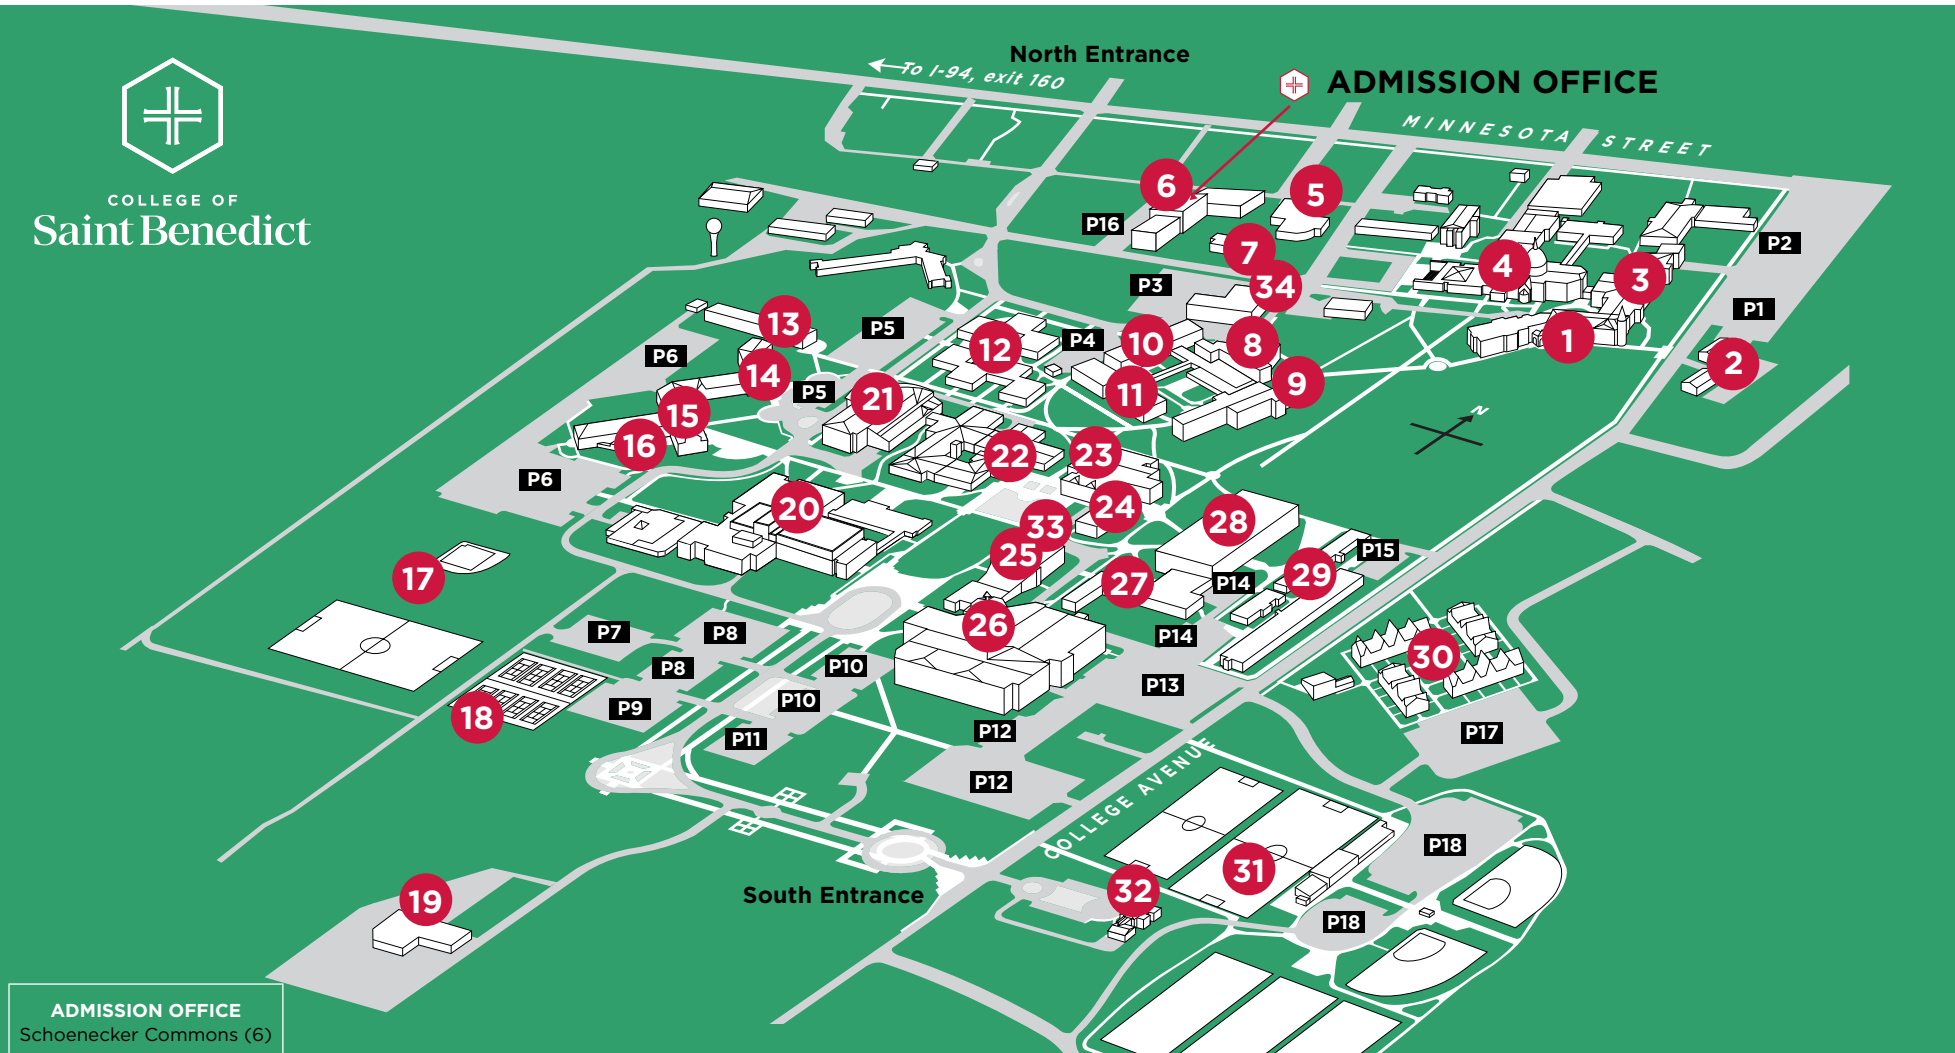

COLLEGE OF
Saint Benedict

ADMISSION OFFICE
Schoenecker Commons (6)

- | | | | | |
|---|--|---|--|--|
| 1 Main Building
Teresa Reception Center,
South Lawn | 9 Aurora Hall | 18 Tennis Courts | 26 Haehn Campus Center
Claire Lynch Hall (Gym),
Clemens Field House,
Alumnae Hall,
McGlynn's, O'Connell's | 31 Outdoor Athletic Complex
Sister Lois Wedl Athletic
Center, Lacrosse, Rugby,
Soccer, Softball,
Ultimate Frisbee |
| 2 College Avenue Apartments | 10 Regina Hall | 19 Maintenance/Transportation
Building | 27 Richarda Hall | 32 Renner House
The President's Residence |
| 3 Main Convent (Monastery) | 11 Corona Hall | 20 Benedicta Arts Center
Colman Theater, Escher
Auditorium, Gallery Lounge,
Gorecki Family Theater,
Gorecki Gallery, Sandra
& Steven's Courtyard Garden | 28 Henrita Academic Building | 33 Multicultural Center |
| 4 Sacred Heart Chapel
(Monastery) | 12 West Apartments
Dominica, Gable, Girgen,
Schumacher, Smith, Sohler,
Westkaemper | 21 Gorecki Center | 29 East Apartments
Luetmer, McDonald, Wirth,
Zierden | 34 Power Plant
PARKING LOTS
Guests: Lots 1, 5, 6, 8, 10, 12, 16 |
| 5 Art and Heritage Place
(Monastery) | 13 Brian Hall | 22 Clemens Library | 30 Centennial Commons
Townhomes
Kapsner, Olheiser, Wagner
and Wedl; Idzerda
Community Center | + Admission Office and Parking |
| 6 Schoenecker Commons | 14 Margretta Hall | 23 Ardolf Science Center | | |
| 7 Saint Wendelin Hall | 15 Lottie & Frank J. Ardolf Jr.
Hall | 24 Academic Services Building | | |
| 8 Mary Hall Commons
Bookstore, Information Desk,
Student Mailboxes,
Campus Security | 16 Health Center | 25 Murray Hall & Pool | | |
| | 17 Campus Recreation Fields
Intramurals, Club Sports and
Recreational Activities | | | |