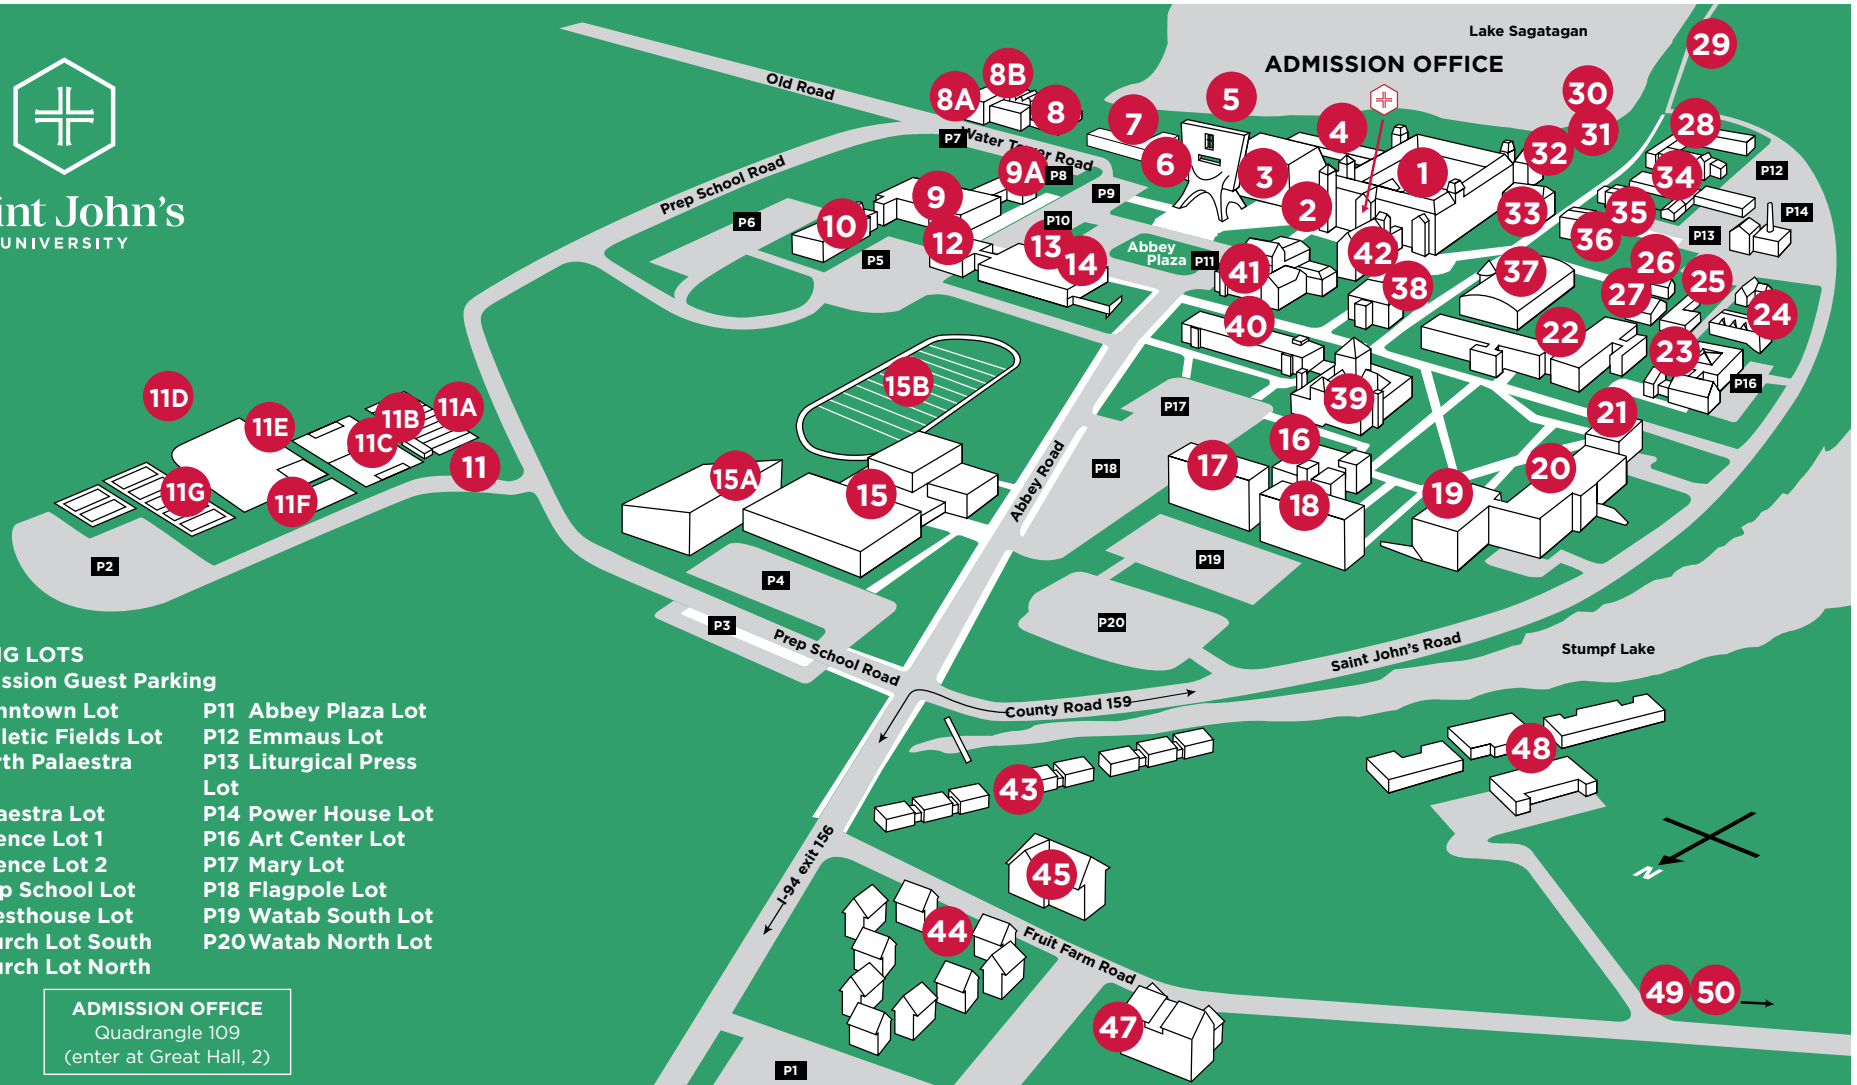

Saint John's
UNIVERSITY

PARKING LOTS

- ⊕ Admission Guest Parking
- P1 Flynntown Lot
- P2 Athletic Fields Lot
- P3 North Palaestra Lot
- P4 Palaestra Lot
- P5 Science Lot 1
- P6 Science Lot 2
- P7 Prep School Lot
- P8 Guesthouse Lot
- P9 Church Lot South
- P10 Church Lot North
- P11 Abbey Plaza Lot
- P12 Emmaus Lot
- P13 Liturgical Press Lot
- P14 Power House Lot
- P16 Art Center Lot
- P17 Mary Lot
- P18 Flagpole Lot
- P19 Watab South Lot
- P20 Watab North Lot