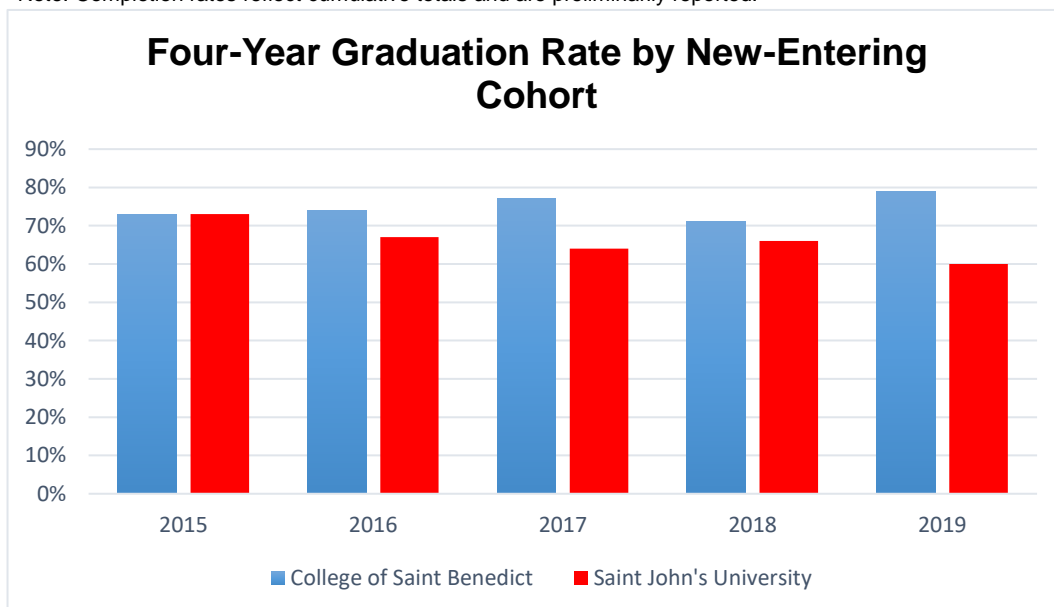

Table 17: Completion Rates
New Entering Cohorts 2011 to 2019

	New Entering Students	Percent Who Completed In...		
		Four Years	Five Years	Six Years
College of Saint Benedict				
2011	525	77%	81%	82%
2012	490	74%	79%	80%
2013	538	74%	79%	80%
2014	542	80%	85%	85%
2015	476	73%	76%	77%
2016	503	74%	78%	78%
2017	519	77%	83%	83%
2018	437	71%	77%	
2019	438	79%		
Saint John's University				
2011	494	67%	74%	74%
2012	449	68%	75%	76%
2013	497	70%	75%	75%
2014	450	69%	73%	74%
2015	451	73%	77%	79%
2016	461	67%	74%	75%
2017	465	64%	74%	75%
2018	398	66%	75%	
2019	414	60%		

Source: Institutional Research

Note: Completion rates reflect cumulative totals and are preliminarily reported.