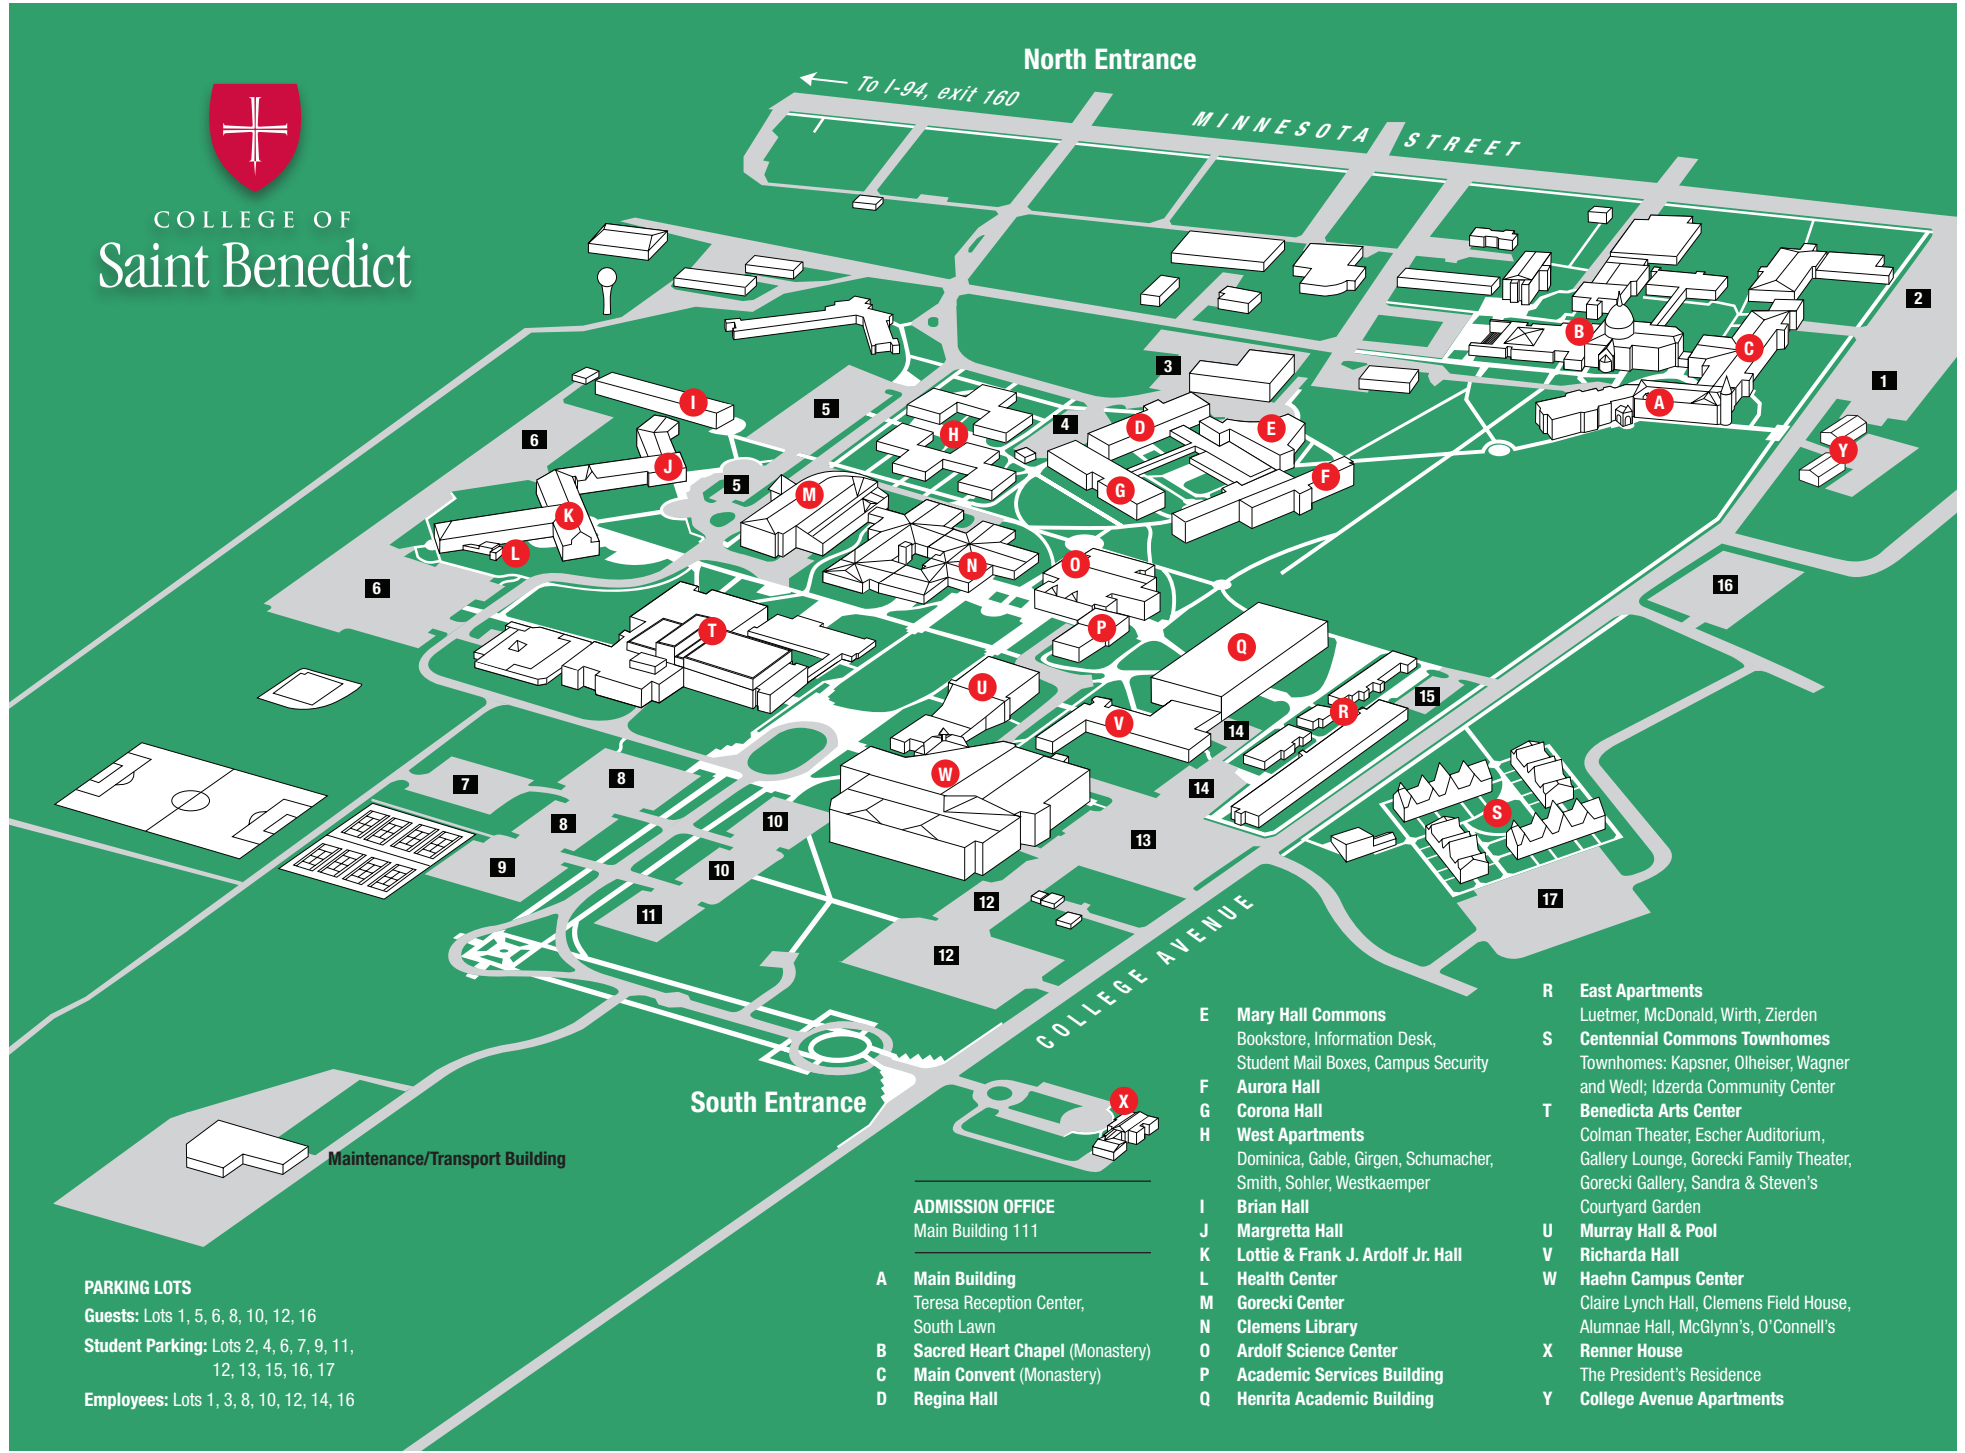

COLLEGE OF Saint Benedict

PARKING LOTS

Guests: Lots 1, 5, 6, 8, 10, 12, 16
Student Parking: Lots 2, 4, 6, 7, 9, 11, 12, 13, 15, 16, 17
Employees: Lots 1, 3, 8, 10, 12, 14, 16

ADMISSION OFFICE

Main Building 111

- A Main Building**
Teresa Reception Center, South Lawn
- B Sacred Heart Chapel (Monastery)**
- C Main Convent (Monastery)**
- D Regina Hall**
- E Mary Hall Commons**
Bookstore, Information Desk, Student Mail Boxes, Campus Security
- F Aurora Hall**
- G Corona Hall**
- H West Apartments**
Dominica, Gable, Girgen, Schumacher, Smith, Sohler, Westkaemper
- I Brian Hall**
- J Margretta Hall**
- K Lottie & Frank J. Ardolf Jr. Hall**
- L Health Center**
- M Gorecki Center**
- N Clemens Library**
- O Ardolf Science Center**
- P Main Convent (Monastery)**
- Q Henrita Academic Building**
- R East Apartments**
Luetmer, McDonald, Wirth, Zierden
- S Centennial Commons Townhomes**
Townhomes: Kapsner, Olheiser, Wagner and Wedl; Idzerda Community Center
- T Benedicta Arts Center**
Colman Theater, Escher Auditorium, Gallery Lounge, Gorecki Family Theater, Gorecki Gallery, Sandra & Steven's Courtyard Garden
- U Murray Hall & Pool**
- V Richarda Hall**
- W Haehn Campus Center**
Claire Lynch Hall, Clemens Field House, Alumnae Hall, McGlynn's, O'Connell's
- X Renner House**
The President's Residence
- Y College Avenue Apartments**