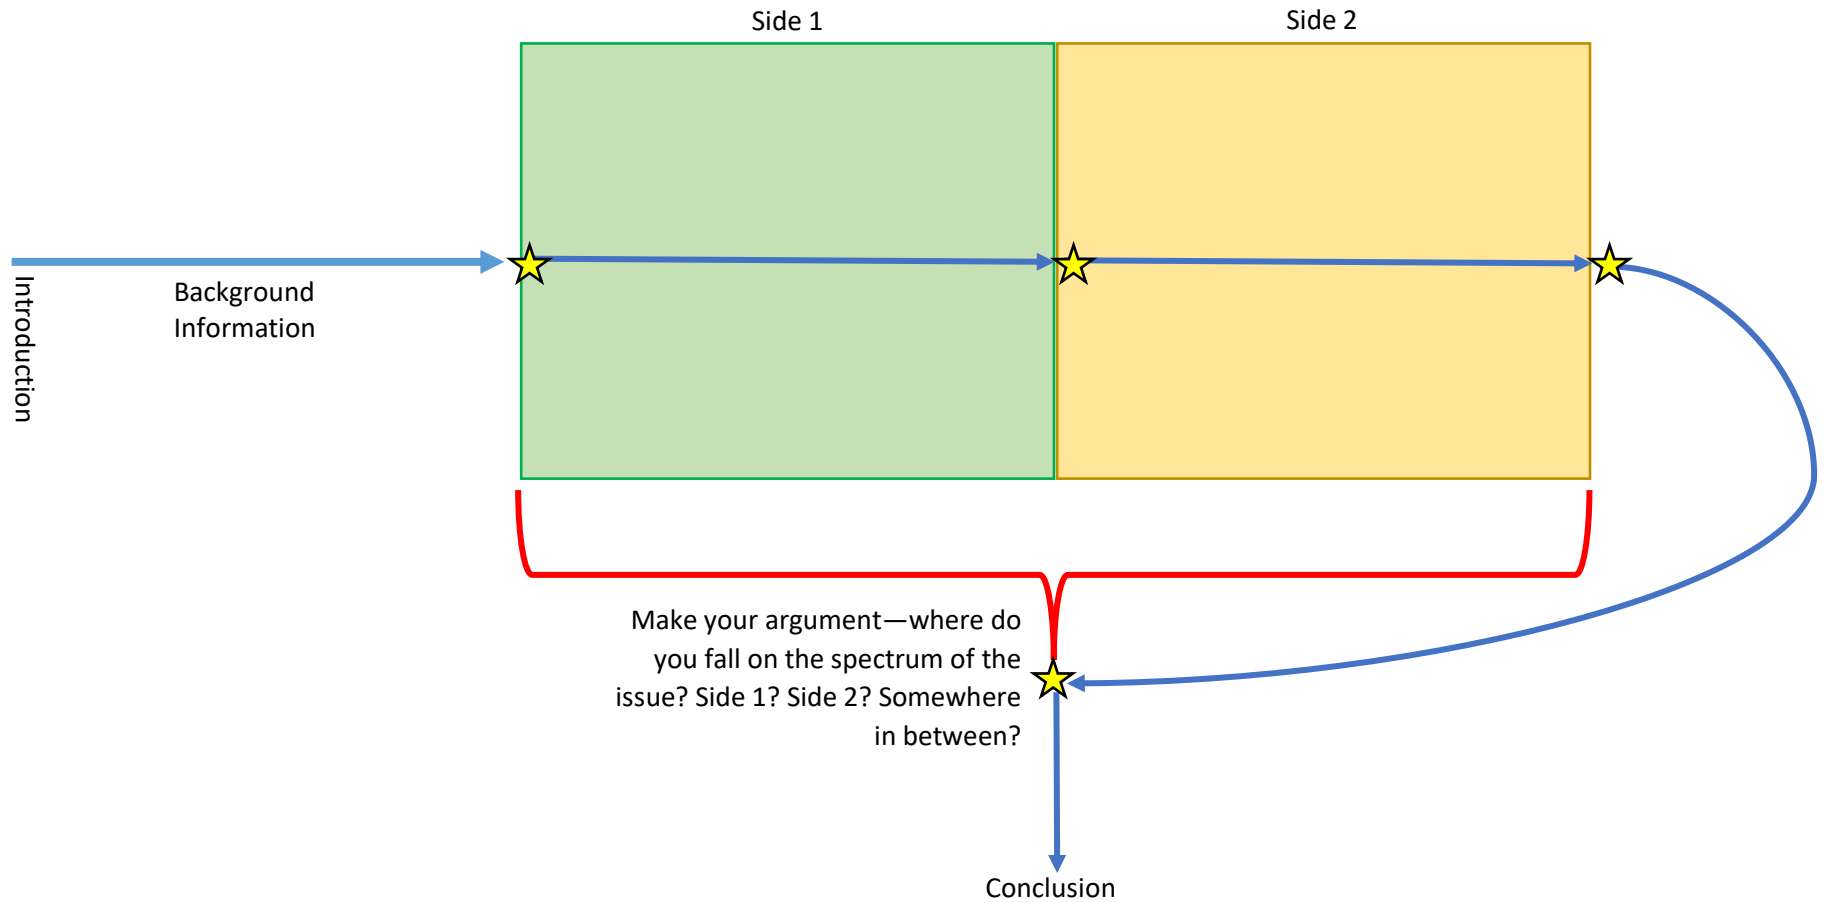

★ = transition; end the previous section of paper and move into a new one

**** The purple dotted line is not a 'writing' line. Instead, it is used to demonstrate how you can take the end of each point's argument—after you've addressed your own side, the counterargument, and the rebuttal to the counterargument—and combine them at the end, bringing all of your argument together in the conclusion section and making it exceptionally strong. This combining starts at the purple star.**

Setup Three: Opinion-Oriented Paper Structure

→ : The "path" of your argument

★ : a transition; end the previous section of paper and move into a new one