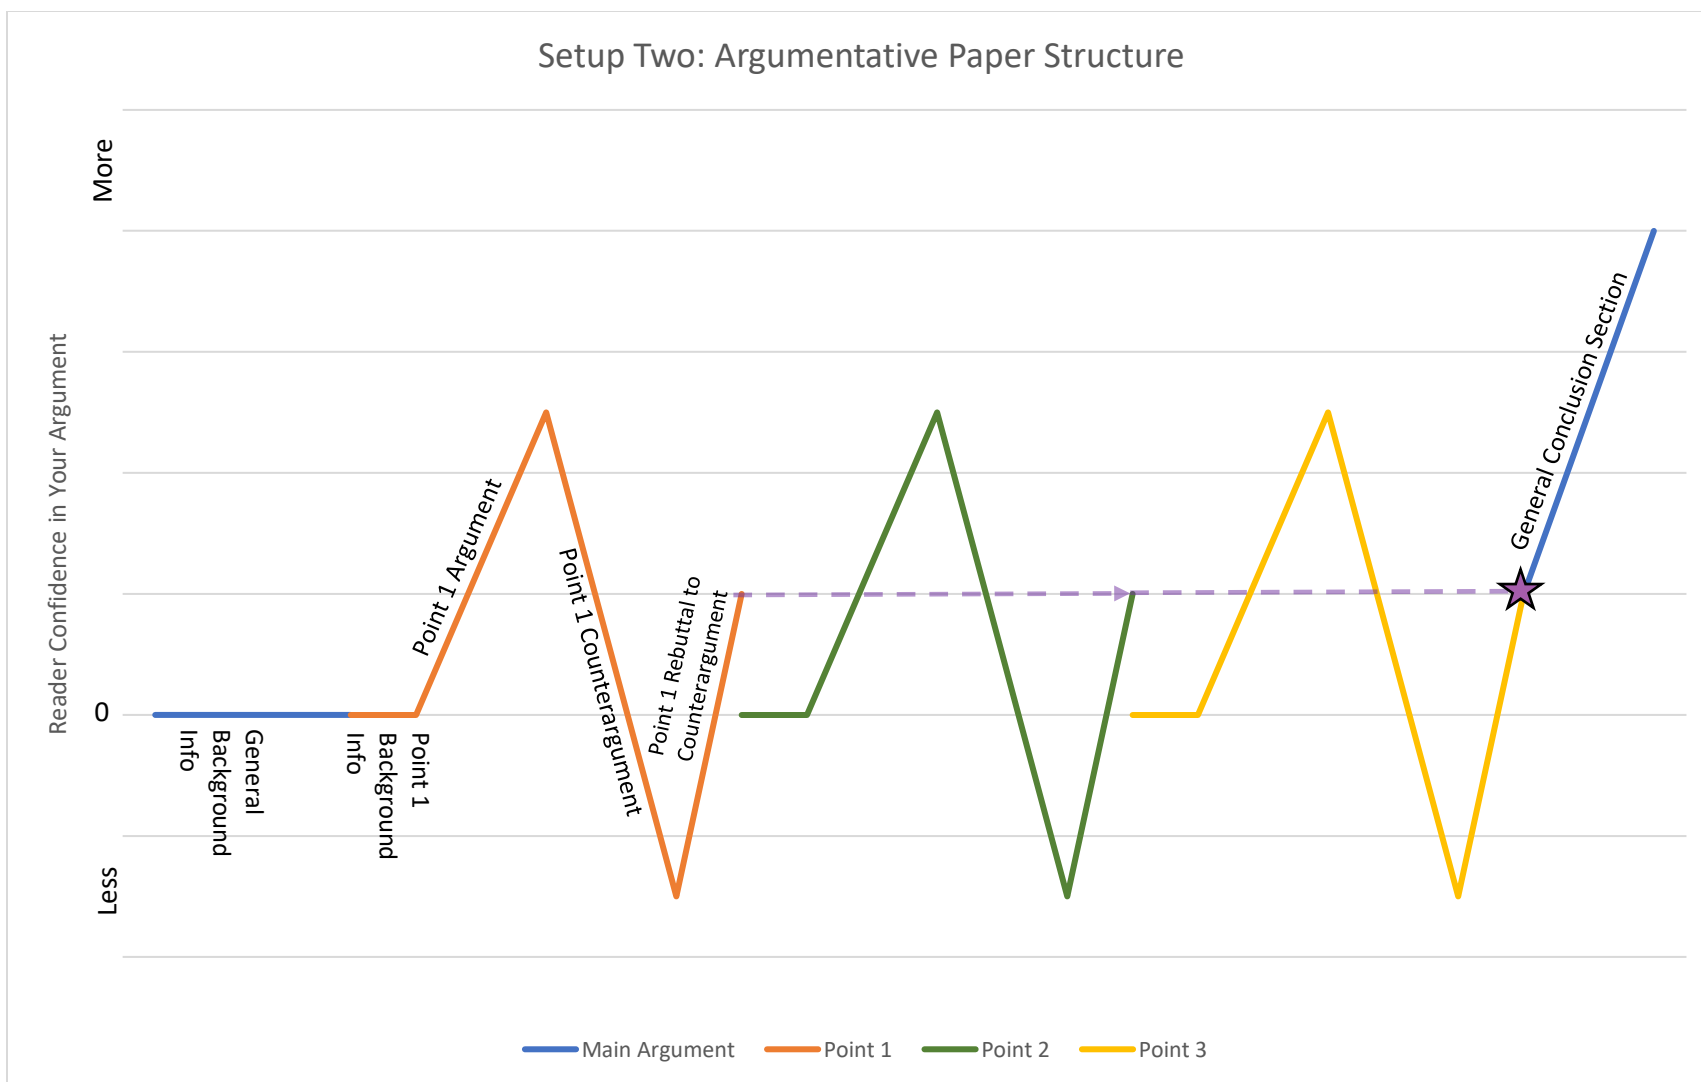

★ = transition; end the previous section of paper and move into a new one

**** The purple dotted line is not a 'writing' line. Instead, it is used to demonstrate how you can take the end of each point's argument—after you've addressed your own side, the counterargument, and the rebuttal to the counterargument—and combine them at the end, bringing all of your argument together in the conclusion section and making it exceptionally strong. This combining starts at the purple star.**

Setup Three: Opinion-Oriented Paper Structure

→ : The "path" of your argument

★ : a transition; end the previous section of paper and move into a new one