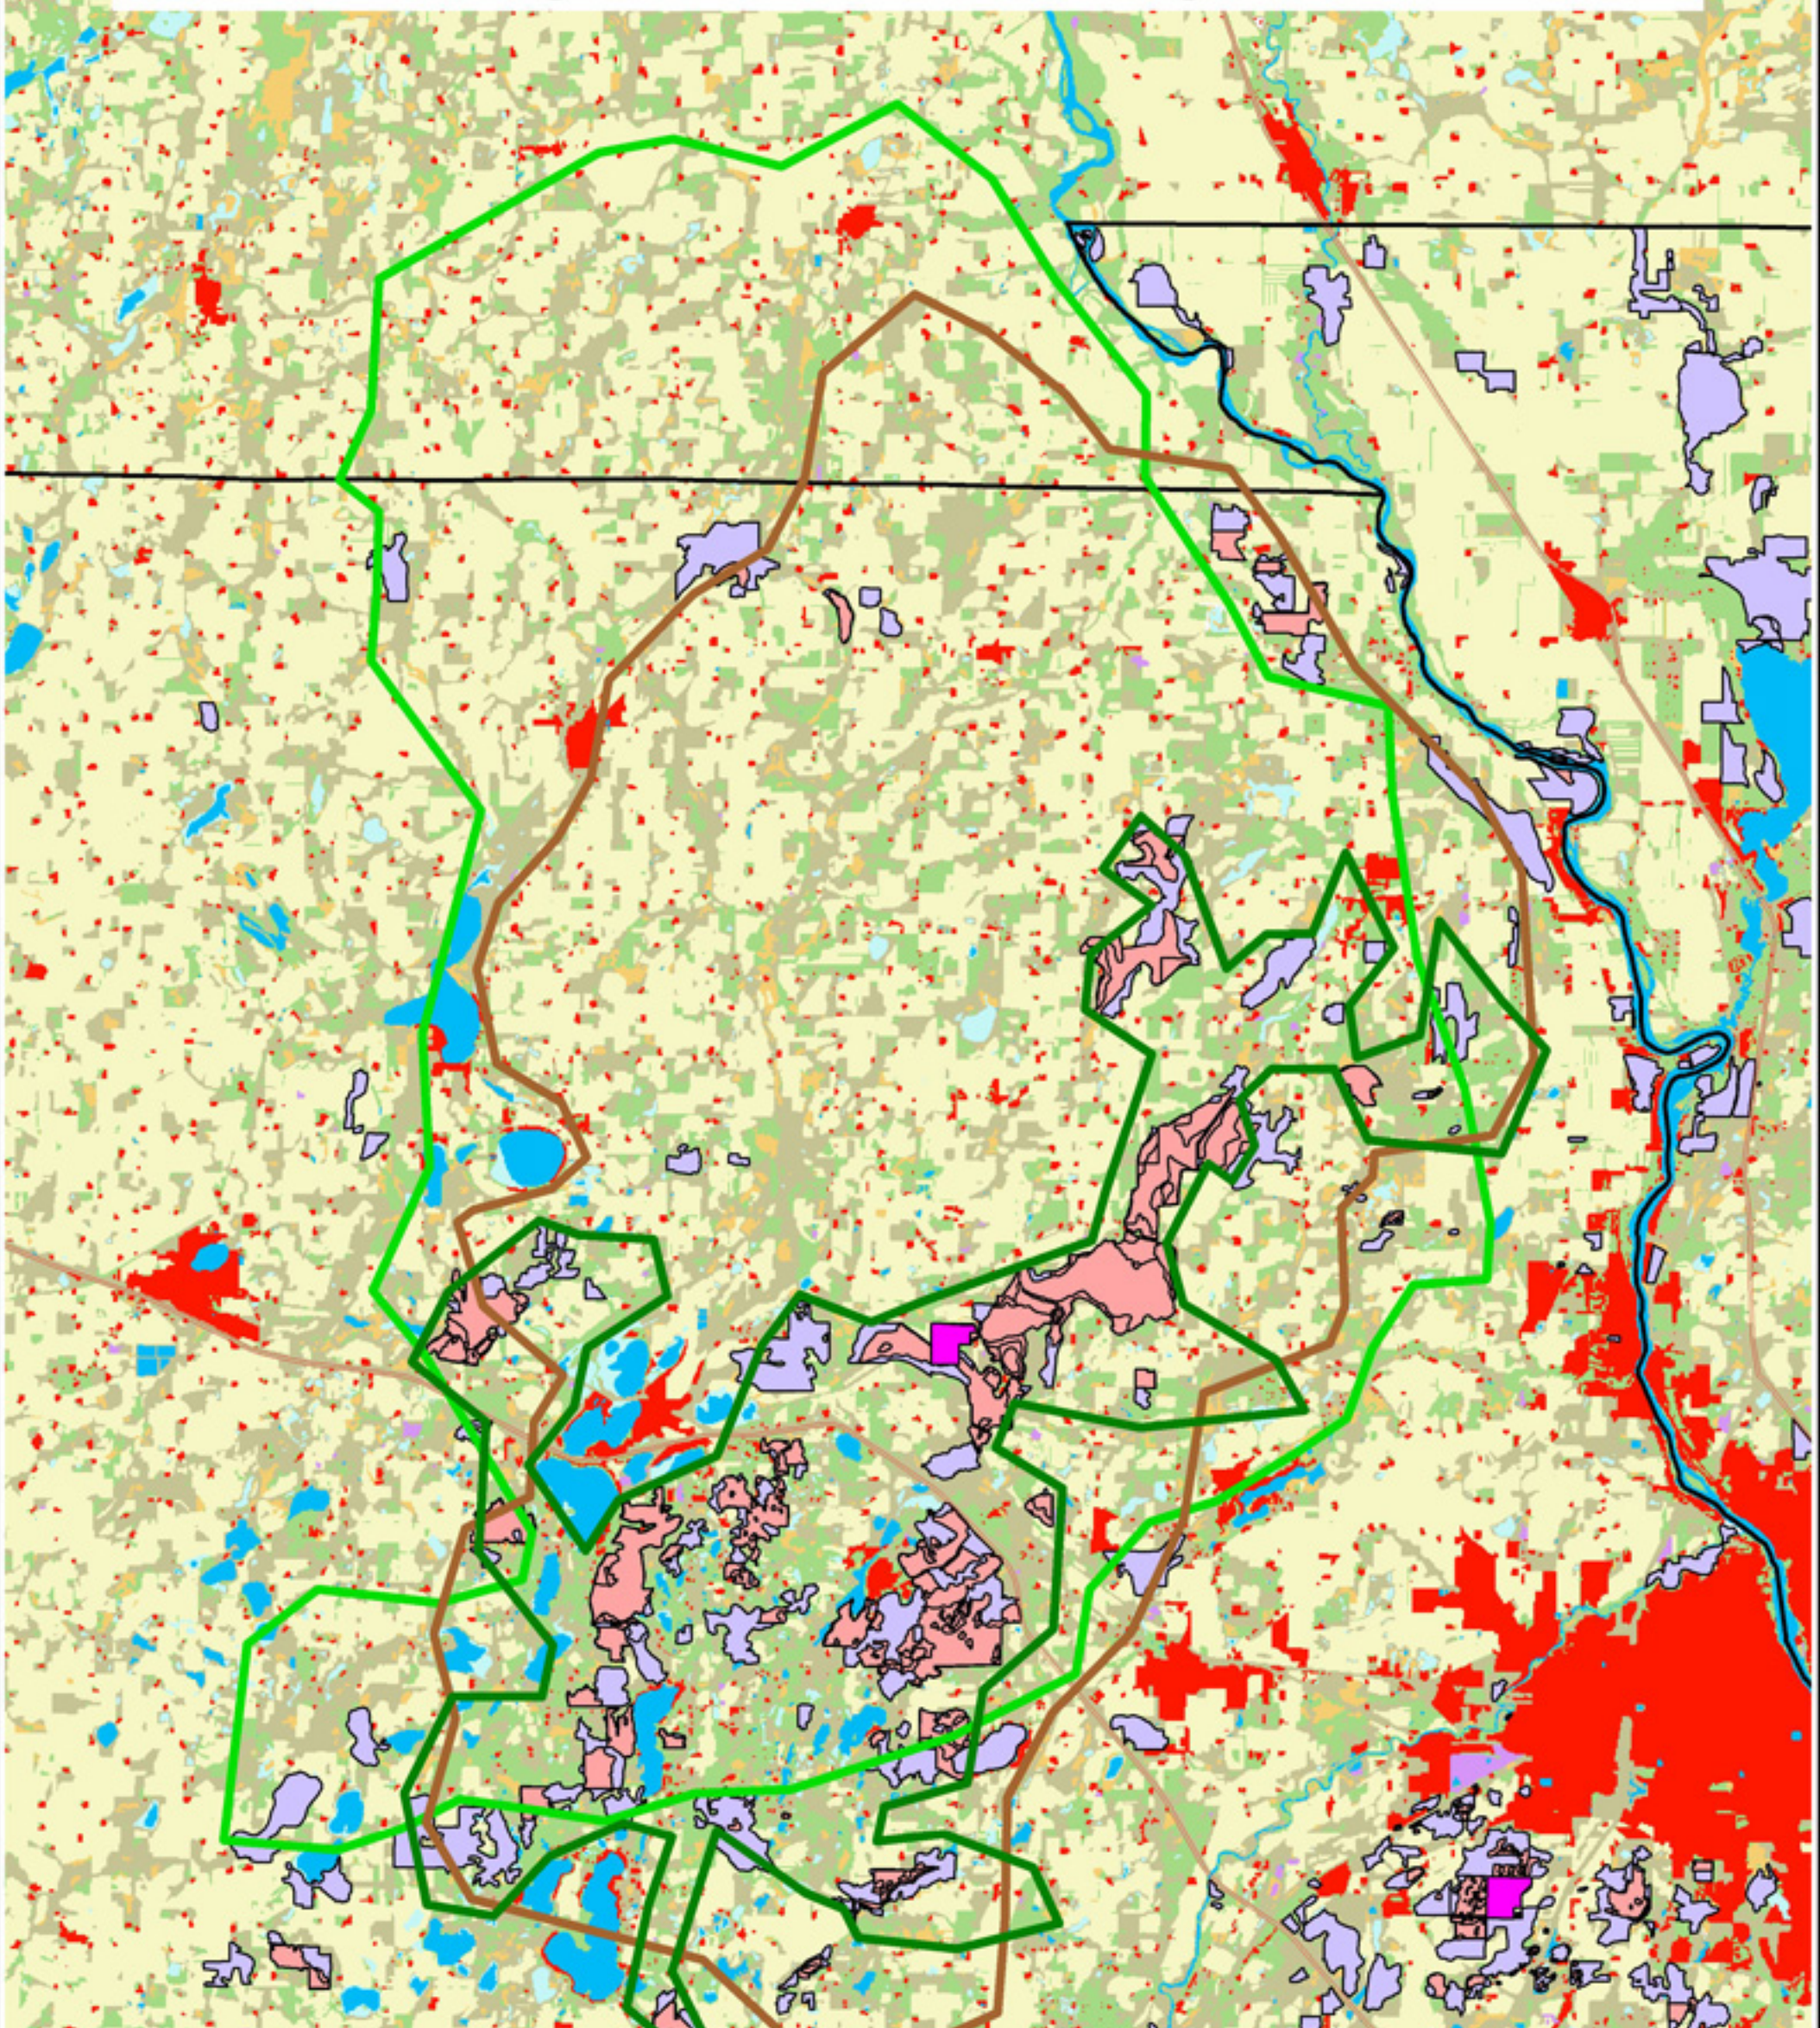

# Avon Hills

## Current Vegetation and Ecological Features

### Legend

- Potential Boundaries
- Current Forest
- Historical Big Woods
- Morainal Hills
- Major Highway
- Scientific and Natural Area
- Native Plant Community
- Site of Biological Significance
- County Boundary

APPLIED  
ECOLOGICAL  
SERVICES  
I N C.

0 1 2 Miles