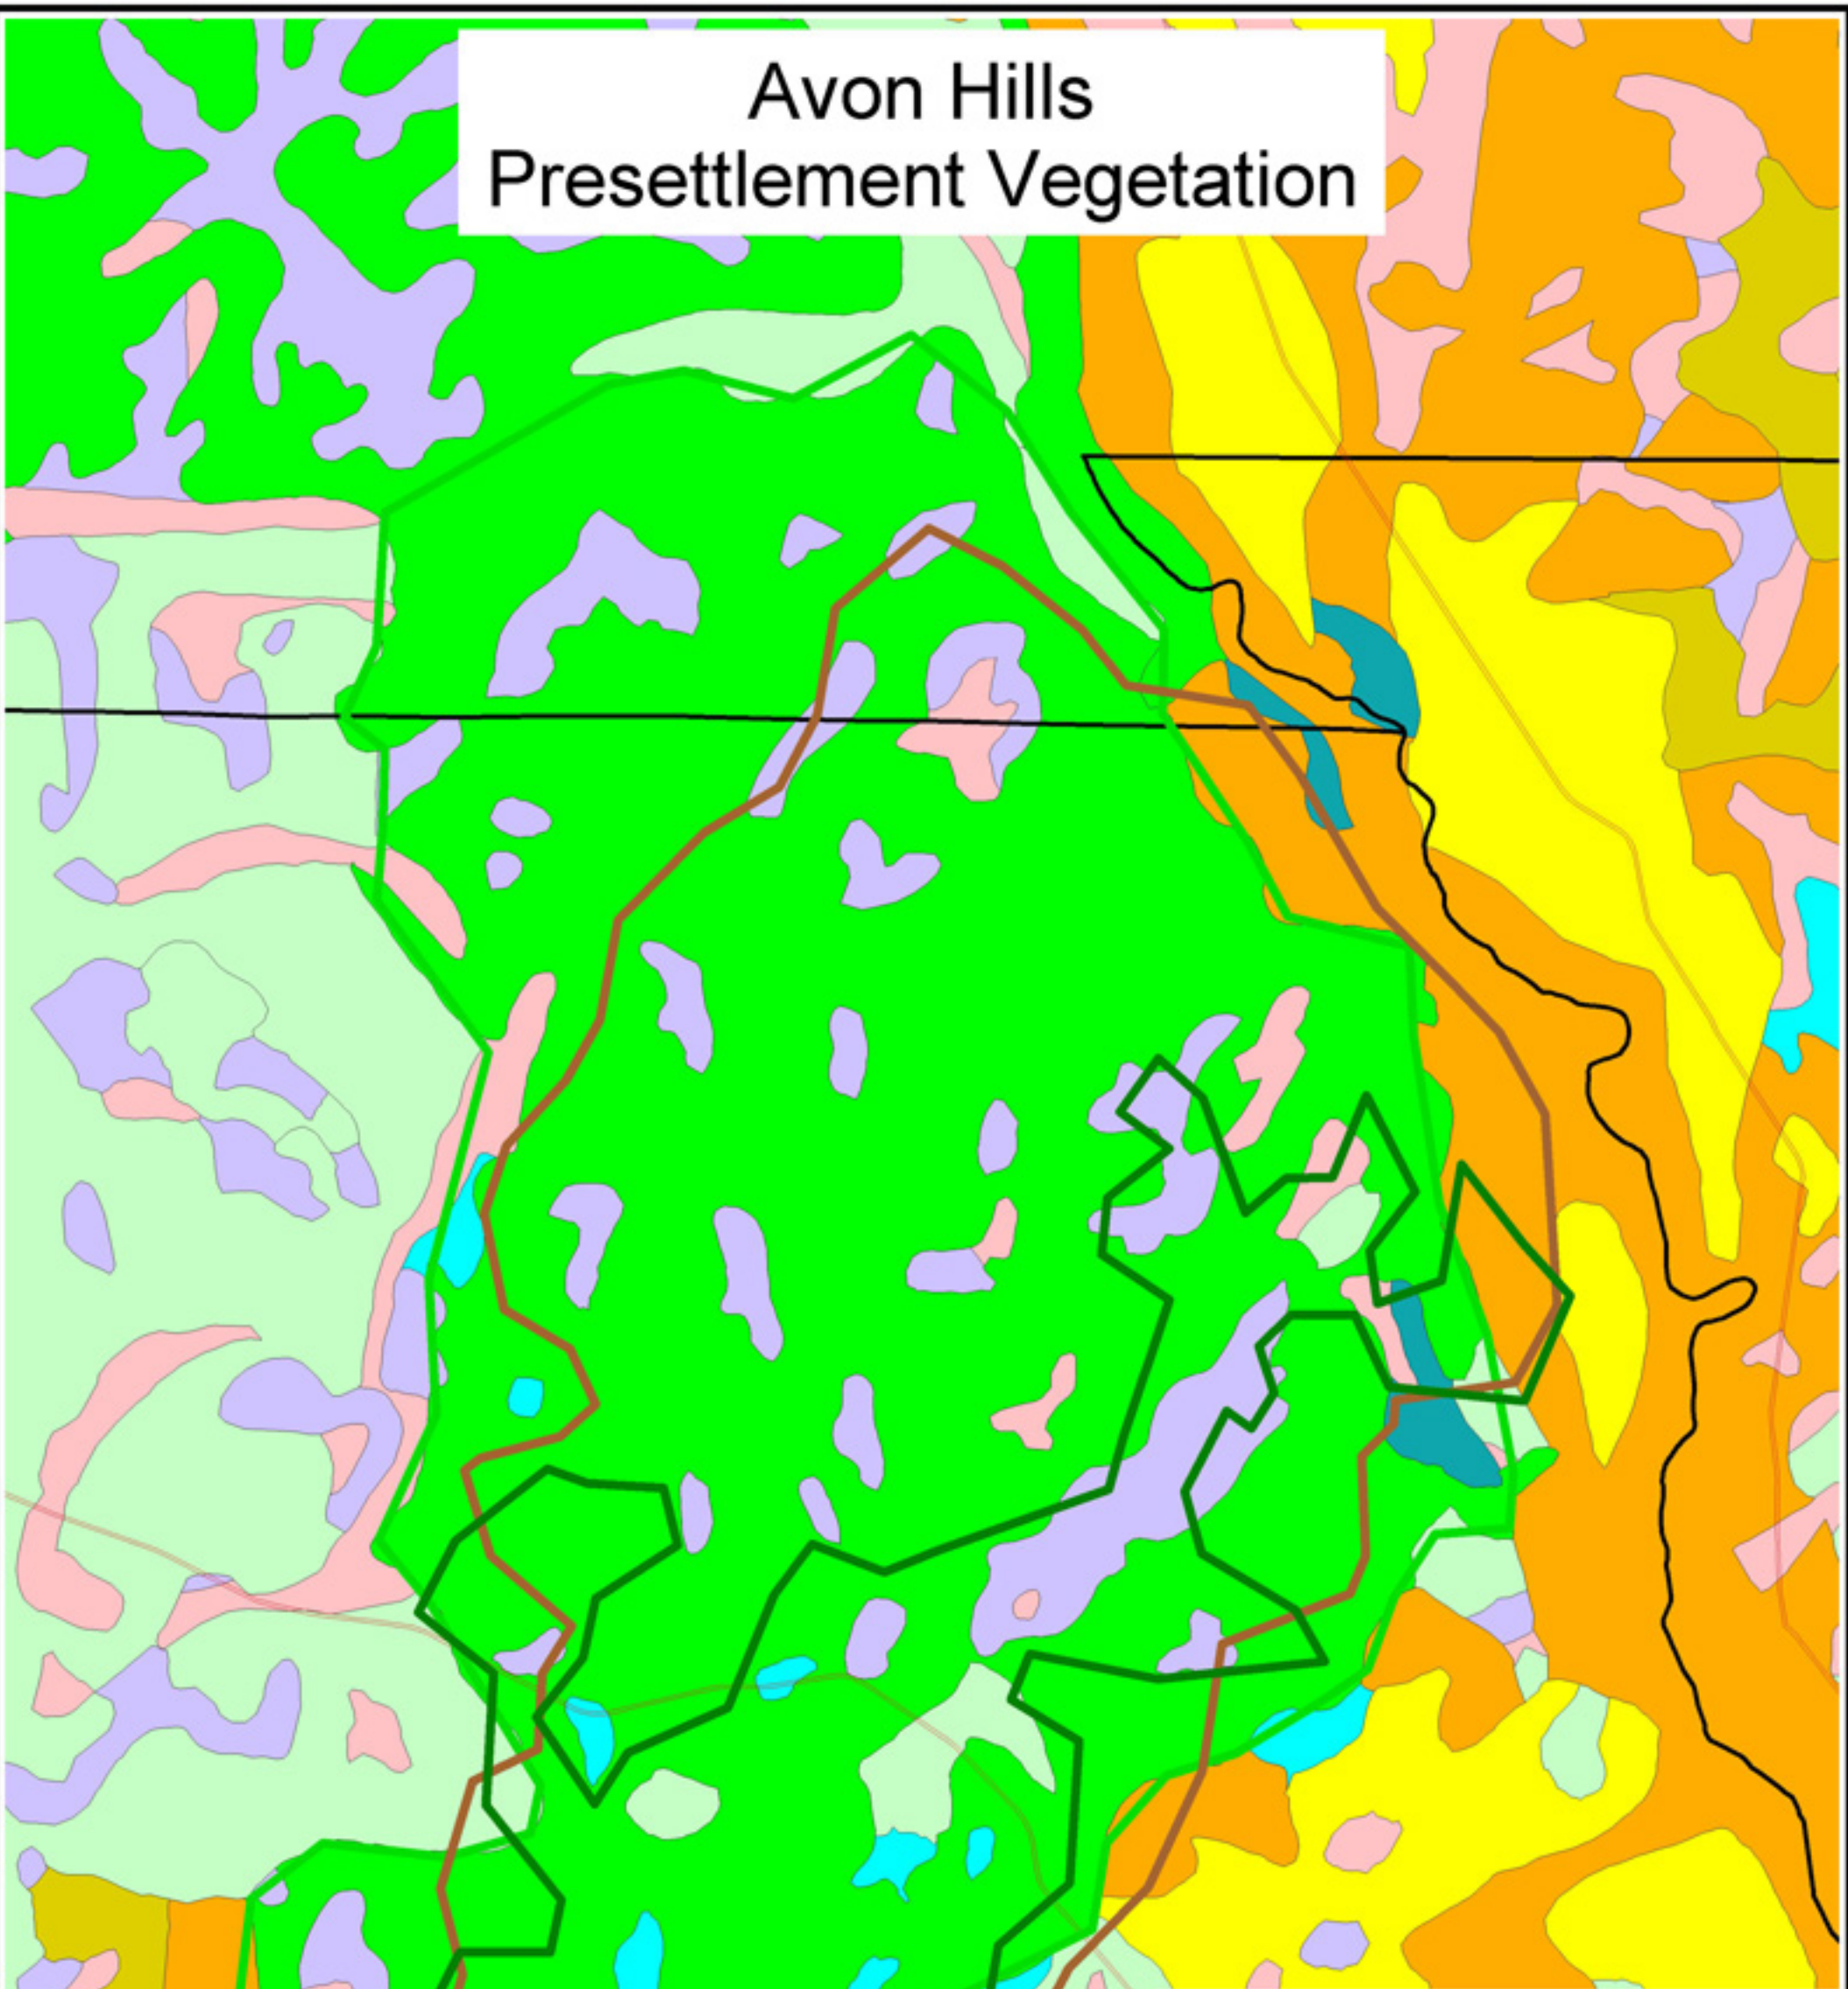

Avon Hills Presettlement Vegetation

Legend

Potential Boundaries

- Current Forest
- Historical Big Woods
- Morainal Hills
- Major Highway
- County Boundary

Presettlement Vegetation

- Aspen-Birch (trending to Conifers)
- Aspen-Birch (trending to hardwoods)
- Aspen-Oak Land
- Big Woods - Hardwoods (oak, maple, basswood, hickory)
- Brush Prairie
- Conifer Bogs and Swamps
- Jack Pine Barrens and Openings
- Lakes (open water)
- Mixed Hardwood & Pine (Maple, White Pine, Basswood, etc)
- Mixed White Pine and Red Pine
- Oak openings and barrens
- Open Muskeg
- Pine Flats (Hemlock, Spruce, Fir, White Pine, Aspen)
- Prairie
- River Bottom Forest
- Wet Prairie
- White Pine

0 1 2 Miles

APPLIED
ECOLOGICAL
SERVICES

I N C.