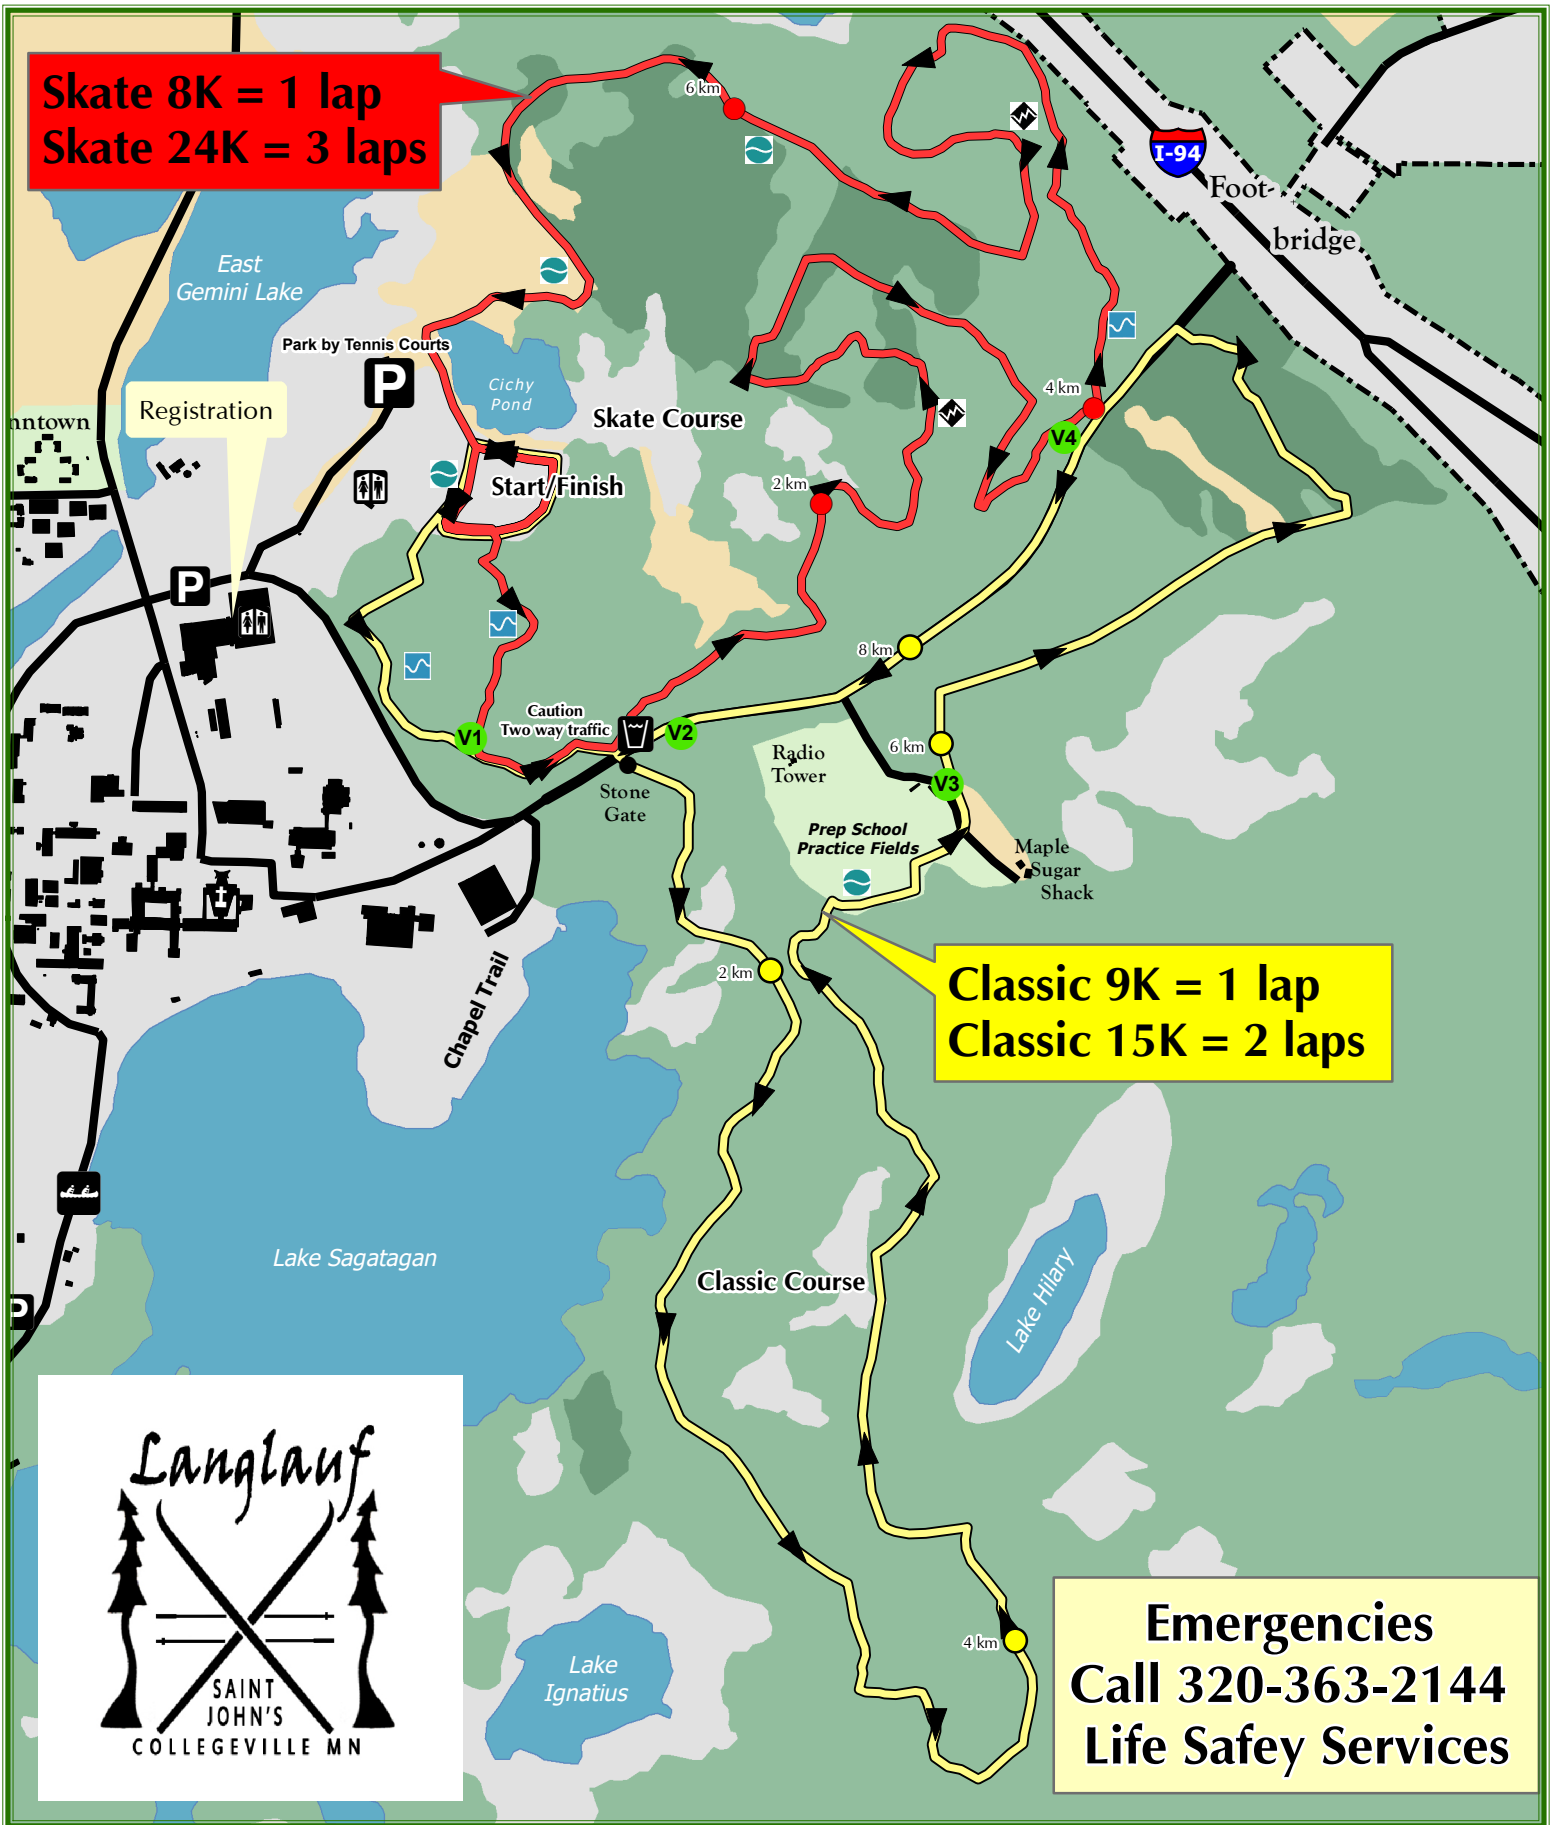

Saint John's 2020 Langlauf Ski Race

Skate 8K = 1 lap
Skate 24K = 3 laps

Emergencies
Call 320-363-2144
Life Safety Services