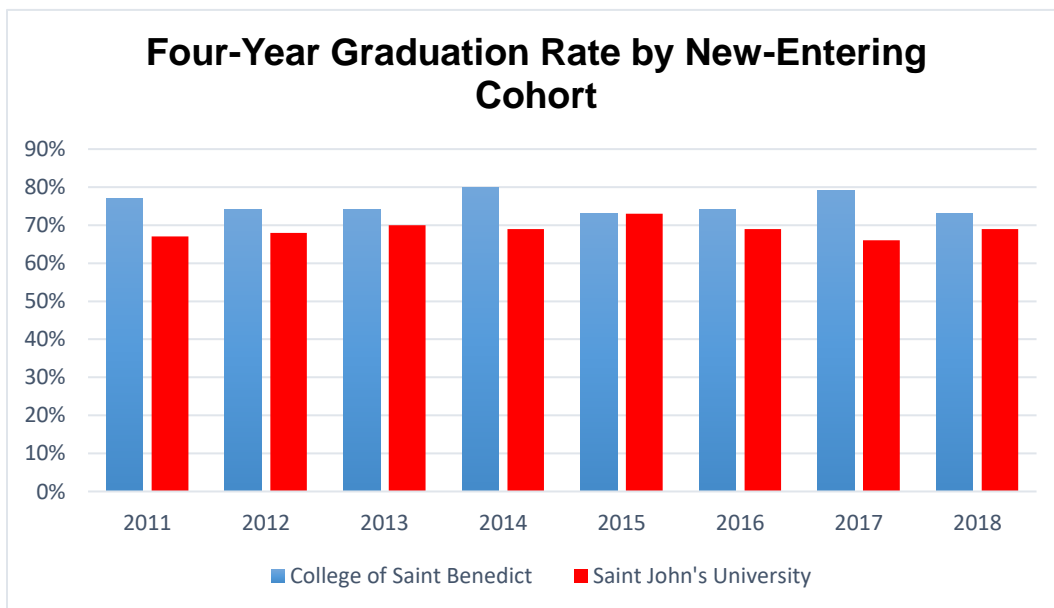

Table 18: Completion Rates
New Entering Cohorts 2011 to 2018

	New Entering Students	Percent Who Completed In...		
		Four Years	Five Years	Six Years
College of Saint Benedict				
2011	525	77%	81%	82%
2012	490	74%	79%	80%
2013	538	74%	79%	80%
2014	542	80%	85%	85%
2015	476	73%	76%	77%
2016	503	74%	78%	78%
2017	519	79%	83%	
2018	437	73%		
Saint John's University				
2011	494	67%	74%	74%
2012	449	68%	75%	76%
2013	497	70%	75%	75%
2014	450	69%	73%	74%
2015	451	73%	77%	79%
2016	461	69%	75%	76%
2017	465	66%	76%	
2018	398	69%		

Source: Institutional Research

Note: Completion rates reflect cumulative totals and are preliminarily reported.

Updated on: 03/03/2023