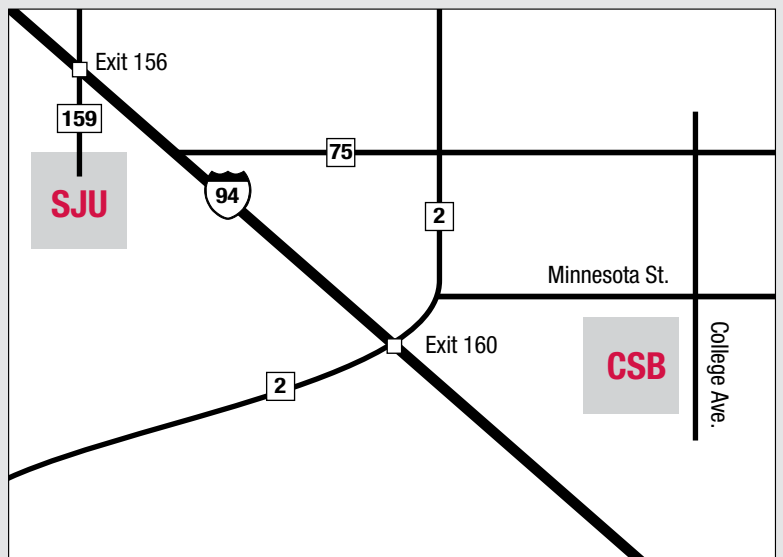

DIRECTIONS BETWEEN CAMPUSES

FROM CSB TO SJU

- Turn right out of parking lot onto Sunset Drive.
- Turn right at first stop sign onto 3rd Avenue NW.
- Turn left onto Minnesota Street and follow out of St. Joseph.
- Turn left at stop sign onto County Road 2.
- Turn right at ramp to I-94 West.
- Proceed west on I-94 to Exit 156 (County Road 159).
- Proceed south on 159 into the SJU campus.
- Admissions visitors can park in designated spots on the West side of the Abbey Plaza Lot (P11).
- Signs outside Stephen B. Humphrey Theater (41) will direct you to the Admission Office entrance.

DIRECTIONS BETWEEN CAMPUSES

FROM SJU TO CSB

- Take 159 north to I-94.
- Proceed east on I-94, staying to the right at the 'Y' to remain on I-94.
- Exit at County Road 2 (exit # 160) and turn left toward St. Joseph.
- Turn right onto Minnesota Street and follow into St. Joseph.
- Turn right onto 3rd Avenue NW (College of Saint Benedict entrance).
- Turn left at the first stop sign onto Sunset Drive and proceed to parking lot on left. Admission visitors can park in spots designated with a red sign.
- The Admission Office is on the first floor of the Schoenecker Center.

ST. CLOUD AREA

FROM CSB TO ST. CLOUD

- Take 2nd Avenue NW to County Road 75.
- Proceed east into St. Cloud (County Road 75 becomes Division Street as you enter St. Cloud).

FROM SJU TO ST. CLOUD

- Take 159 north to I-94.
- Proceed east on I-94.
- Merge onto County Road 75.
- Proceed east into St. Cloud (County Road 75 becomes Division Street as you enter St. Cloud).

FROM ST. CLOUD TO I-94

- From the west side of St. Cloud proceed south on Highway 15.

ST. CLOUD INFORMATION

- Crossroads shopping center, Parkwood 18 (movie theater) and many dining, shopping and hotel options are located on the west side of St. Cloud.
- The Admission Office can provide guests with a list of area hotels and restaurants.
- Downtown St. Cloud can be accessed by following Division Street east.