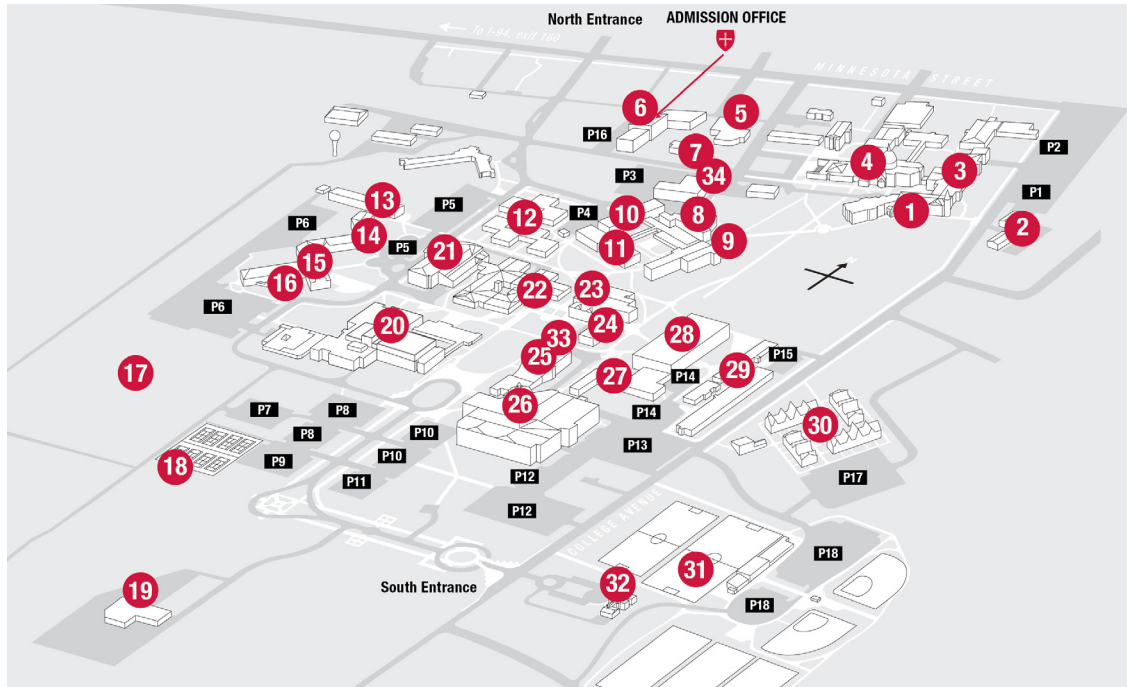

COLLEGE OF Saint Benedict