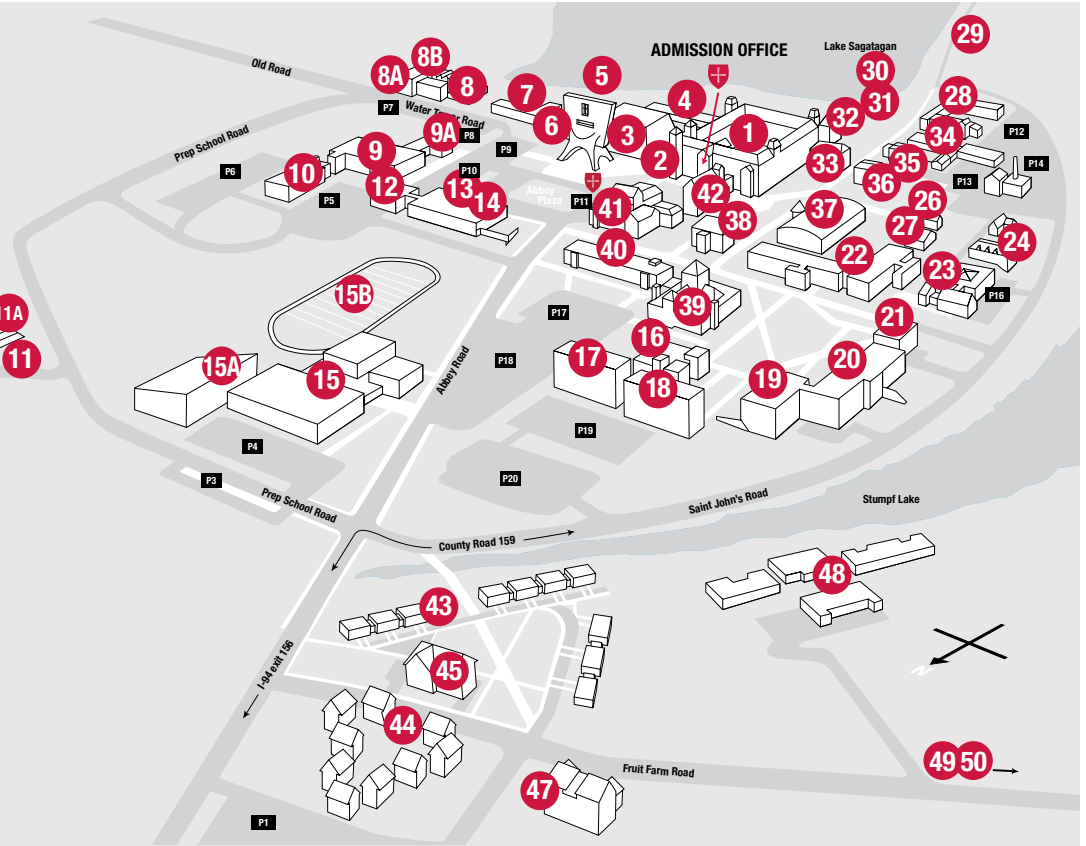

Saint John's UNIVERSITY

PARKING LOTS

Admission Guest Parking

- P1 Flyntown Lot
- P2 Athletic Fields Lot
- P3 North Palaestra Lot
- P4 Palaestra Lot
- P5 Science Lot 1
- P6 Science Lot 2
- P7 Prep School Lot
- P8 Guesthouse Lot
- P9 Church Lot South
- P10 Church Lot North
- P11 Abbey Plaza Lot
- P12 Emmaus Lot
- P13 Liturgical Press Lot
- P14 Power House Lot
- P16 Art Center Lot
- P17 Mary Lot
- P18 Flagpole Lot
- P19 Watab South Lot
- P20 Watab North Lot