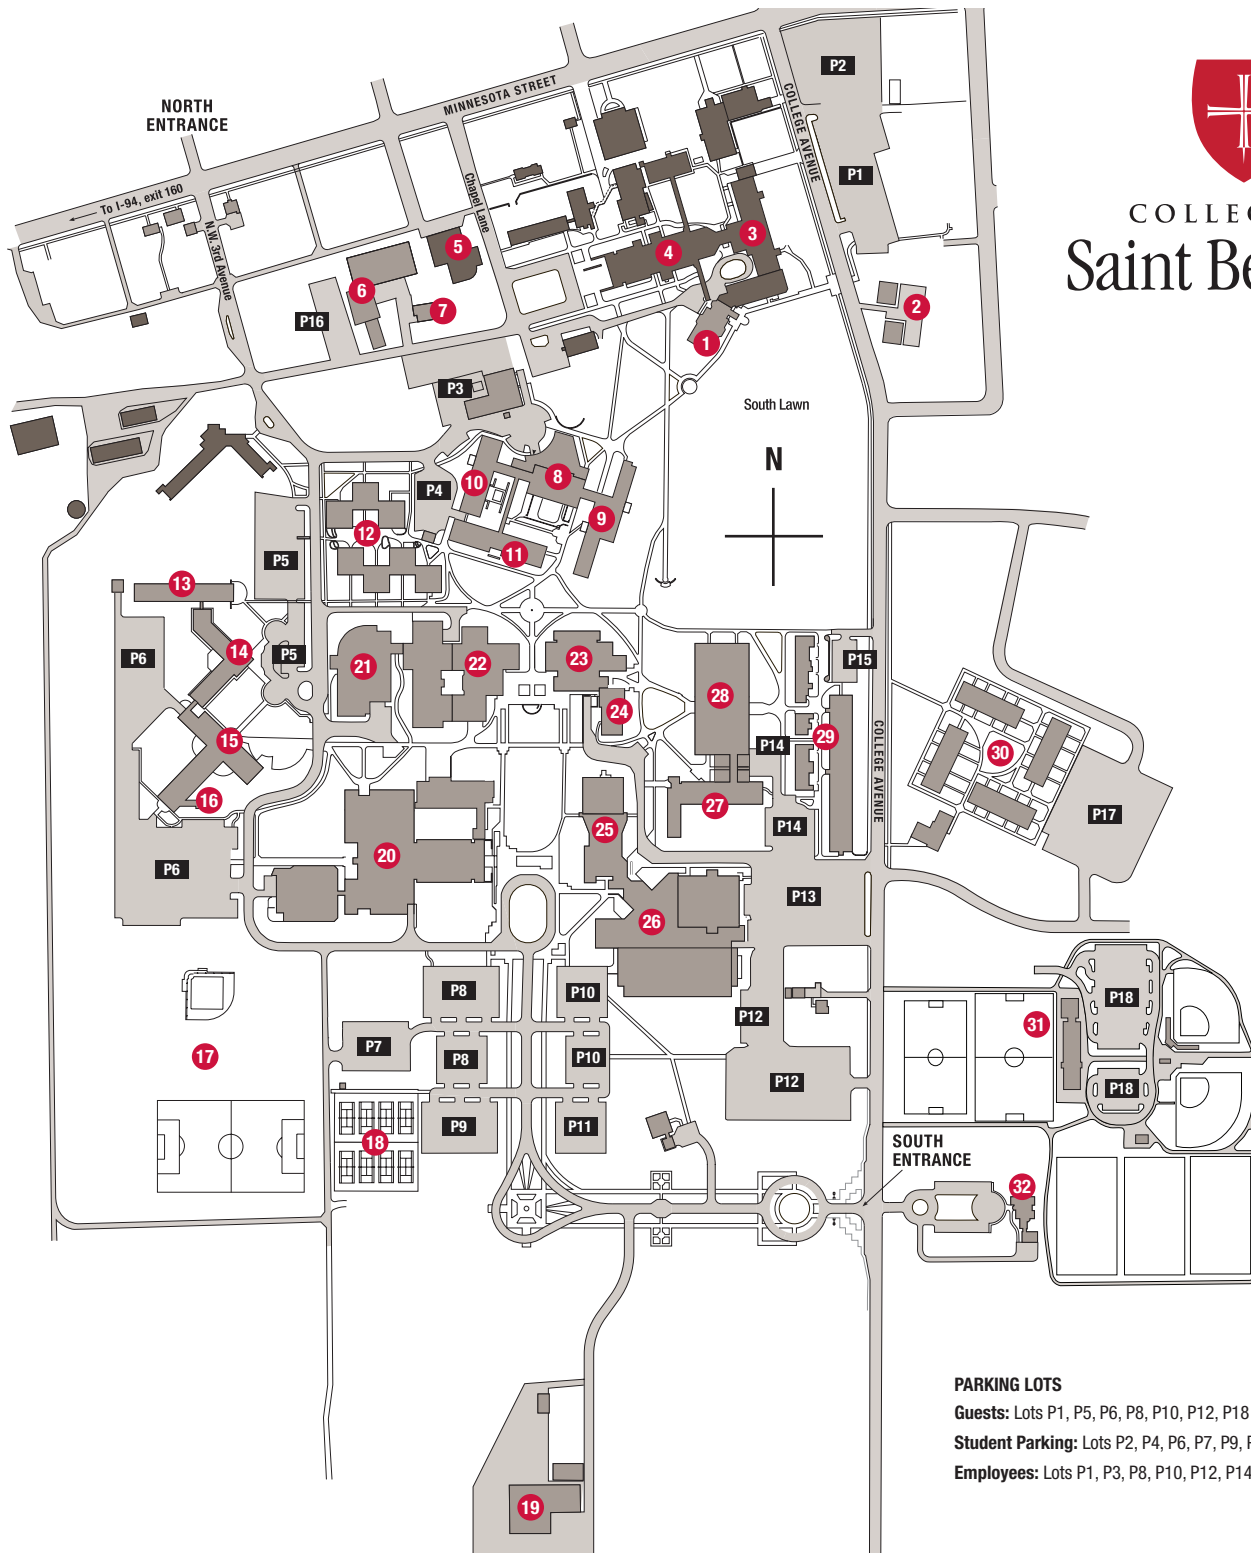

COLLEGE OF Saint Benedict

PARKING LOTS

Guests: Lots P1, P5, P6, P8, P10, P12, P18

Student Parking: Lots P2, P4, P6, P7, P9, P11, P12, P13, P15, P17

Employees: Lots P1, P3, P8, P10, P12, P14, P16

- | | | | |
|--------------------------------------------------------------------------------------------------|-------------------------------------------------------------------------------------------------|----------------------------------------------------------------------------------------------------------------------------------------------------------------------------|----------------------------------------------------------------------------------------------------------------------|
| 1 Main Building
Teresa Reception Center,
South Lawn | 11 Corona Hall | 20 Benedicta Arts Center
Colman Theater, Escher Auditorium,
Gallery Lounge, Gorecki Family
Theater, Gorecki Gallery, Sandra &
Steven's Courtyard Garden | 27 Richarda Hall |
| 2 College Avenue Apartments | 12 West Apartments
Dominica, Gable, Girgen, Schumacher,
Smith, Sohler, Westkaemper | 21 Gorecki Center | 28 Henrita Academic Building |
| 3 Main Convent (Monastery) | 13 Brian Hall | 22 Clemens Library | 29 East Apartments
Luetmer, McDonald, Wirth, Zierden |
| 4 Sacred Heart Chapel (Monastery) | 14 Margretta Hall | 23 Ardolf Science Center | 30 Centennial Commons Townhomes
Townhomes: Kapsner, Olheiser, Wagner
and Wedi; Idzerda Community Center |
| 5 Art and Heritage Place (Monastery) | 15 Lottie & Frank J. Ardolf Jr. Hall | 24 Academic Services Building | 31 Saint Benedict Athletics Complex
Lacrosse, Rugby, Soccer, Softball,
Ultimate Frisbee |
| 6 Schoenecker Commons | 16 Health Center | 25 Murray Hall & Pool | 32 Renner House
The President's Residence |
| 7 Saint Wendelin Hall | 17 Campus Recreation Fields
Intramurals, Rugby, Soccer, Softball,
Ultimate Frisbee | 26 Haehn Campus Center
Claire Lynch Hall, Clemens Field
House, Alumnae Hall, McGlynn's,
O'Connell's | |
| 8 Mary Hall Commons
Bookstore, Information Desk,
Student Mailboxes, Campus Security | 18 Tennis Courts | | |
| 9 Aurora Hall | 19 Maintenance/Transportation Building | | |
| 10 Regina Hall | | | |