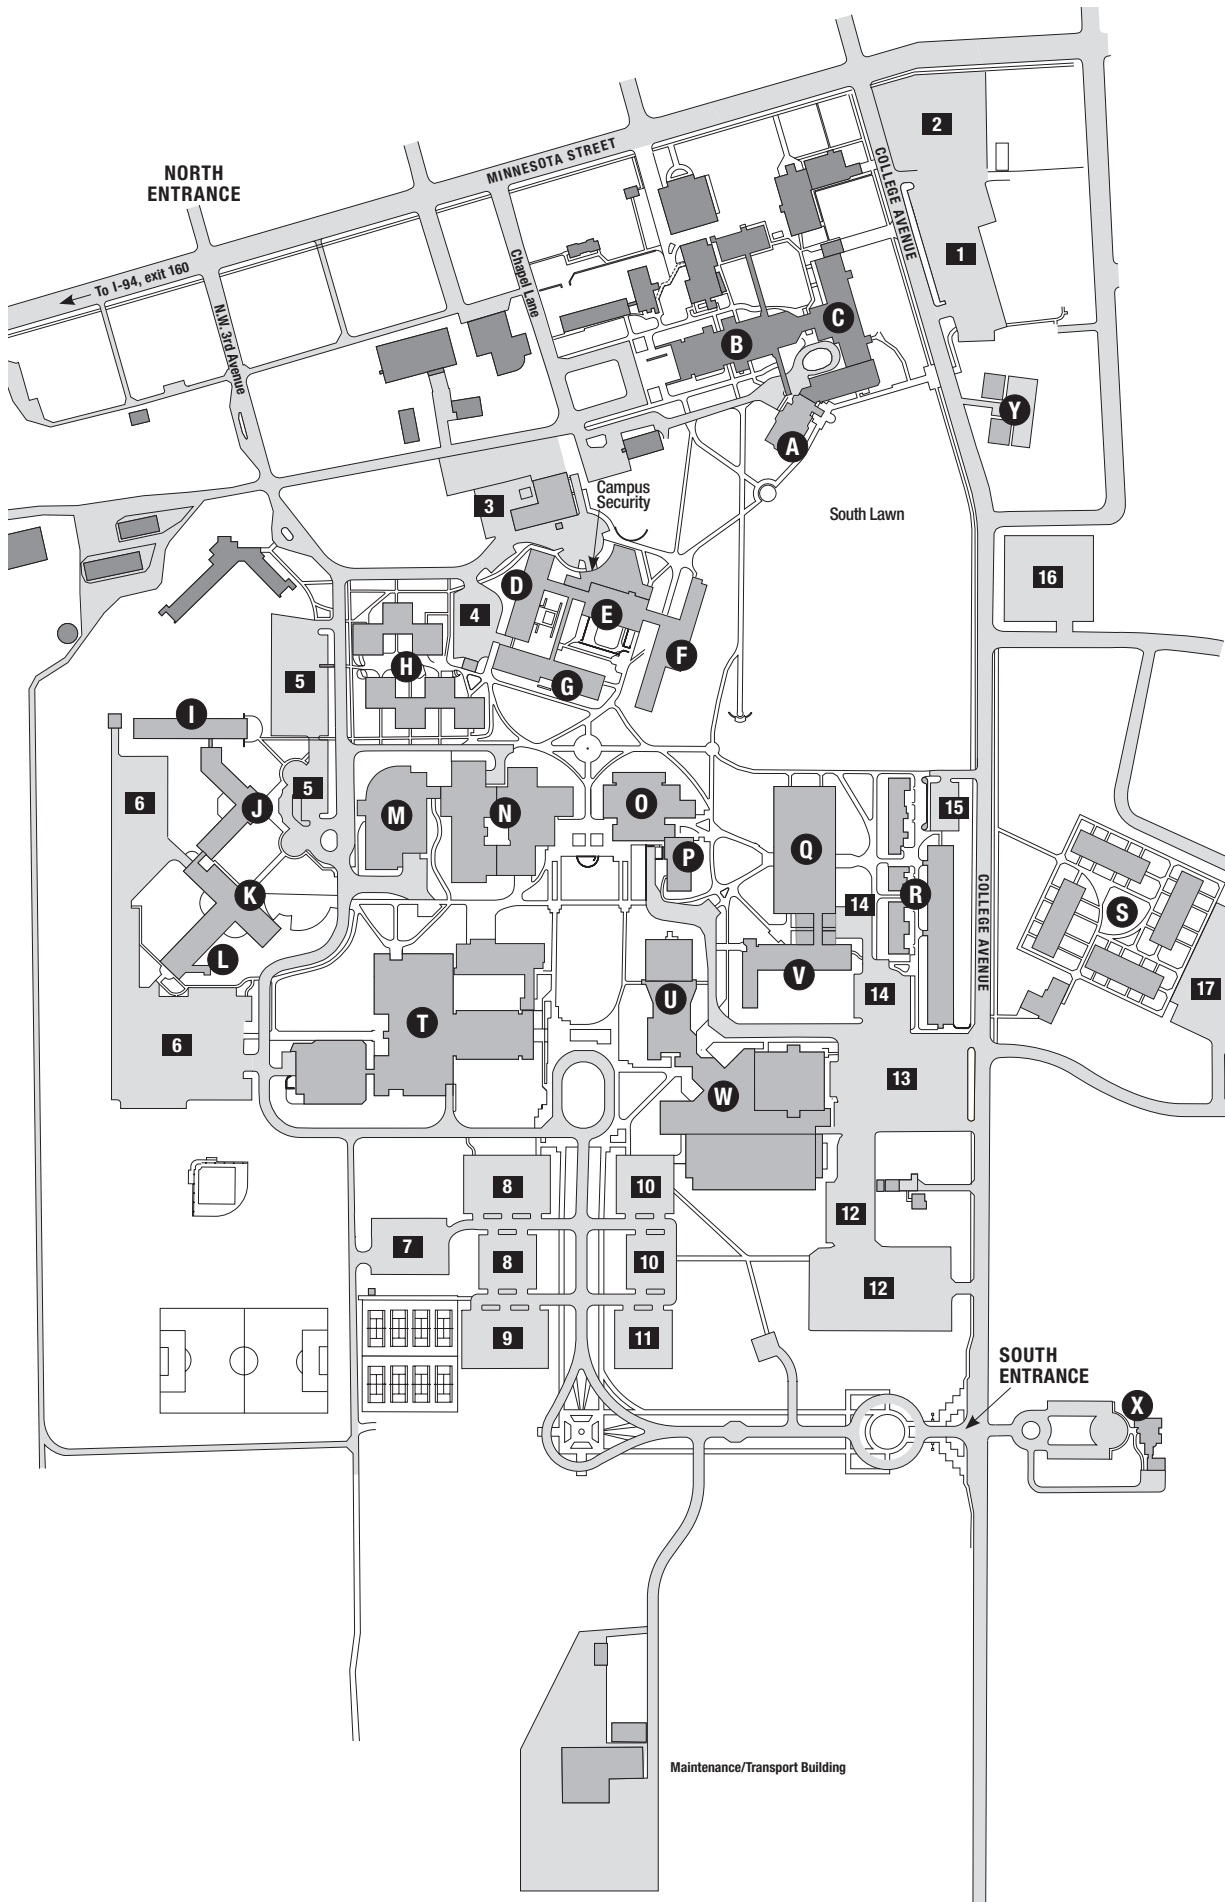

# Campus Guide

**Admission Office**  
Main Building 111

- A Main Building**  
Teresa Reception Center,  
South Lawn
- B Sacred Heart Chapel** (Monastery)
- C Main Convent** (Monastery)
- D Regina Hall**
- E Mary Hall Commons**  
Bookstore, Information Desk,  
Student Mail Boxes, Campus  
Security
- F Aurora Hall**
- G Corona Hall**
- H West Apartments**  
Dominica, Gable, Girgen,  
Schumacher, Smith, Sohler,  
Westkaemper
- I Brian Hall**
- J Margretta Hall**
- K Lottie & Frank J. Ardolf Jr. Hall**
- L Health Center**
- M Gorecki Center**
- N Clemens Library**
- O Ardolf Science Center**
- P Academic Services Building**
- Q Henrita Academic Building**
- R East Apartments**  
Luetmer, McDonald, Wirth, Zierden
- S Centennial Commons Townhomes**  
Townhomes: Kapsner, Olheiser,  
Wagner and Wedl;  
Centennial Commons
- T Benedicta Arts Center**  
Colman Theater, Escher Auditorium,  
Gallery Lounge, Gorecki Family  
Theater, Gorecki Gallery, Sandra &  
Steven's Courtyard Garden
- U Murray Hall & Pool**
- V Richarda Hall**
- W Haeahn Campus Center**  
Claire Lynch Hall, Clemens  
Field House, Alumnae Hall,  
McGlynn's, O'Connell's
- X Renner House**  
The President's Residence
- Y College Avenue Apartments**

**PARKING**  
**Guests:** Lots 1, 5, 6, 8, 10, 12, 16  
**Student Parking:** Lots 2, 4, 6, 7,  
9, 11, 12, 13, 15, 16, 17  
**Employees:** Lots 1, 3, 8, 10, 12, 14, 16

COLLEGE OF  
**Saint Benedict**