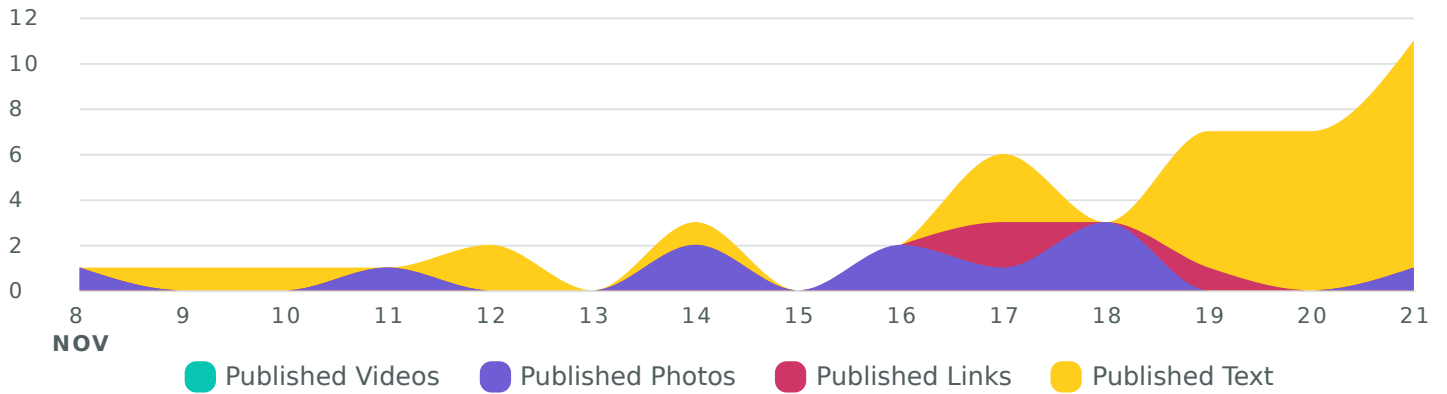

### Performance Summary

View your key profile performance metrics from the reporting period.

Impressions <b>96,772</b> ↗123%	Engagements <b>1,636</b> ↗86.1%	Post Link Clicks <b>93</b> ↗22.4%
------------------------------------	------------------------------------	--------------------------------------

### Audience Growth

See how your audience grew during the reporting period.

Net Follower Growth, by Day

Audience Metrics	Totals	% Change
<b>Followers</b>	<b>8,819</b>	<b>↗10.2%</b>
<b>Net Follower Growth</b>	<b>14</b>	<b>↘39.1%</b>
Following	318	→0%

## Publishing Behavior

View the different types of posts you published during the selected time period.

Published Posts Content Breakdown, by Day

Publishing Behavior by Content Type	Totals	% Change
<b>Total Published Posts</b>	<b>45</b>	<b>↗ 87.5%</b>
Published Videos	<b>0</b>	<b>→ 0%</b>
Published Photos	<b>11</b>	<b>↘ 15.4%</b>
Published Links	<b>3</b>	<b>↗ 200%</b>
Published Text	<b>31</b>	<b>↗ 210%</b>

### Audience by Gender ⓘ

**men** between the ages of **25-34** have a higher potential to see your content and visit your Page.