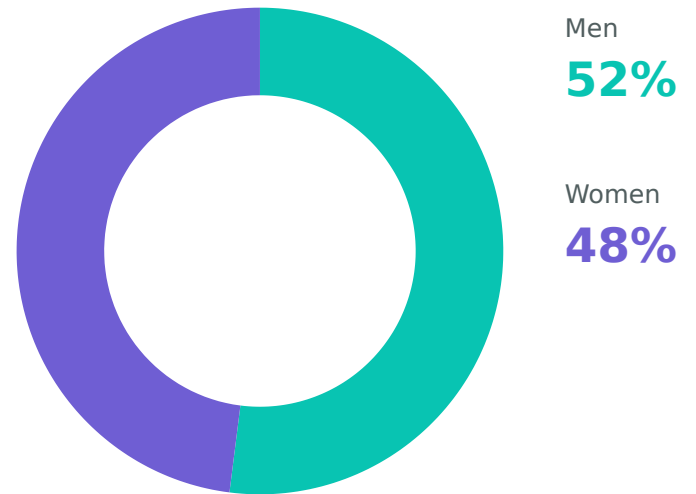

## Engagement

See how people are engaging with your posts during the reporting period.

Engagements, by Day

Engagement Metrics	Totals	% Change
<b>Total Engagements</b>	<b>1,636</b>	<b>↗ 86.1%</b>
Likes	436	↗ 179.5%
@Replies	2	↗ 100%
Retweets	25	↗ 127.3%
Post Link Clicks	93	↗ 22.4%
Other Post Clicks	1,080	↗ 70.1%
Other Engagements	0	→ 0%
<b>Engagement Rate (per Impression)</b>	<b>1.7%</b>	<b>↘ 16.5%</b>

### Audience by Age ⓘ

### Audience by Gender ⓘ

**men** between the ages of **25-34** have a higher potential to see your content and visit your Page.