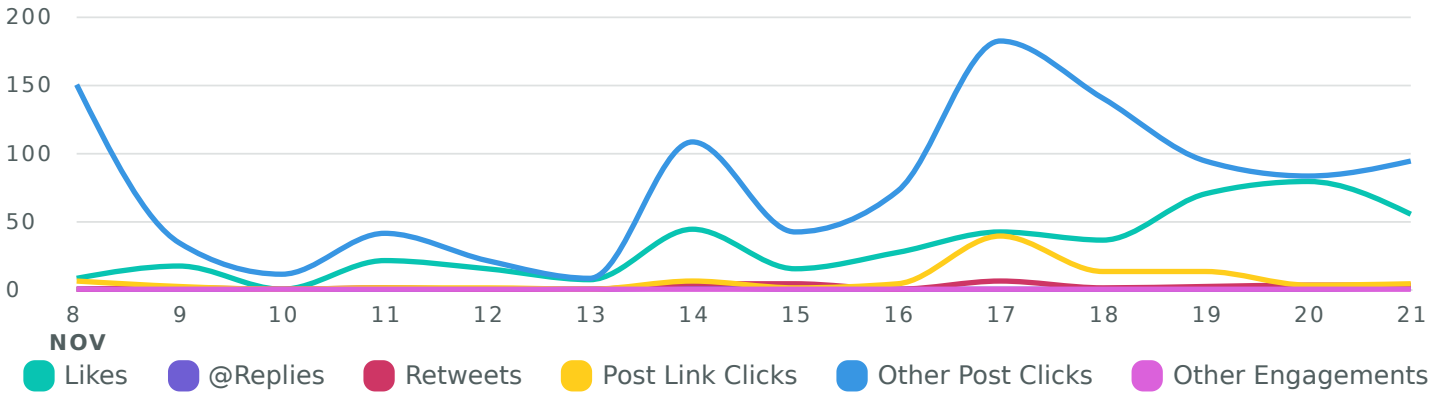

## Impressions

Review how your content was seen by the Twitter community during the reporting period.

Impressions, by Day

Impression Metrics	Totals	% Change
Impressions	96,772	↗ 123%

## Engagement

See how people are engaging with your posts during the reporting period.

Engagements, by Day

Engagement Metrics	Totals	% Change
<b>Total Engagements</b>	<b>1,636</b>	<b>↗ 86.1%</b>
Likes	436	↗ 179.5%
@Replies	2	↗ 100%
Retweets	25	↗ 127.3%
Post Link Clicks	93	↗ 22.4%
Other Post Clicks	1,080	↗ 70.1%
Other Engagements	0	→ 0%
<b>Engagement Rate (per Impression)</b>	<b>1.7%</b>	<b>↘ 16.5%</b>

### Audience by Gender ⓘ

**men** between the ages of **25-34** have a higher potential to see your content and visit your Page.