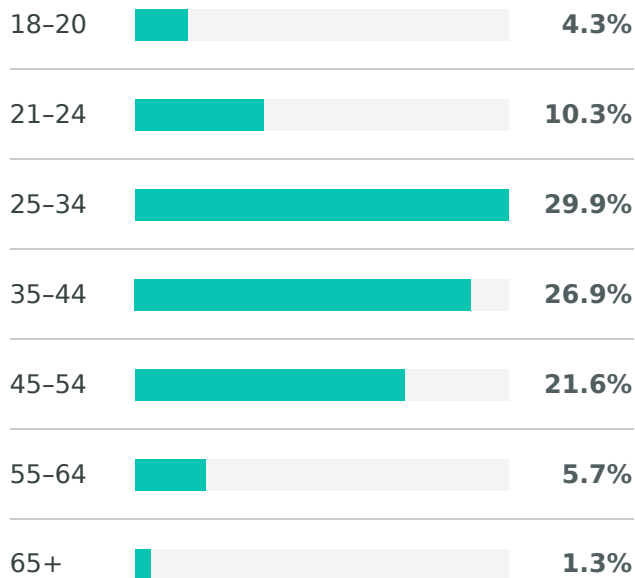

## Engagement

See how people are engaging with your posts during the reporting period.

Engagements, by Day

Engagement Metrics	Totals	% Change
<b>Total Engagements</b>	<b>1,636</b>	<b>↗ 86.1%</b>
Likes	436	↗ 179.5%
@Replies	2	↗ 100%
Retweets	25	↗ 127.3%
Post Link Clicks	93	↗ 22.4%
Other Post Clicks	1,080	↗ 70.1%
Other Engagements	0	→ 0%
<b>Engagement Rate (per Impression)</b>	<b>1.7%</b>	<b>↘ 16.5%</b>

### Audience by Age ⓘ