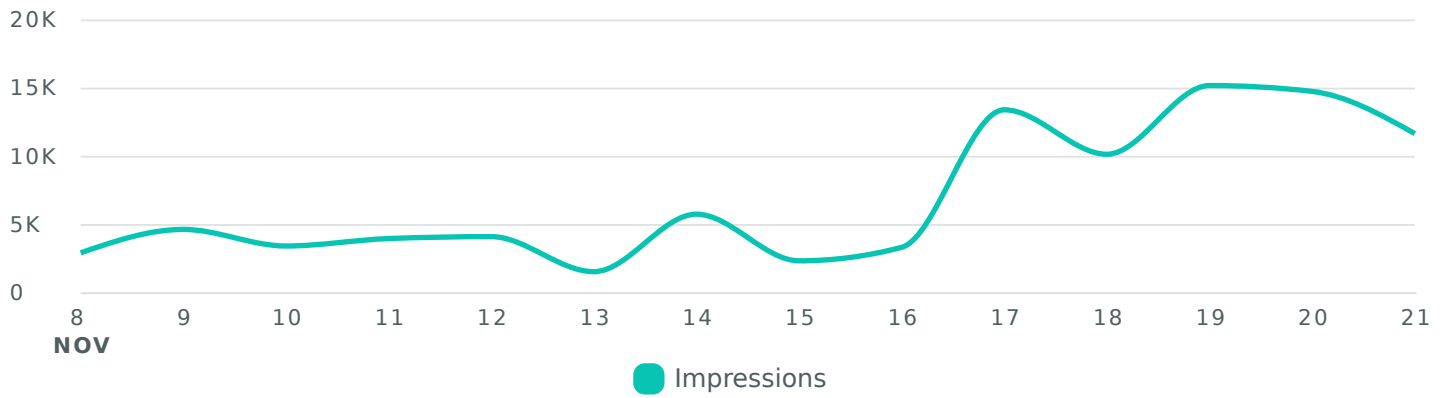

**Top Posts**

Review your top posts published during the selected time period, based on the post's lifetime performance.

Descending by Lifetime Engagements

**CSBSJU**

Wed 11/17/2021 11:49 p...

**#WeAreJohnnies**

**CSBSJU**

Sun 11/14/2021 9:30 pm...

Axel Theimer will be one of four Minnesota choral giants honored by the American

<b>Total Engagements</b>	<b>32</b>
Likes	18
@Replies	0
Retweets	0
Post Link Clicks	5
Other Post Clicks	9
Other Engagements	0

## Impressions

Review how your content was seen by the Twitter community during the reporting period.

Impressions, by Day

Impression Metrics	Totals	% Change
Impressions	96,772	↗ 123%