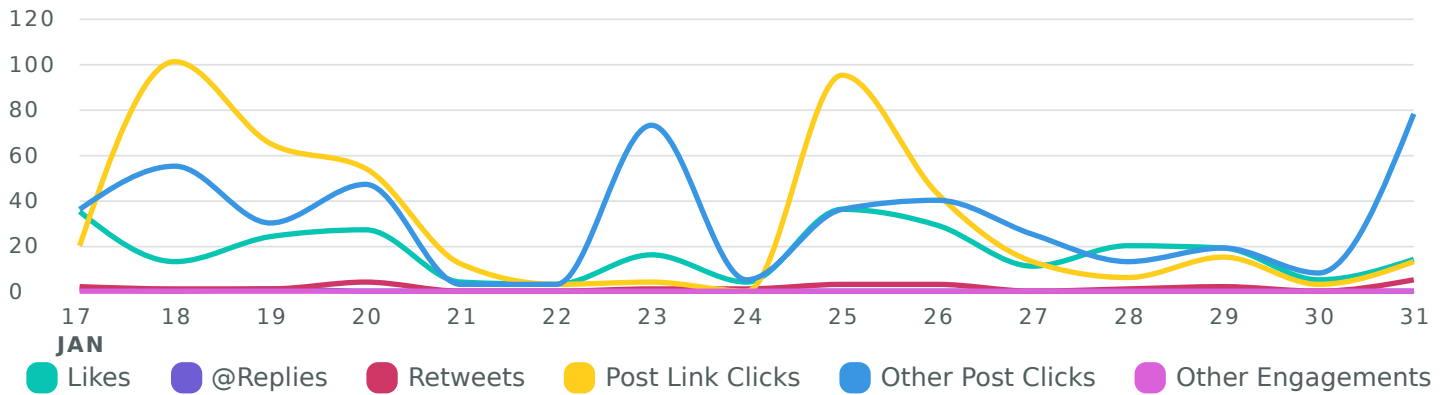

Impressions, by Day

Impression Metrics	Totals	% Change
Impressions	57,865	↘ 35.5%

Engagement

See how people are engaging with your posts during the reporting period.

Engagements, by Day

Engagement Metrics	Totals	% Change
Total Engagements	1,204	↘ 11.2%
Likes	260	↘ 20.7%
@Replies	2	↘ 33.3%
Retweets	24	↗ 60%
Post Link Clicks	447	↗ 8.5%
Other Post Clicks	471	↘ 21.2%
Other Engagements	0	→ 0%
Engagement Rate (per Impression)	2.1%	↗ 37.6%

Audience Demographics

Review your audience demographics as of the last day of the reporting period.

Audience by Age ⓘ

Audience by Gender ⓘ

men between the ages of **25-34** have a higher potential to see your content and visit your Page.