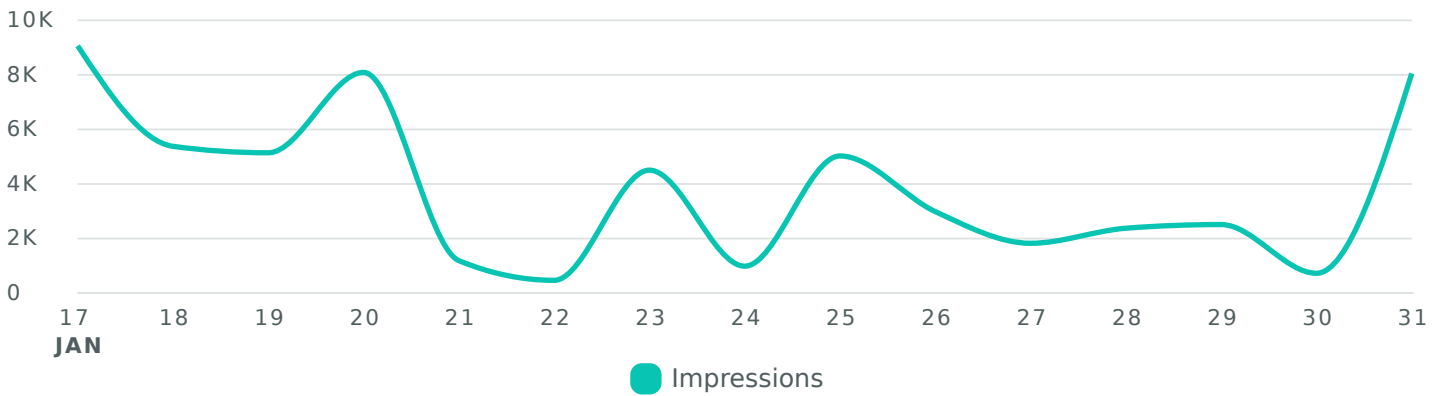

CSBSJU

Thu 1/20/2022 12:27 am...

Wow! So proud of our student athletes!

Total Engagements	19
Likes	10
@Replies	0
Retweets	1
Post Link Clicks	—
Other Post Clicks	8
Other Engagements	0

Impressions

Review how your content was seen by the Twitter community during the reporting period.

Impressions, by Day

Impression Metrics	Totals	% Change
Impressions	57,865	↘ 35.5%

Engagement

See how people are engaging with your posts during the reporting period.

Engagements, by Day

Engagement Metrics	Totals	% Change
Total Engagements	1,204	↘ 11.2%
Likes	260	↘ 20.7%
@Replies	2	↘ 33.3%
Retweets	24	↗ 60%
Post Link Clicks	447	↗ 8.5%
Other Post Clicks	471	↘ 21.2%
Other Engagements	0	→ 0%
Engagement Rate (per Impression)	2.1%	↗ 37.6%

Audience Demographics

Review your audience demographics as of the last day of the reporting period.

Audience by Age ⓘ

Audience by Gender ⓘ

men between the ages of **25-34** have a higher potential to see your content and visit your Page.