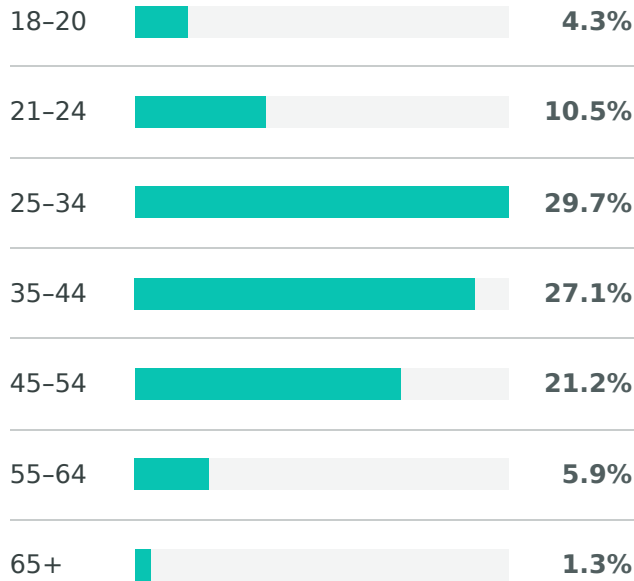

Impressions, by Day

Impression Metrics	Totals	% Change
Impressions	57,865	↘ 35.5%

Engagement

See how people are engaging with your posts during the reporting period.

Engagements, by Day

Engagement Metrics	Totals	% Change
Total Engagements	1,204	↘ 11.2%
Likes	260	↘ 20.7%
@Replies	2	↘ 33.3%
Retweets	24	↗ 60%
Post Link Clicks	447	↗ 8.5%
Other Post Clicks	471	↘ 21.2%
Other Engagements	0	→ 0%
Engagement Rate (per Impression)	2.1%	↗ 37.6%

Audience Demographics

Review your audience demographics as of the last day of the reporting period.

Audience by Age ⓘ

Audience by Gender ⓘ

men between the ages of **25-34** have a higher potential to see your content and visit your Page.