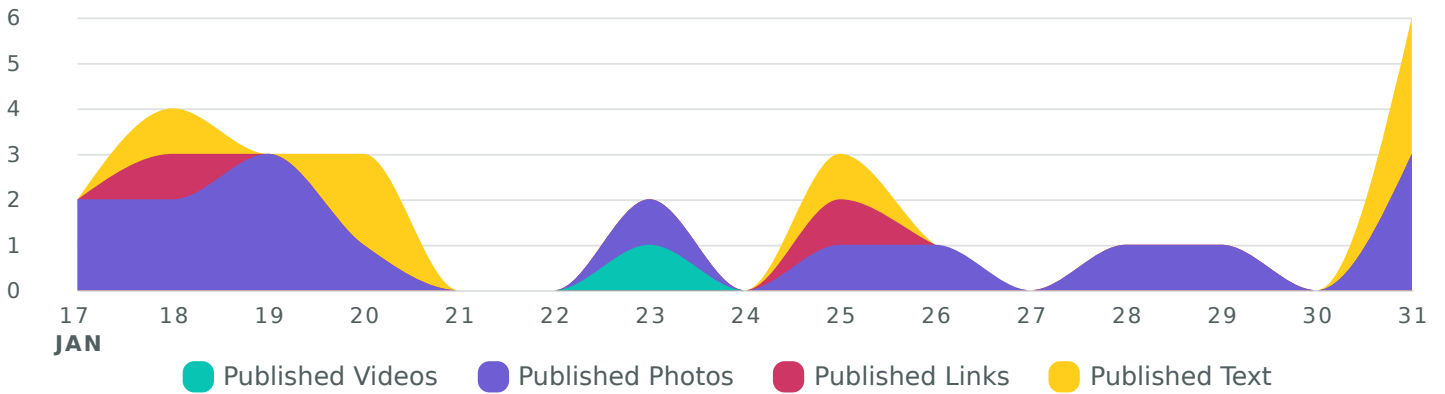

Impressions 57,865 ↘35.5%	Engagements 1,204 ↘11.2%	Post Link Clicks 447 ↗8.5%
-------------------------------------	------------------------------------	--------------------------------------

Audience Growth

See how your audience grew during the reporting period.

Net Follower Growth Breakdown, by Day

Audience Metrics	Totals	% Change
Followers	8,916	↗0.3%
Net Follower Growth	23	↗15%
Followers Gained	24	↗4.3%
Followers Lost	1	↘66.7%
Following	319	↗0.3%

Publishing Behavior

View the different types of posts you published during the selected time period.

Published Posts Content Breakdown, by Day

Publishing Behavior by Content Type	Totals	% Change
Total Published Posts	26	↘ 16.1%
Published Videos	1	↗ —
Published Photos	16	→ 0%
Published Links	2	↘ 33.3%
Published Text	7	↘ 41.7%