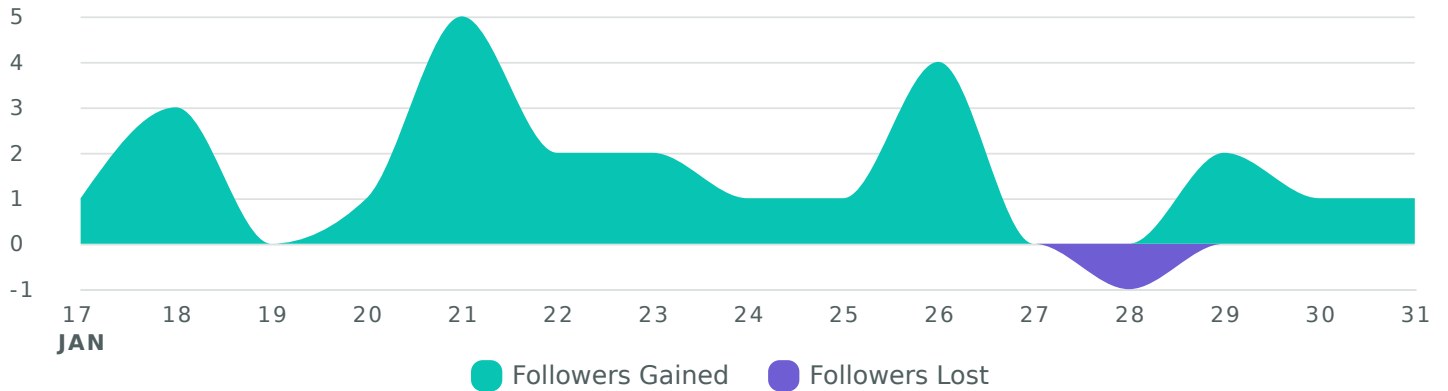

Twitter Profiles

@CSBSJU

January 17, 2022 - January 31, 2022

Track profile performance to determine the impact of Twitter content.

Performance Summary

View your key profile performance metrics from the reporting period.

Impressions 57,865 ↘35.5%	Engagements 1,204 ↘11.2%	Post Link Clicks 447 ↗8.5%
-------------------------------------	------------------------------------	--------------------------------------

Audience Growth

See how your audience grew during the reporting period.

Net Follower Growth Breakdown, by Day

Audience Metrics	Totals	% Change
Followers	8,916	↗0.3%
Net Follower Growth	23	↗15%
Followers Gained	24	↗4.3%
Followers Lost	1	↘66.7%
Following	319	↗0.3%