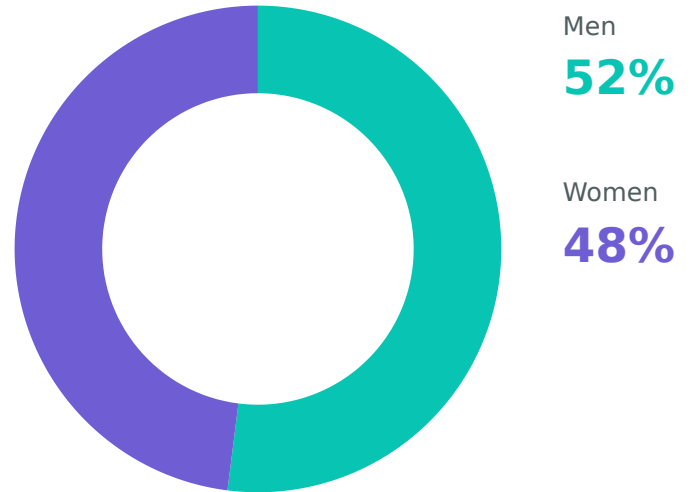

Impressions, by Day

Impression Metrics	Totals	% Change
Impressions	57,865	↘ 35.5%

Engagement

See how people are engaging with your posts during the reporting period.

Engagements, by Day

Engagement Metrics	Totals	% Change
Total Engagements	1,204	↘ 11.2%
Likes	260	↘ 20.7%
@Replies	2	↘ 33.3%
Retweets	24	↗ 60%
Post Link Clicks	447	↗ 8.5%
Other Post Clicks	471	↘ 21.2%
Other Engagements	0	→ 0%
Engagement Rate (per Impression)	2.1%	↗ 37.6%

Audience Demographics

Review your audience demographics as of the last day of the reporting period.

Audience by Age ⓘ

Audience by Gender ⓘ

men between the ages of **25-34** have a higher potential to see your content and visit your Page.