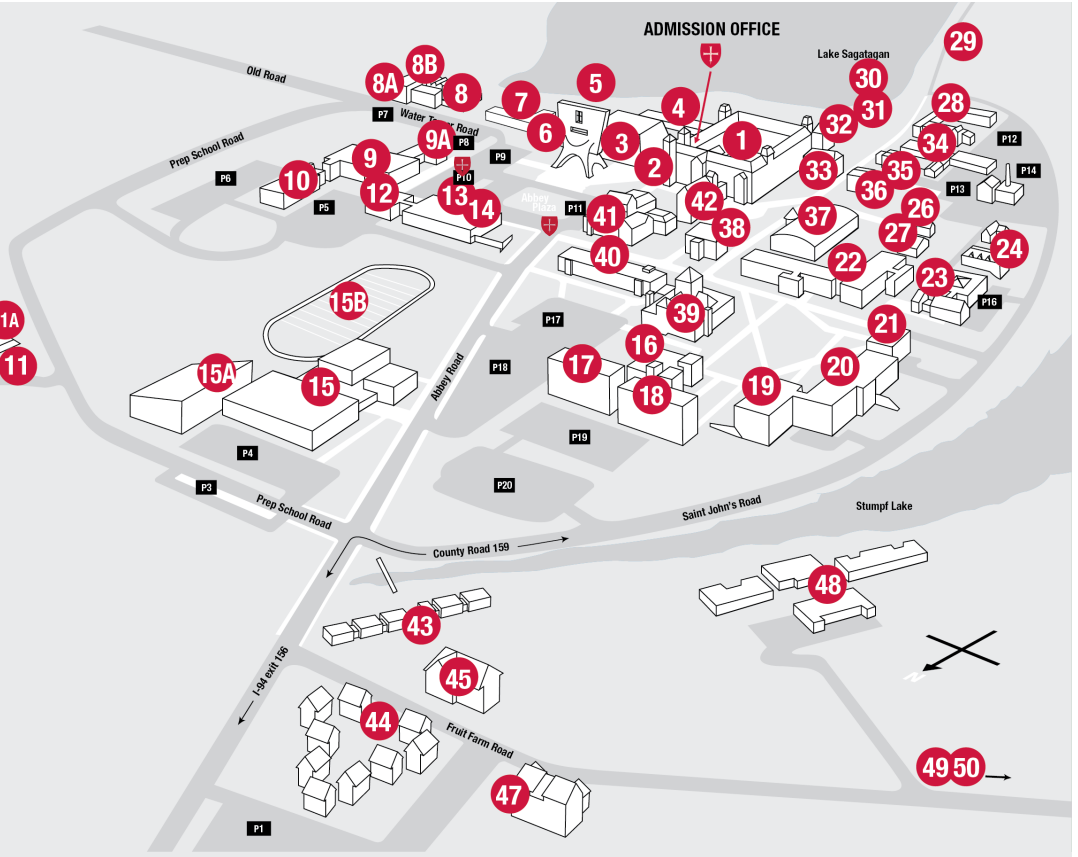

Saint John's UNIVERSITY

PARKING LOTS

Admission Guest Parking

- P1 Flyntown Lot
- P2 Athletic Fields Lot
- P3 North Palaestra Lot
- P4 Palaestra Lot
- P5 Science Lot 1
- P6 Science Lot 2
- P7 Prep School Lot
- P8 Guesthouse Lot
- P9 Church Lot South
- P10 Church Lot North
- P11 Abbey Plaza Lot
- P12 Emmaus Lot
- P13 Liturgical Press Lot
- P14 Power House Lot
- P16 Art Center Lot
- P17 Mary Lot
- P18 Flagpole Lot
- P19 Watab South Lot
- P20 Watab North Lot

- 11c Haws Field (Soccer)
- 11d Durenberger Intramural Fields
- 11e Becker Park (Baseball)
- 11f Lynch Plaza
- 11g Chang Tennis Complex
- 12 Dietrich Reinhart Learning Commons
- 13 Alcuin Library
- 14 Hill Museum & Manuscript Library
- 15 Warner Palestra
 - 15a Donald McNeely Spectrum, McKendrick Hall
 - 15b Clemens Stadium (Football)
- 16 Virgil Michel House
- 17 Saint Placid Hall
- 18 Saint Maur House

ST. CLOUD AREA

FROM CSB TO ST. CLOUD

- Take 2nd Avenue NW to County Road 75
- Proceed east into St. Cloud (County Road 75 becomes Division Street as you enter St. Cloud)

FROM SJU TO ST. CLOUD

- Take 159 north to I-94
- Proceed east on I-94
- Merge onto County Road 75
- Proceed east into St. Cloud (County Road 75 becomes Division Street as you enter St. Cloud)

FROM ST. CLOUD TO I-94

- From the west side of St. Cloud proceed south on Highway 15

ST. CLOUD INFORMATION

- Crossroads shopping center, Parkwood 18 (movie theater) and many dining, shopping and hotel options are located on the west side of St. Cloud.
- The Admission Office can provide guests with a list of area hotels and restaurants.
- Downtown St. Cloud can be accessed by following Division Street east.