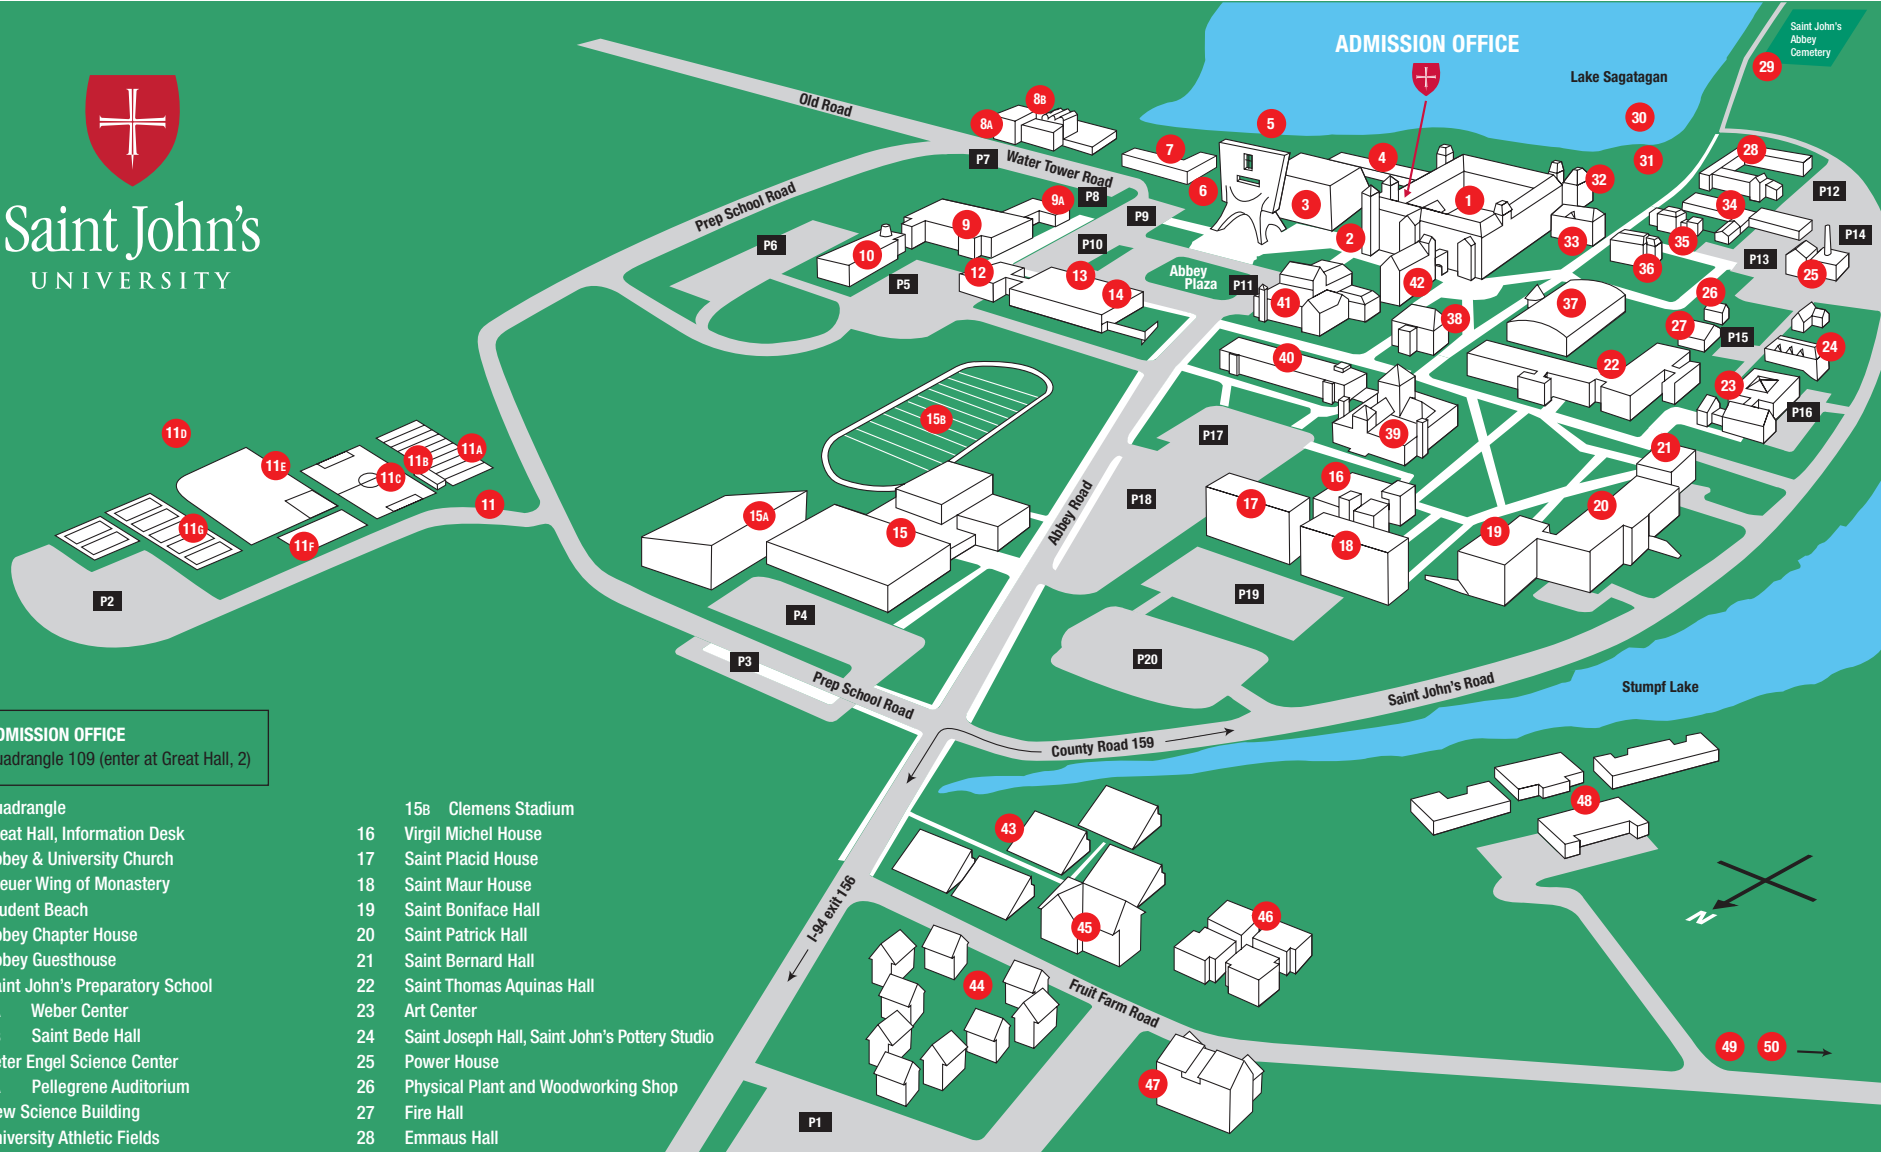

Saint John's UNIVERSITY

ADMISSION OFFICE
Quadrangle 109 (enter at Great Hall, 2)

1 Quadrangle	15a Clemens Stadium
2 Great Hall, Information Desk	16 Virgil Michel House
3 Abbey & University Church	17 Saint Placid House
4 Breuer Wing of Monastery	18 Saint Maur House
5 Student Beach	19 Saint Boniface Hall
6 Abbey Chapter House	20 Saint Patrick Hall
7 Abbey Guesthouse	21 Saint Bernard Hall
8 Saint John's Preparatory School	22 Saint Thomas Aquinas Hall
8A Weber Center	23 Art Center
8B Saint Bede Hall	24 Saint Joseph Hall, Saint John's Pottery Studio
9 Peter Engel Science Center	25 Power House
9A Pellegrine Auditorium	26 Physical Plant and Woodworking Shop
10 New Science Building	27 Fire Hall
11 University Athletic Fields	28 Emmaus Hall
11A Gagliardi Field (Seasonal Skalicky Dome)	29 Saint John's Abbey Cemetery
11B Alpers Golf Learning Center	30 Lake Sagatagan
11C Haws Field (Soccer)	31 Monastic Gardens (Private)
11D Durenberger Intramural Fields	32 Wimmer Hall
11E Becker Park (Baseball)	33 Saint Luke Hall
11F Lynch Plaza	34 Liturgical Press
11G Chang Tennis Complex	35 Saint Francis House
12 Dietrich Reinhart Learning Commons	36 Saint Gregory House
13 Alcuin Library	37 Guild Hall
14 Hill Museum & Manuscript Library	38 Simons Hall
15 Warner Palaestra	39 Sexton Commons, Saint John's Bookstore
15A Donald McNeely Spectrum, McKendrick Hall	40 Saint Mary Hall
	41 Auditorium and Humphrey Theater
	42 Saint Benet Hall
	43 Seton Apartments (Earth Sheltered)
	44 Saint Vincent Court
	45 McKeown Center
	46 Metten Court Apartments
	47 Flynntown Apartments
	48 Collegeville Institute
	49 Episcopal House of Prayer
	50 Saint John's Parish Center

PARKING LOTS

P1 Flynntown Lot	P8 Guesthouse Lot	P15 Fire Hall Lot
P2 Athletic Fields Lot	P9 Church Lot South	P16 Art Center Lot
P3 North Palaestra Lot	P10 Church Lot North	P17 Mary Lot
P4 Palaestra Lot	P11 Abbey Plaza Lot	P18 Flagpole Lot
P5 Science Lot #1	P12 Emmaus Lot	P19 Watab South Lot
P6 Science Lot #2	P13 Liturgical Press Lot	P20 Watab North Lot
P7 Prep School Lot	P14 Powerhouse Lot