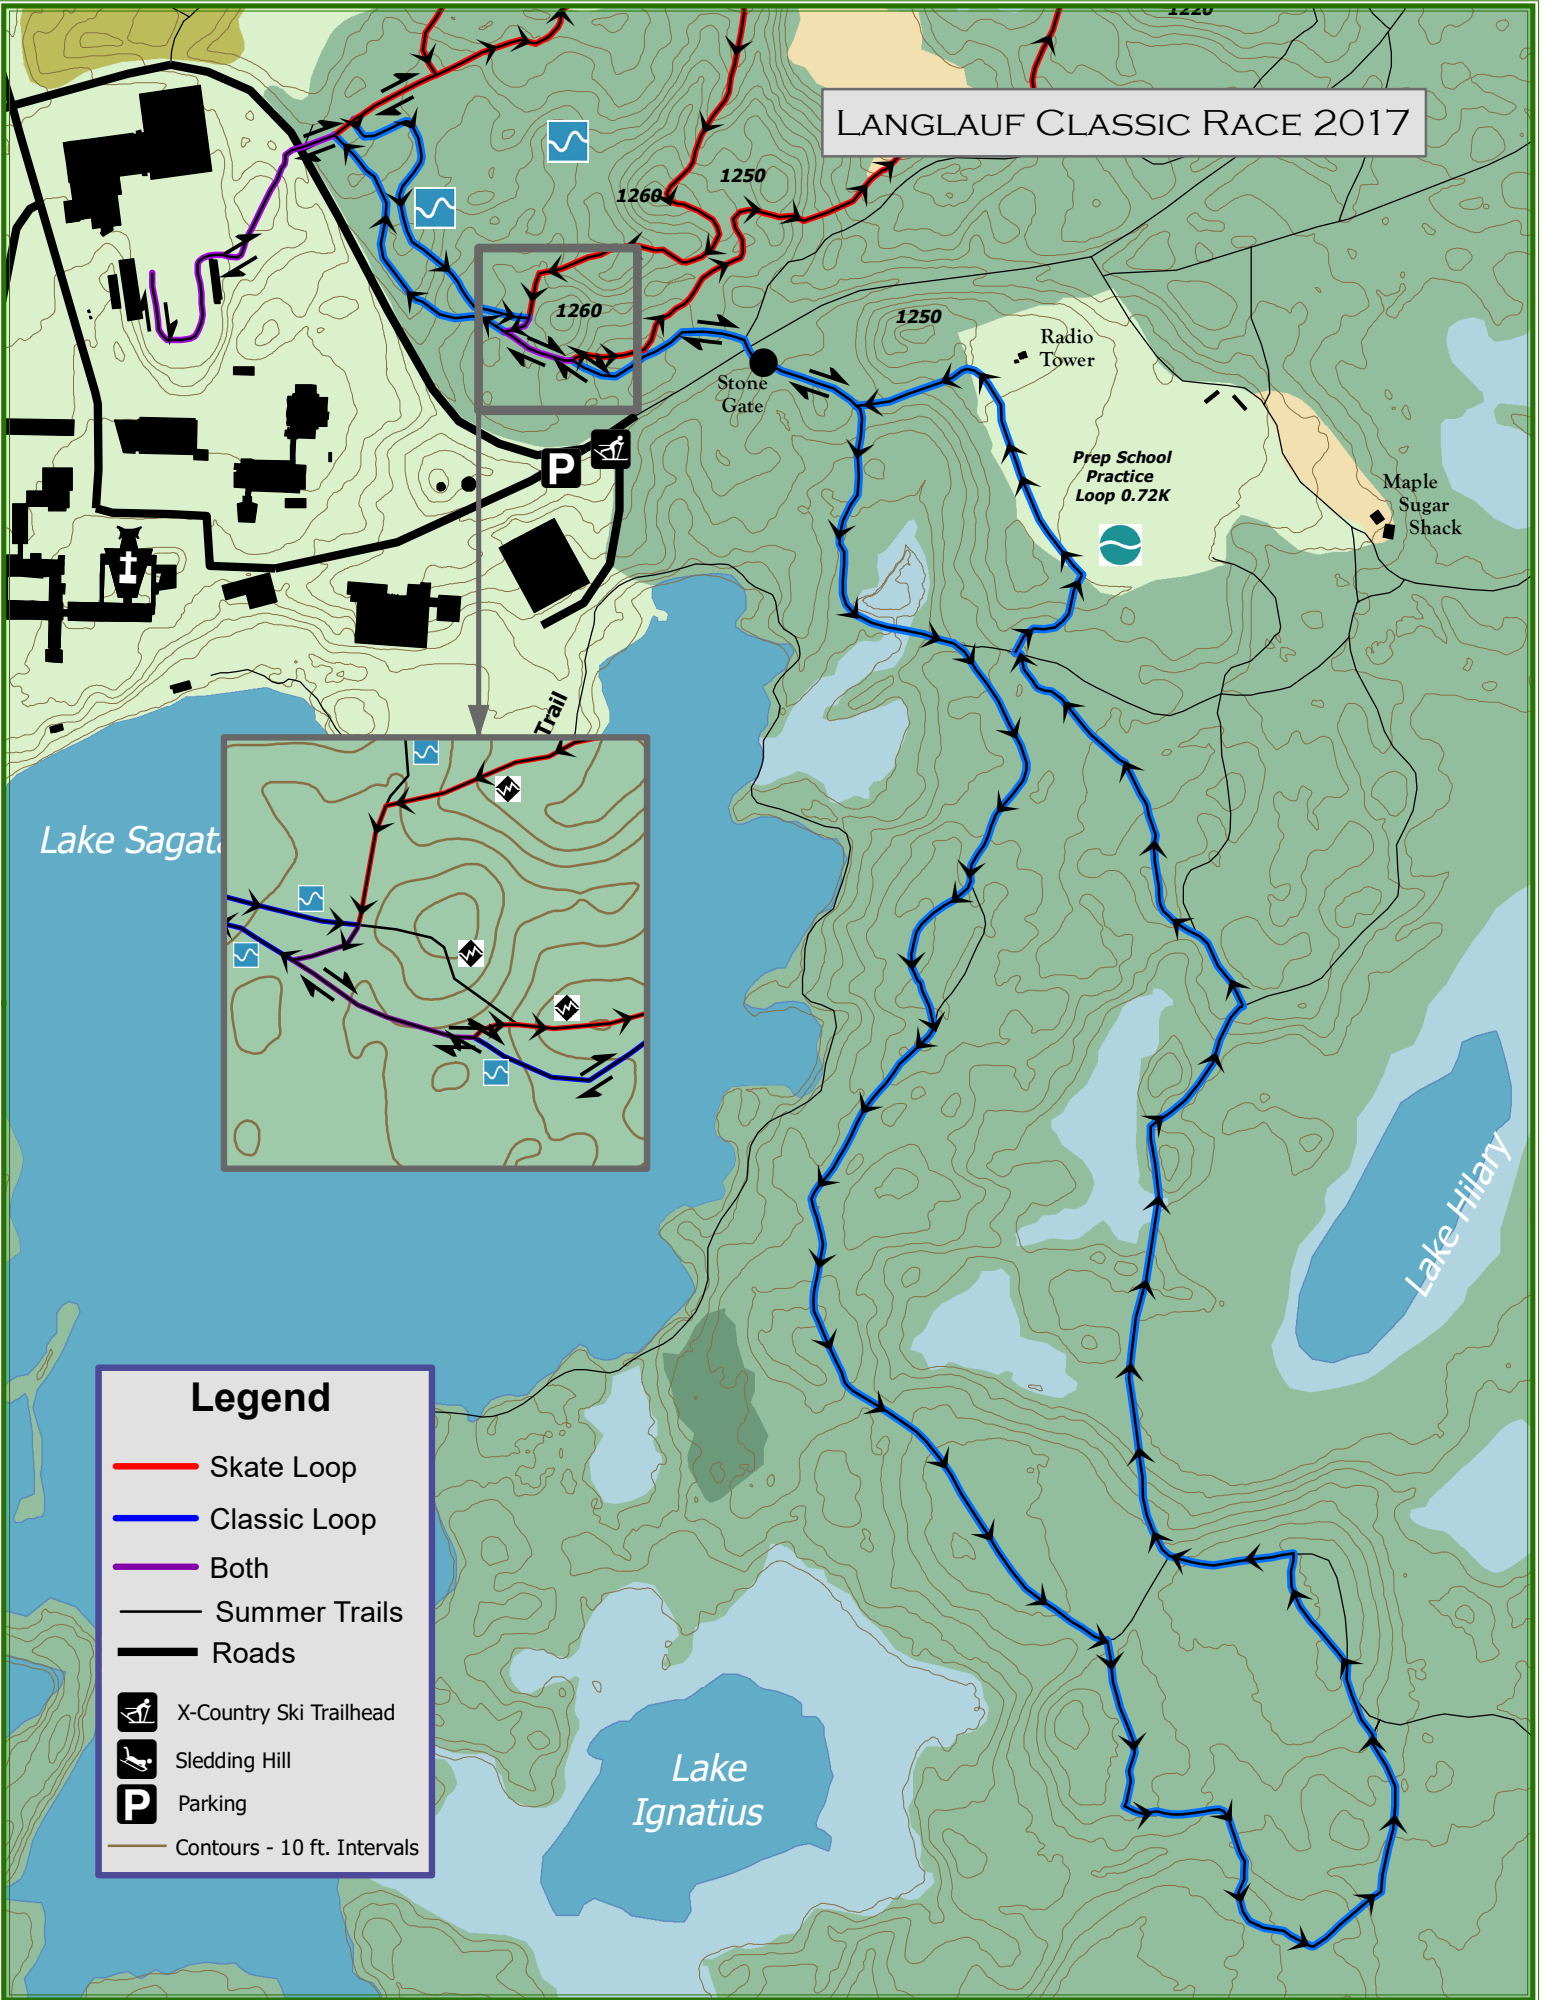

LANGLAUF CLASSIC RACE 2017

Legend

- Skate Loop
- Classic Loop
- Both
- Summer Trails
- Roads
- X-Country Ski Trailhead
- Sledding Hill
- P Parking
- Contours - 10 ft. Intervals