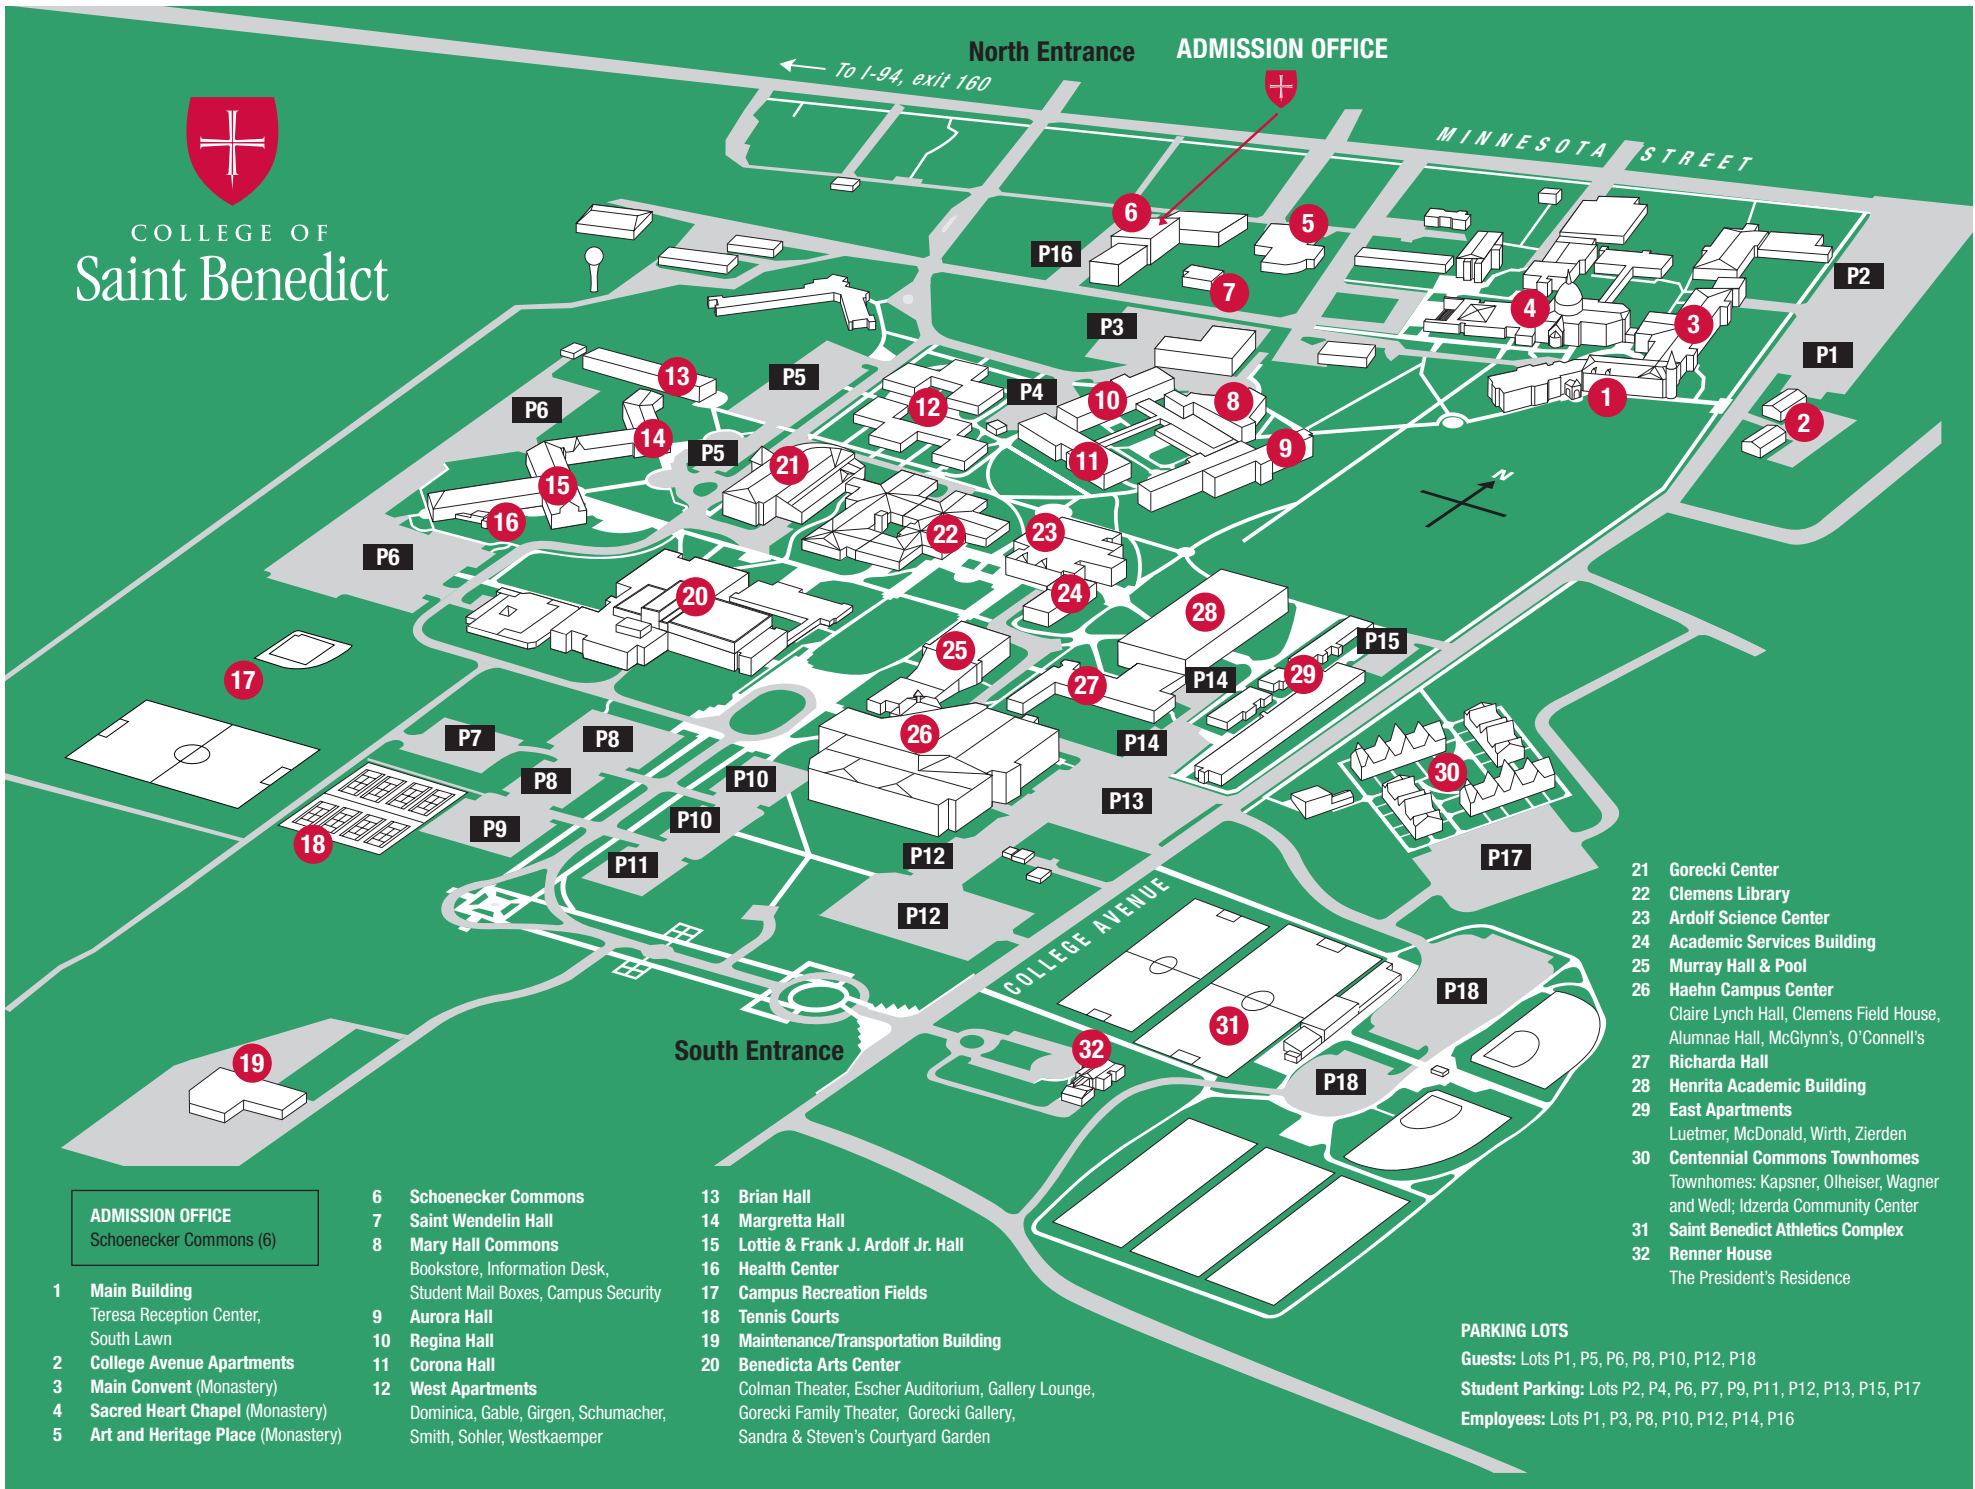

COLLEGE OF Saint Benedict

North Entrance **ADMISSION OFFICE**

← To I-94, exit 160

MINNESOTA STREET

South Entrance

COLLEGE AVENUE

ADMISSION OFFICE
Schoenecker Commons (6)

- 1 **Main Building**
Teresa Reception Center,
South Lawn
- 2 **College Avenue Apartments**
- 3 **Main Convent (Monastery)**
- 4 **Sacred Heart Chapel (Monastery)**
- 5 **Art and Heritage Place (Monastery)**

- 6 **Schoenecker Commons**
- 7 **Saint Wendelin Hall**
- 8 **Mary Hall Commons**
Bookstore, Information Desk,
Student Mail Boxes, Campus Security
- 9 **Aurora Hall**
- 10 **Regina Hall**
- 11 **Corona Hall**
- 12 **West Apartments**
Dominica, Gable, Girgen, Schumacher,
Smith, Sohler, Westkaemper

- 13 **Brian Hall**
- 14 **Margretta Hall**
- 15 **Lottie & Frank J. Ardolf Jr. Hall**
- 16 **Health Center**
- 17 **Campus Recreation Fields**
- 18 **Tennis Courts**
- 19 **Maintenance/Transportation Building**
- 20 **Benedicta Arts Center**
Colman Theater, Escher Auditorium, Gallery Lounge,
Gorecki Family Theater, Gorecki Gallery,
Sandra & Steven's Courtyard Garden

- 21 **Gorecki Center**
- 22 **Clemens Library**
- 23 **Ardolf Science Center**
- 24 **Academic Services Building**
- 25 **Murray Hall & Pool**
- 26 **Haehn Campus Center**
Claire Lynch Hall, Clemens Field House,
Alumnae Hall, McGlynn's, O'Connell's
- 27 **Richarda Hall**
- 28 **Henrita Academic Building**
- 29 **East Apartments**
Luetmer, McDonald, Wirth, Zierden
- 30 **Centennial Commons Townhomes**
Townhomes: Kapsner, Olheiser, Wagner
and Wedl; Idzerda Community Center
- 31 **Saint Benedict Athletics Complex**
- 32 **Renner House**
The President's Residence