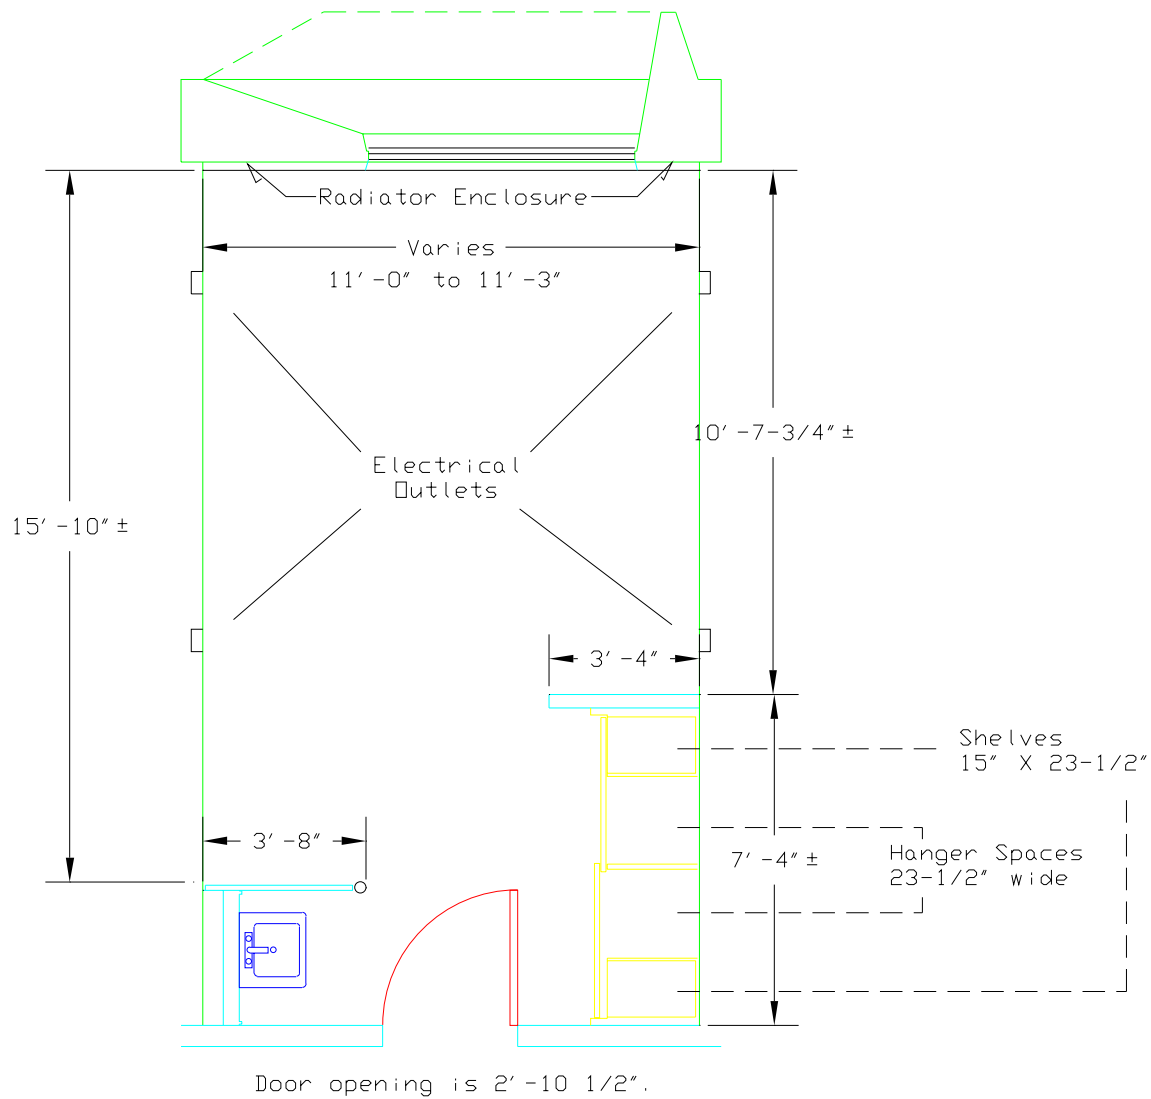

A Typical Bernard, Patrick or Boniface Hall Room

In about half of the rooms the positions of the sink and the closet are switched from that shown. The window may be closer to the left wall or the right wall independently of the location of the sink and closet.

Scale: 1/4" = 1'-0"