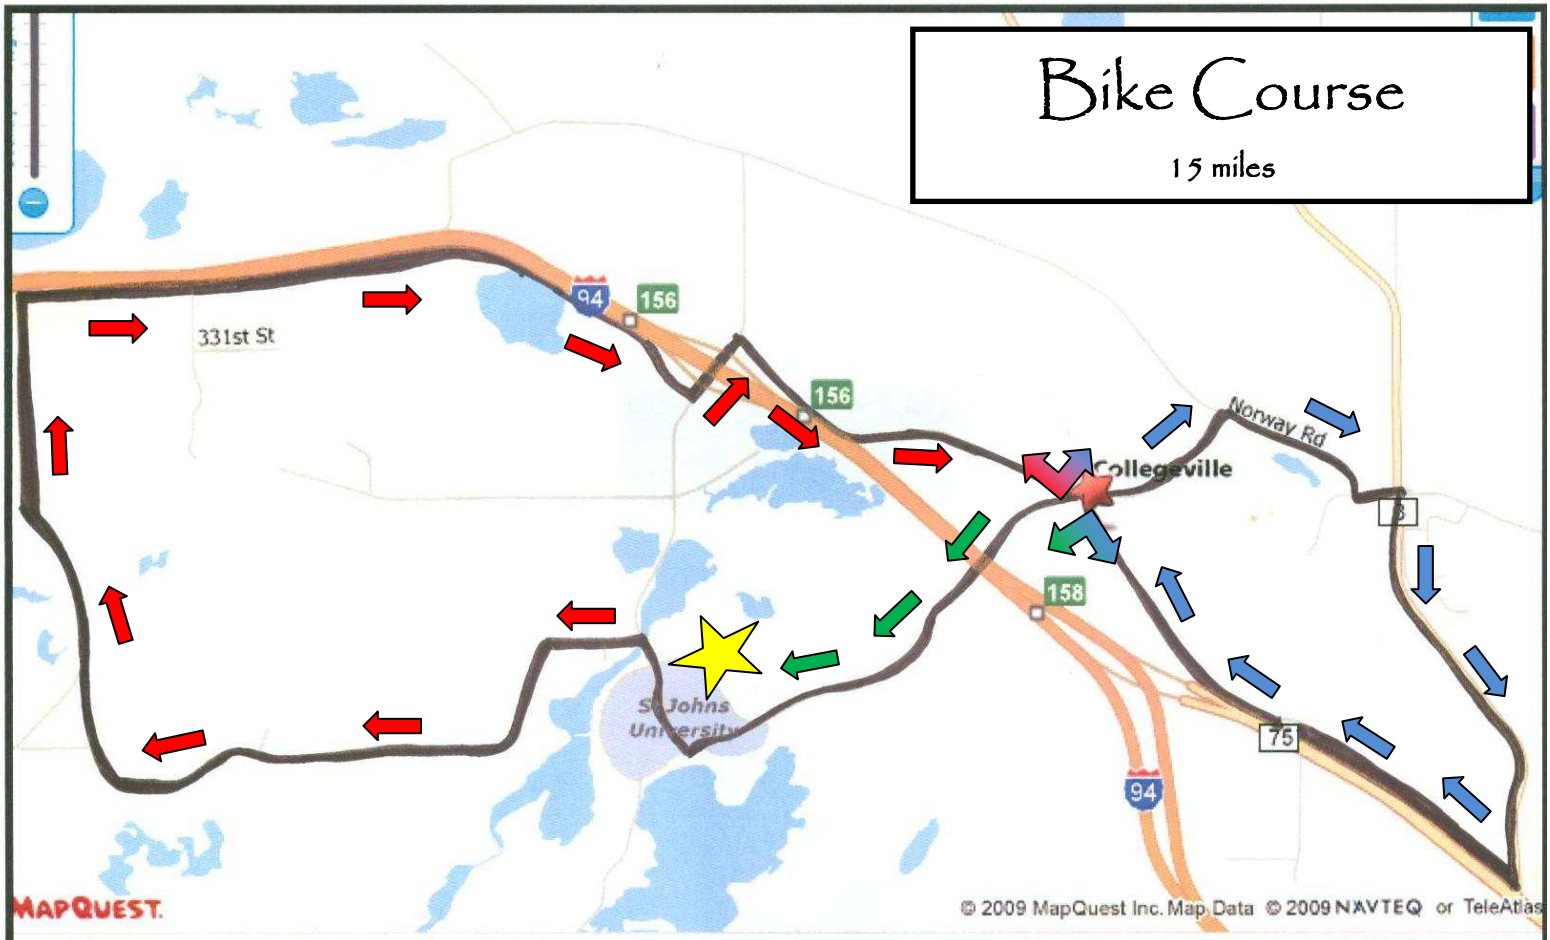

14th Annual Fruit at the Finish Triathlon

Bike Course Map

- Start from Paleastra to Fruit Farm Road
- Fruit Farm Road towards Avon
- Right on frontage road back towards SJU
- Frontage road to Old Collegeville
- Old Collegeville to Norway Road (right)
- Turn right onto Norway to CR-2 (right)
- CR-2 to Wobegon (right)
- Wobegon to Foot Bridge
- Foot Bridge to Paleastra via going by the Abbey Banner
- Finish at Paleastra