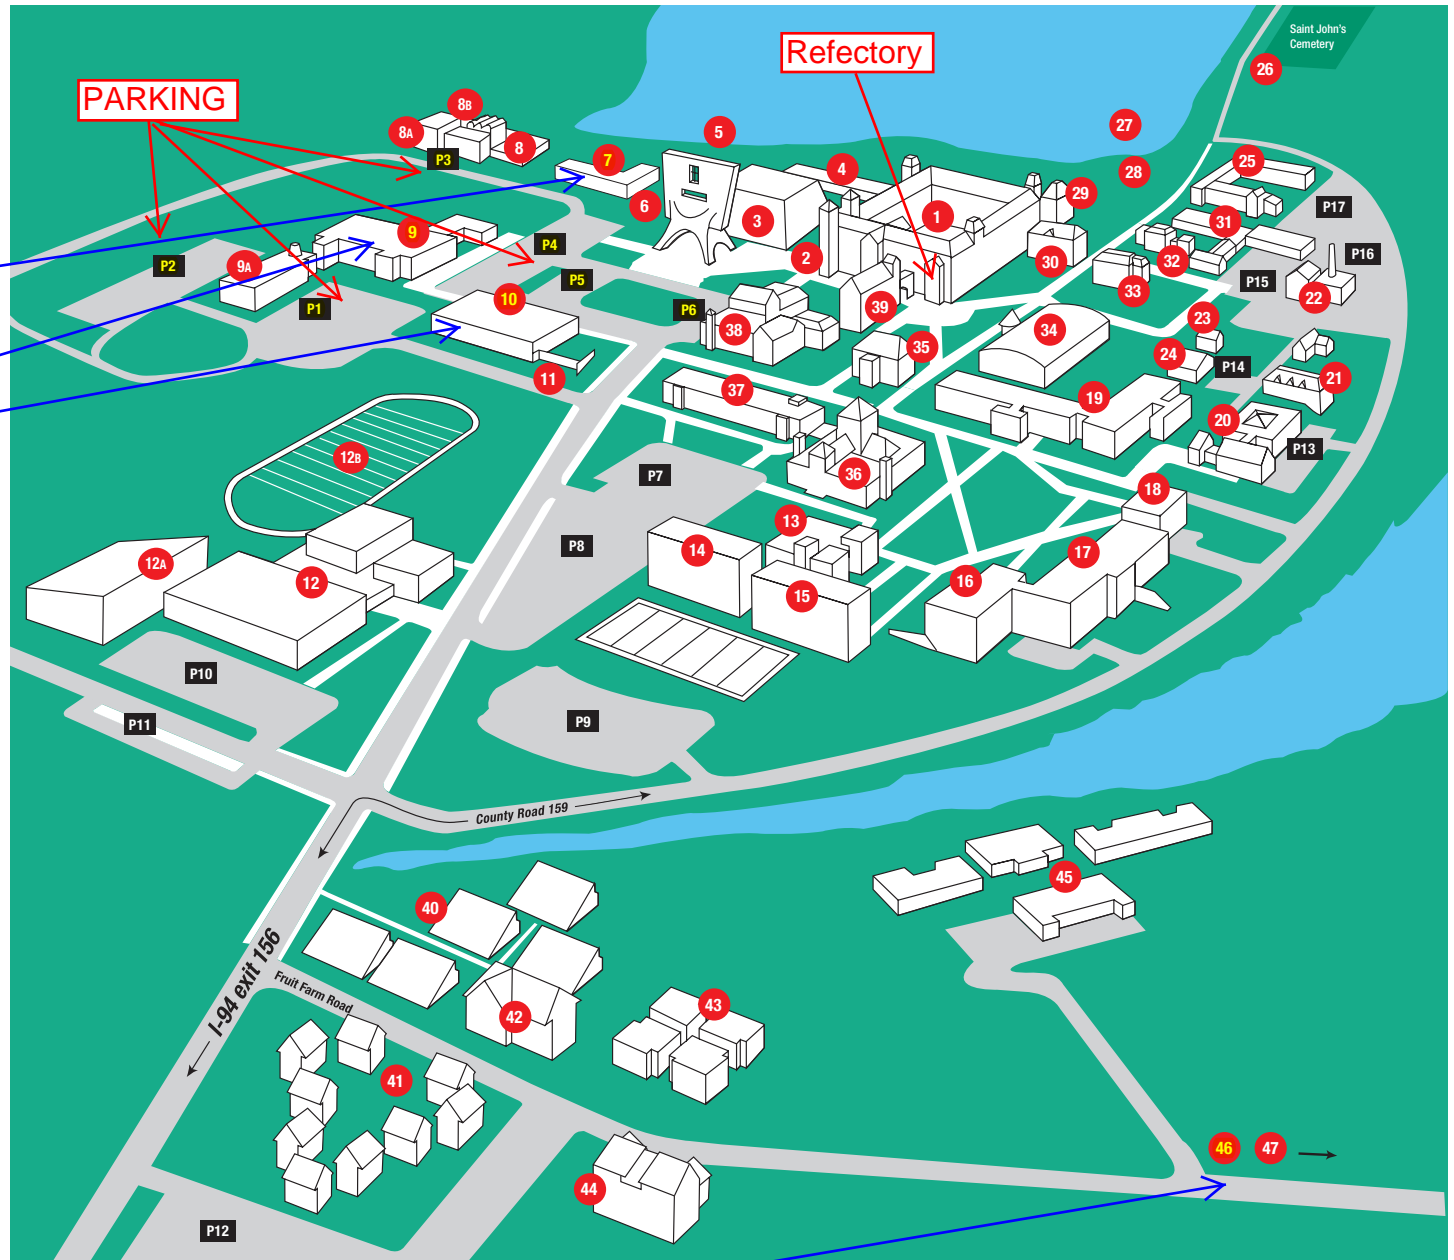

Saint John's

COLLEGEVILLE, MINNESOTA

- 1 Quadrangle
- 2 Great Hall, Information Desk
- 3 Abbey Church
- 4 Breuer Wing of Monastery
- 5 Student Beach
- 6 Petters Pavilion
- 7 **Abbey Guesthouse**
- 8 Saint John's Preparatory School
- 8A Weber Center
- 8B Saint Bede Hall
- 9 **Peter Engel Science Center**
- 9A New Science Building
- 10 **Alcuin Library**
- 11 Hill Museum & Manuscript Library
- 12 Warner Palaestra
- 12A McNeely Spectrum, McKendrick Hall
- 12B Clemens Stadium
- 13 Virgil Michel House
- 14 Saint Maur House
- 15 Saint Placid House
- 16 Saint Boniface Hall
- 17 Saint Patrick Hall
- 18 Saint Bernard Hall
- 19 Saint Thomas Aquinas Hall
- 20 Art Center
- 21 Saint Joseph Hall, Saint John's Pottery Studio
- 22 Power House
- 23 Physical Plant and Woodworking Shop
- 24 Fire Hall
- 25 Emmaus Hall
- 26 Saint John's Cemetery
- 27 Lake Sagatagan
- 28 Monastic Gardens (Private)
- 29 Wimmer Hall
- 30 Saint Luke Hall
- 31 Liturgical Press
- 32 Saint Francis House
- 33 Saint Gregory House
- 34 Guild Hall
- 35 Simons Hall
- 36 Sexton Commons, Saint John's Bookstore
- 37 Saint Mary Hall
- 38 Music Hall and Humphrey Theater
- 39 Saint Benet Hall
- 40 Seton Apartments (Earth Sheltered)
- 41 Saint Vincent Court
- 42 McKeown Center
- 43 Metten Court Apartments
- 44 Flyntown Apartments
- 45 Collegetown Institute
- 46 **Episcopal House of Prayer**
- 47 Saint John's Parish Center

PARKING LOTS

- P1 **Science Lot #1**
- P2 **Science Lot #2**
- P3 **Prep School Faculty Lot**
- P4 **Faculty Lot**

- P5 **Visitor Parking**
- P6 **Visitor Parking**
- P7 **Mary Lot**
- P8 **Flagpole Lot**

From St. Cloud

- Take Division Street (County Road 75) west through St. Joseph; it will merge with I-94.
- Take I-94 West to Saint John's University exit #156, County Road 159.
- Turn left on County Road 159.
- Go approximately 1 1/2 miles to Saint John's University