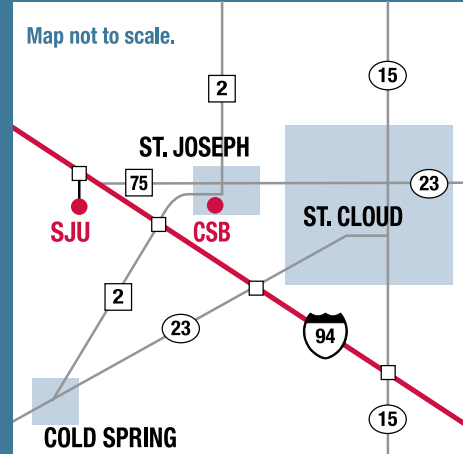

* Call direct number to request special CSB/SJU rate.

** Ask for student or corporate rate.

The colleges are located off Interstate 94 a few minutes west of St. Cloud, Minn., and about an hour northwest of Minneapolis and St. Paul.

APPROXIMATE DRIVING DISTANCE

- Des Moines, Iowa 315 Miles
- Duluth, Minn. 150 Miles
- Fargo, N.D. 160 Miles
- Madison, Wis. 340 Miles
- Minneapolis-St. Paul International Airport 80 Miles
- Sioux Falls, S.D. 215 Miles
- Twin Cities (Maple Grove) 60 Miles