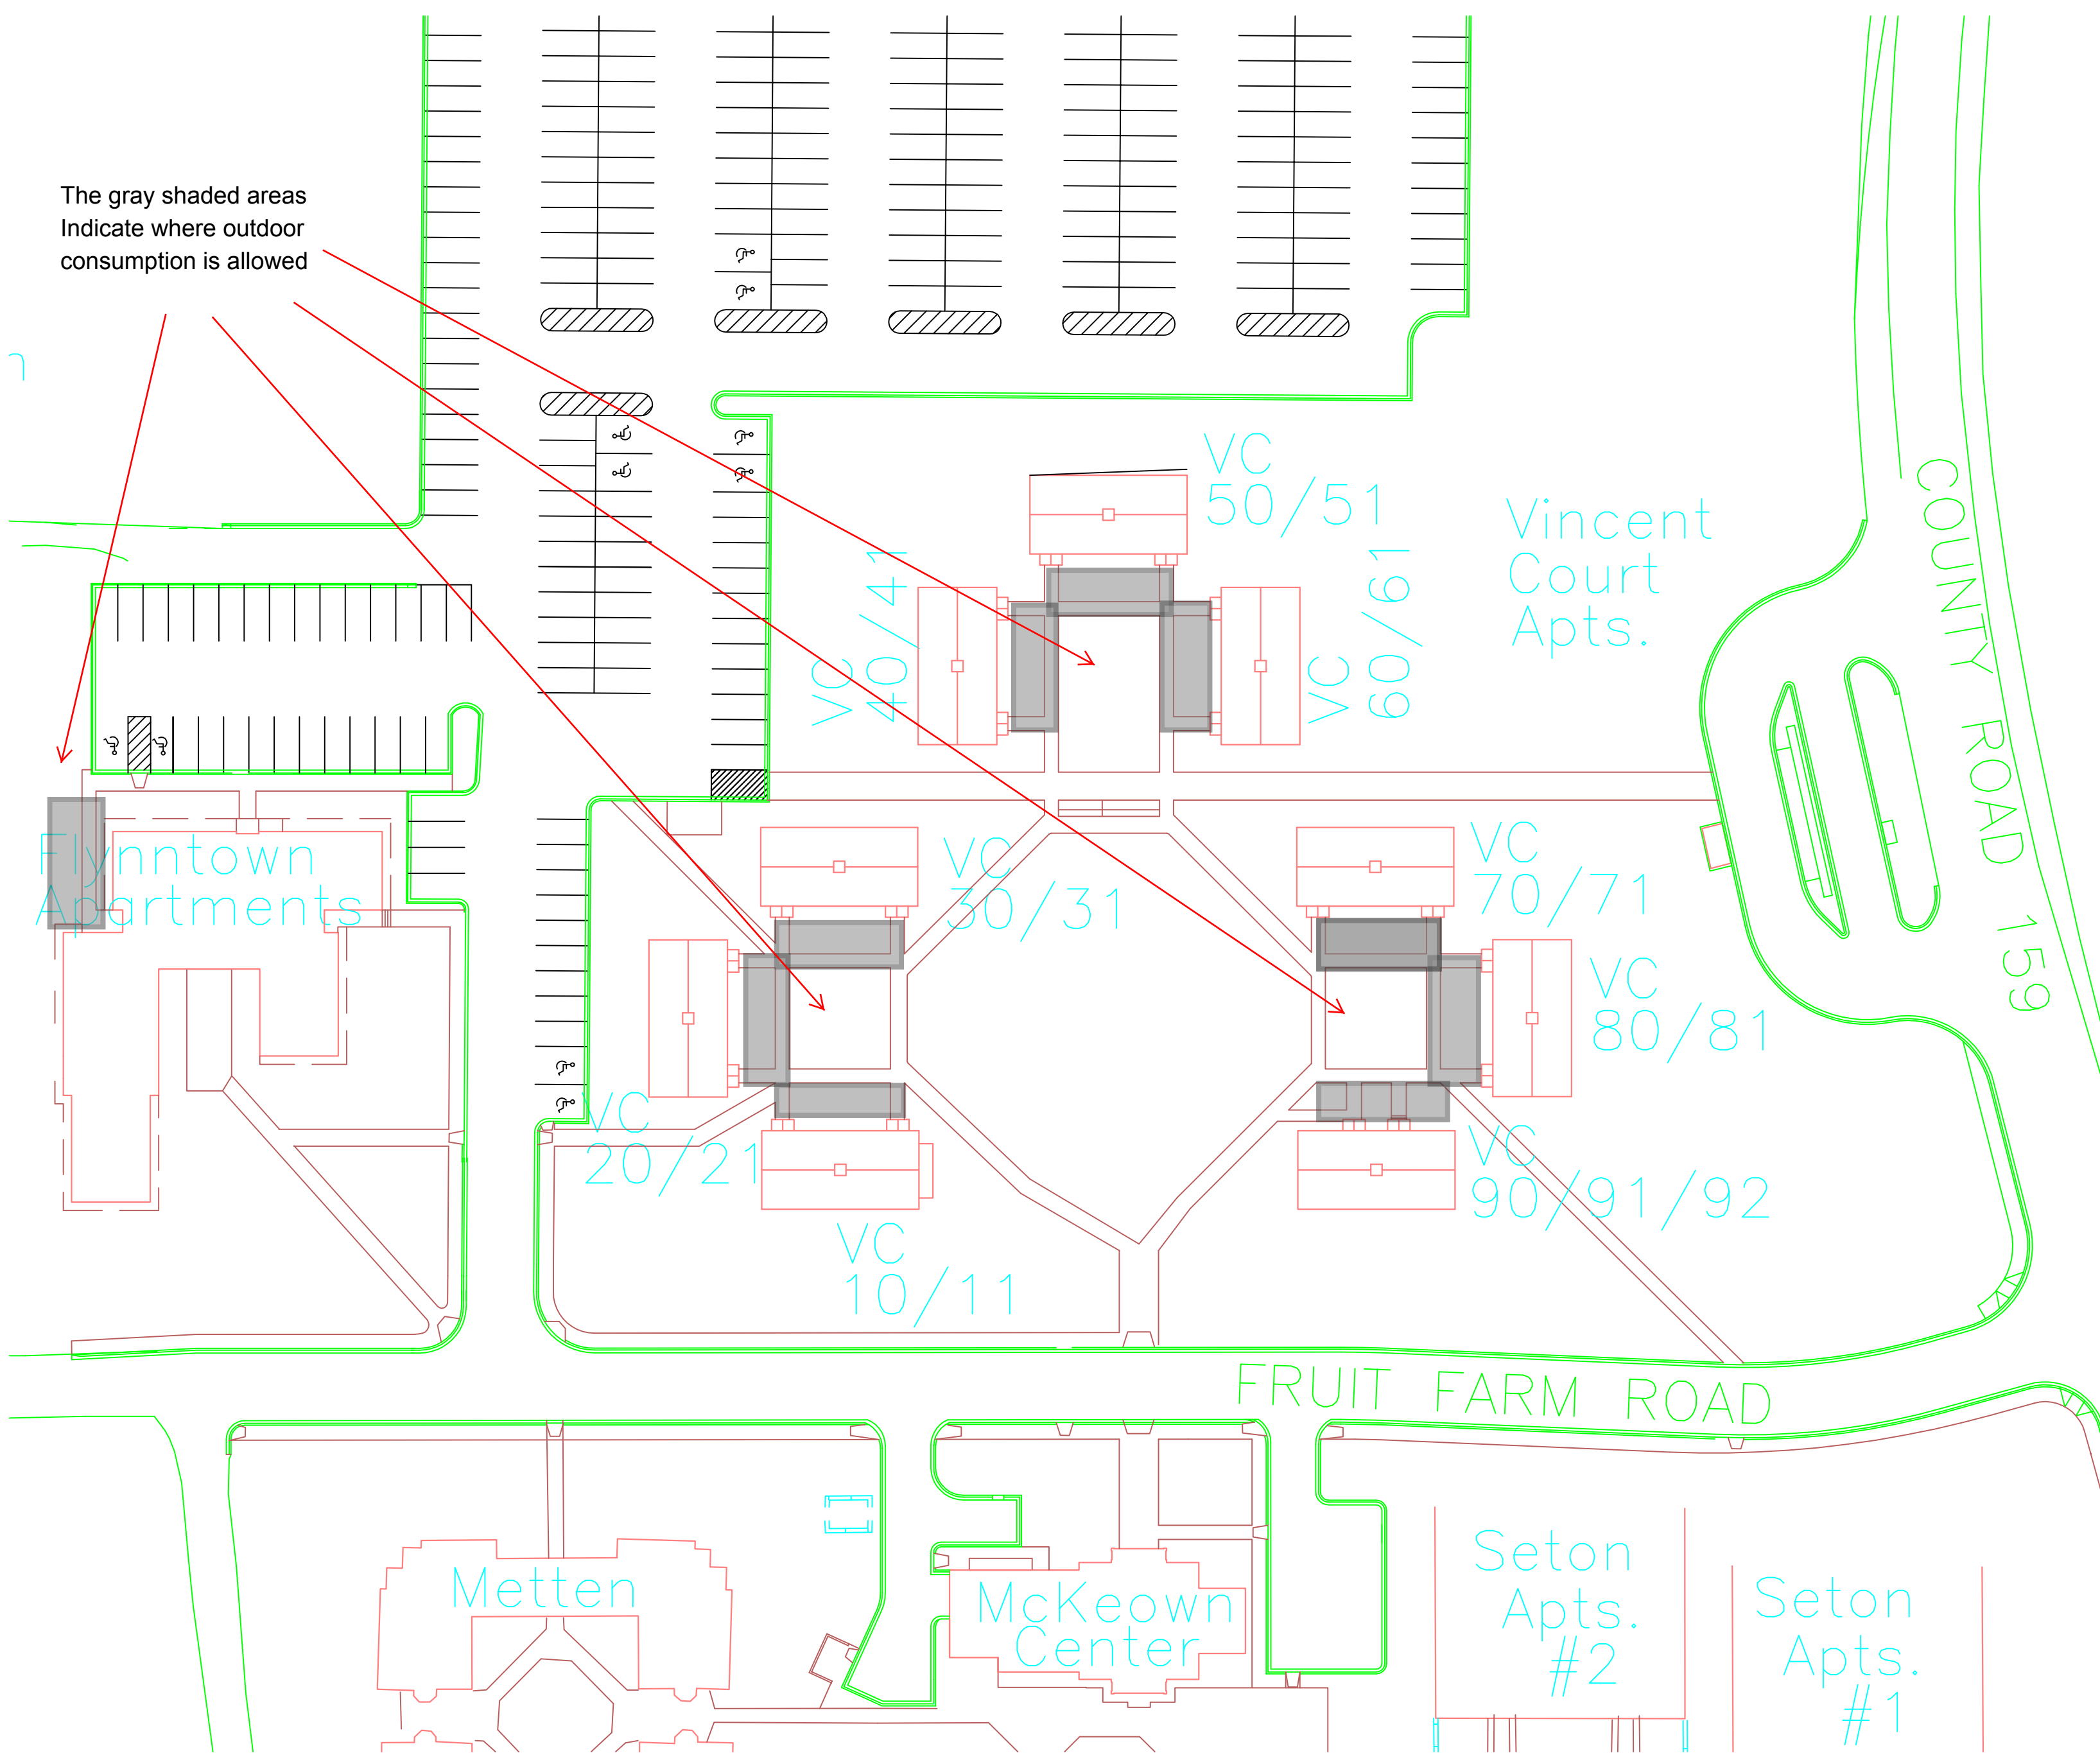

The gray shaded areas
Indicate where outdoor
consumption is allowed

COUNTY ROAD 159

FRUIT FARM ROAD

Flynn
town
Apartments

Vincent
Court
Apts.

Metten

McKeown
Center

Seton
Apts.
#2

Seton
Apts.
#1

VC
40/41

VC
50/51

VC
60/61

VC
30/31

VC
70/71

VC
80/81

VC
20/21

VC
10/11

VC
90/91/92