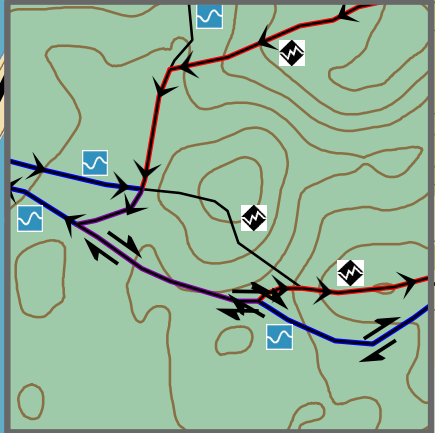

LANGLAUF SKATE RACE 2017

Legend

- Skate Loop
- Classic Loop
- Both
- Summer Trails
- Roads
- X-Country Ski Trailhead
- Sledding Hill
- Parking
- Contours - 10 ft. Intervals