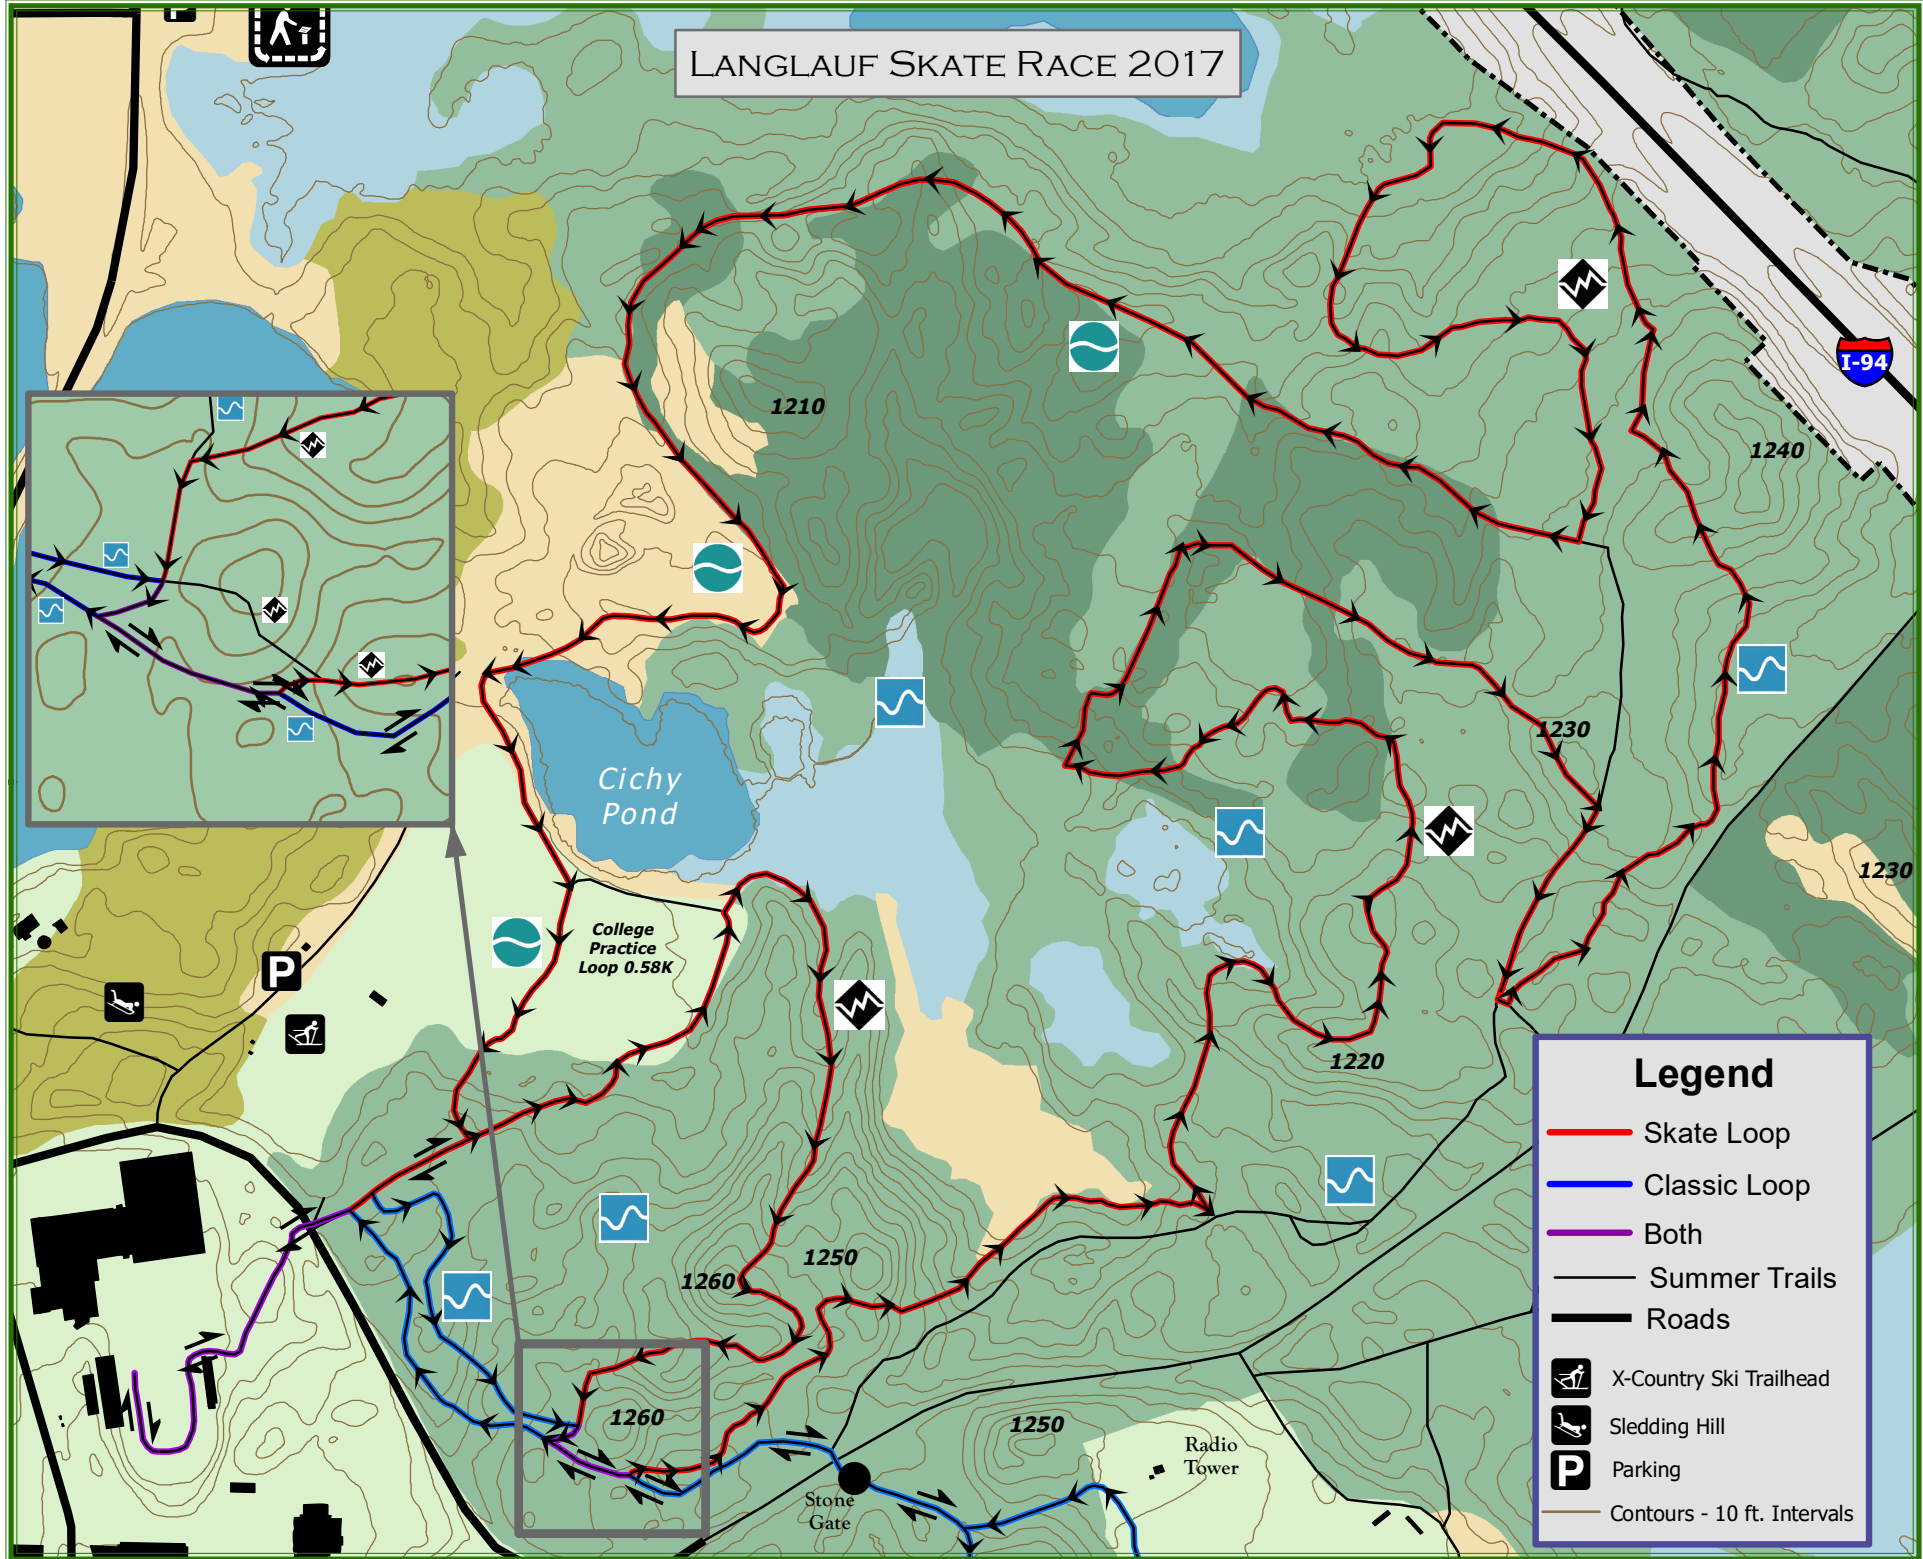

LANGLAUF SKATE RACE 2017

Legend

- Skate Loop
- Classic Loop
- Both
- Summer Trails
- Roads
- X-Country Ski Trailhead
- Sledding Hill
- Parking
- Contours - 10 ft. Intervals