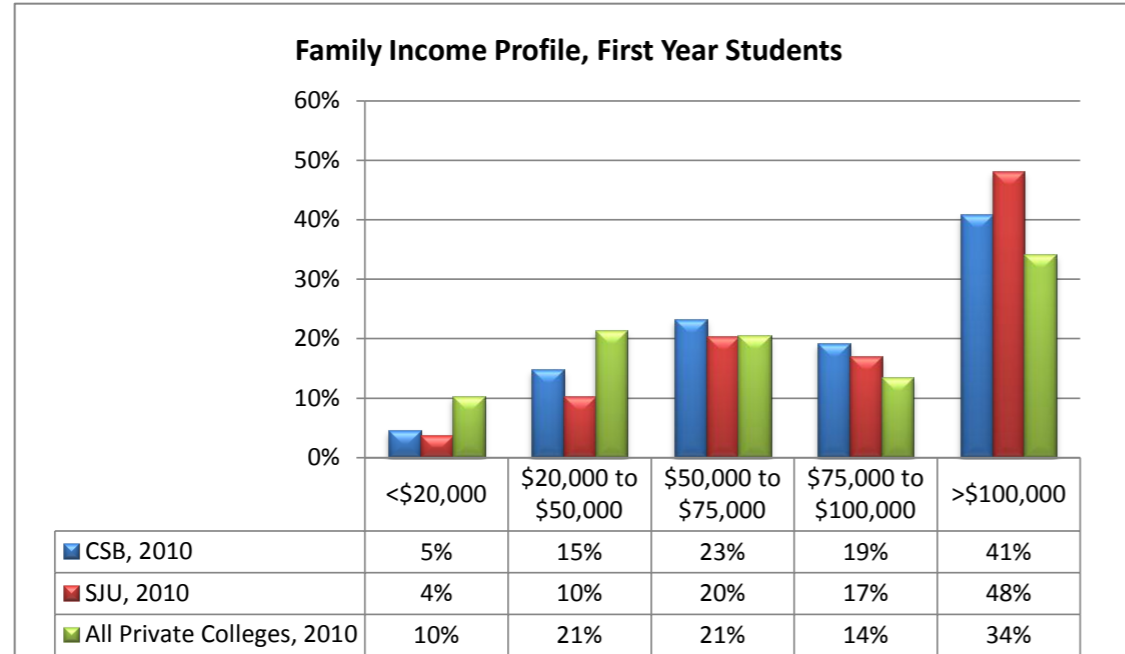

Table 7:

**Fall 2010 New Entering Student Profile
College of Saint Benedict/Saint John's University**

Source: CSB/SJU Admissions Office, New Entering Student Survey, *The American Freshman*

(Higher Education Research Institute, University of California, Los Angeles), and Minnesota Private College Research Foundation

Note: 2010 data not yet available for 'All Private Colleges' and 'All Catholic Colleges'