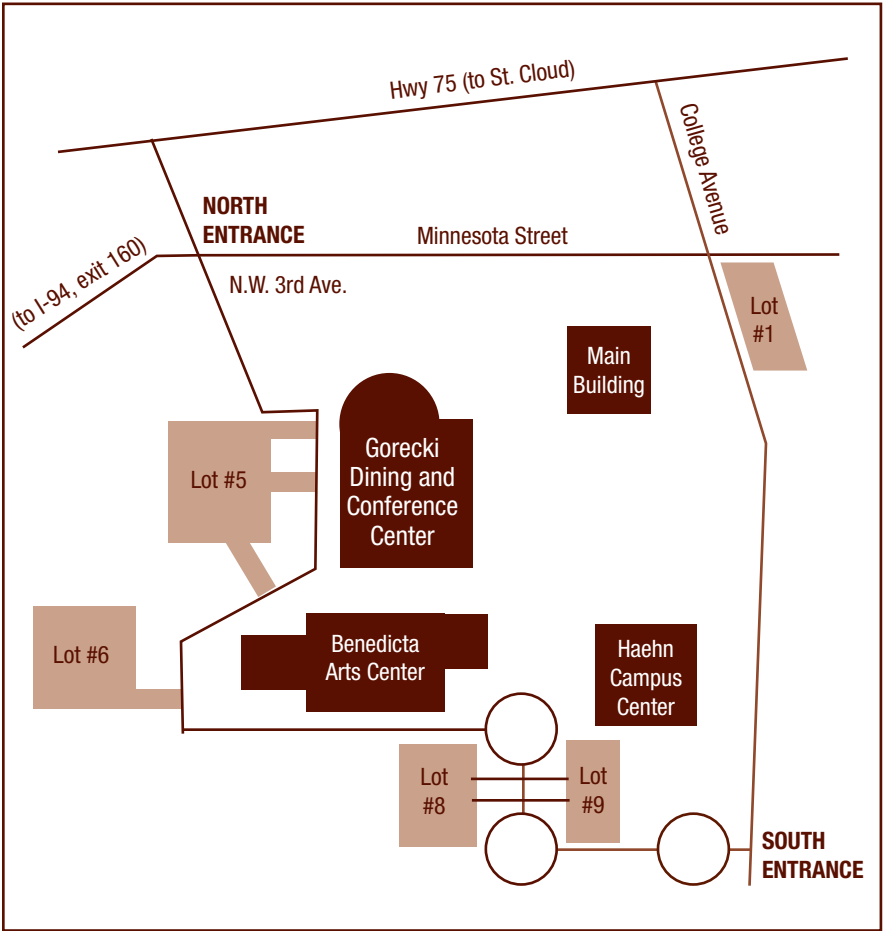

COLLEGE OF SAINT BENEDICT

COLLEGE OF
Saint Benedict

37 South College Avenue
St. Joseph, Minnesota 56374

320-363-5868

WWW.CSBSJU.EDU