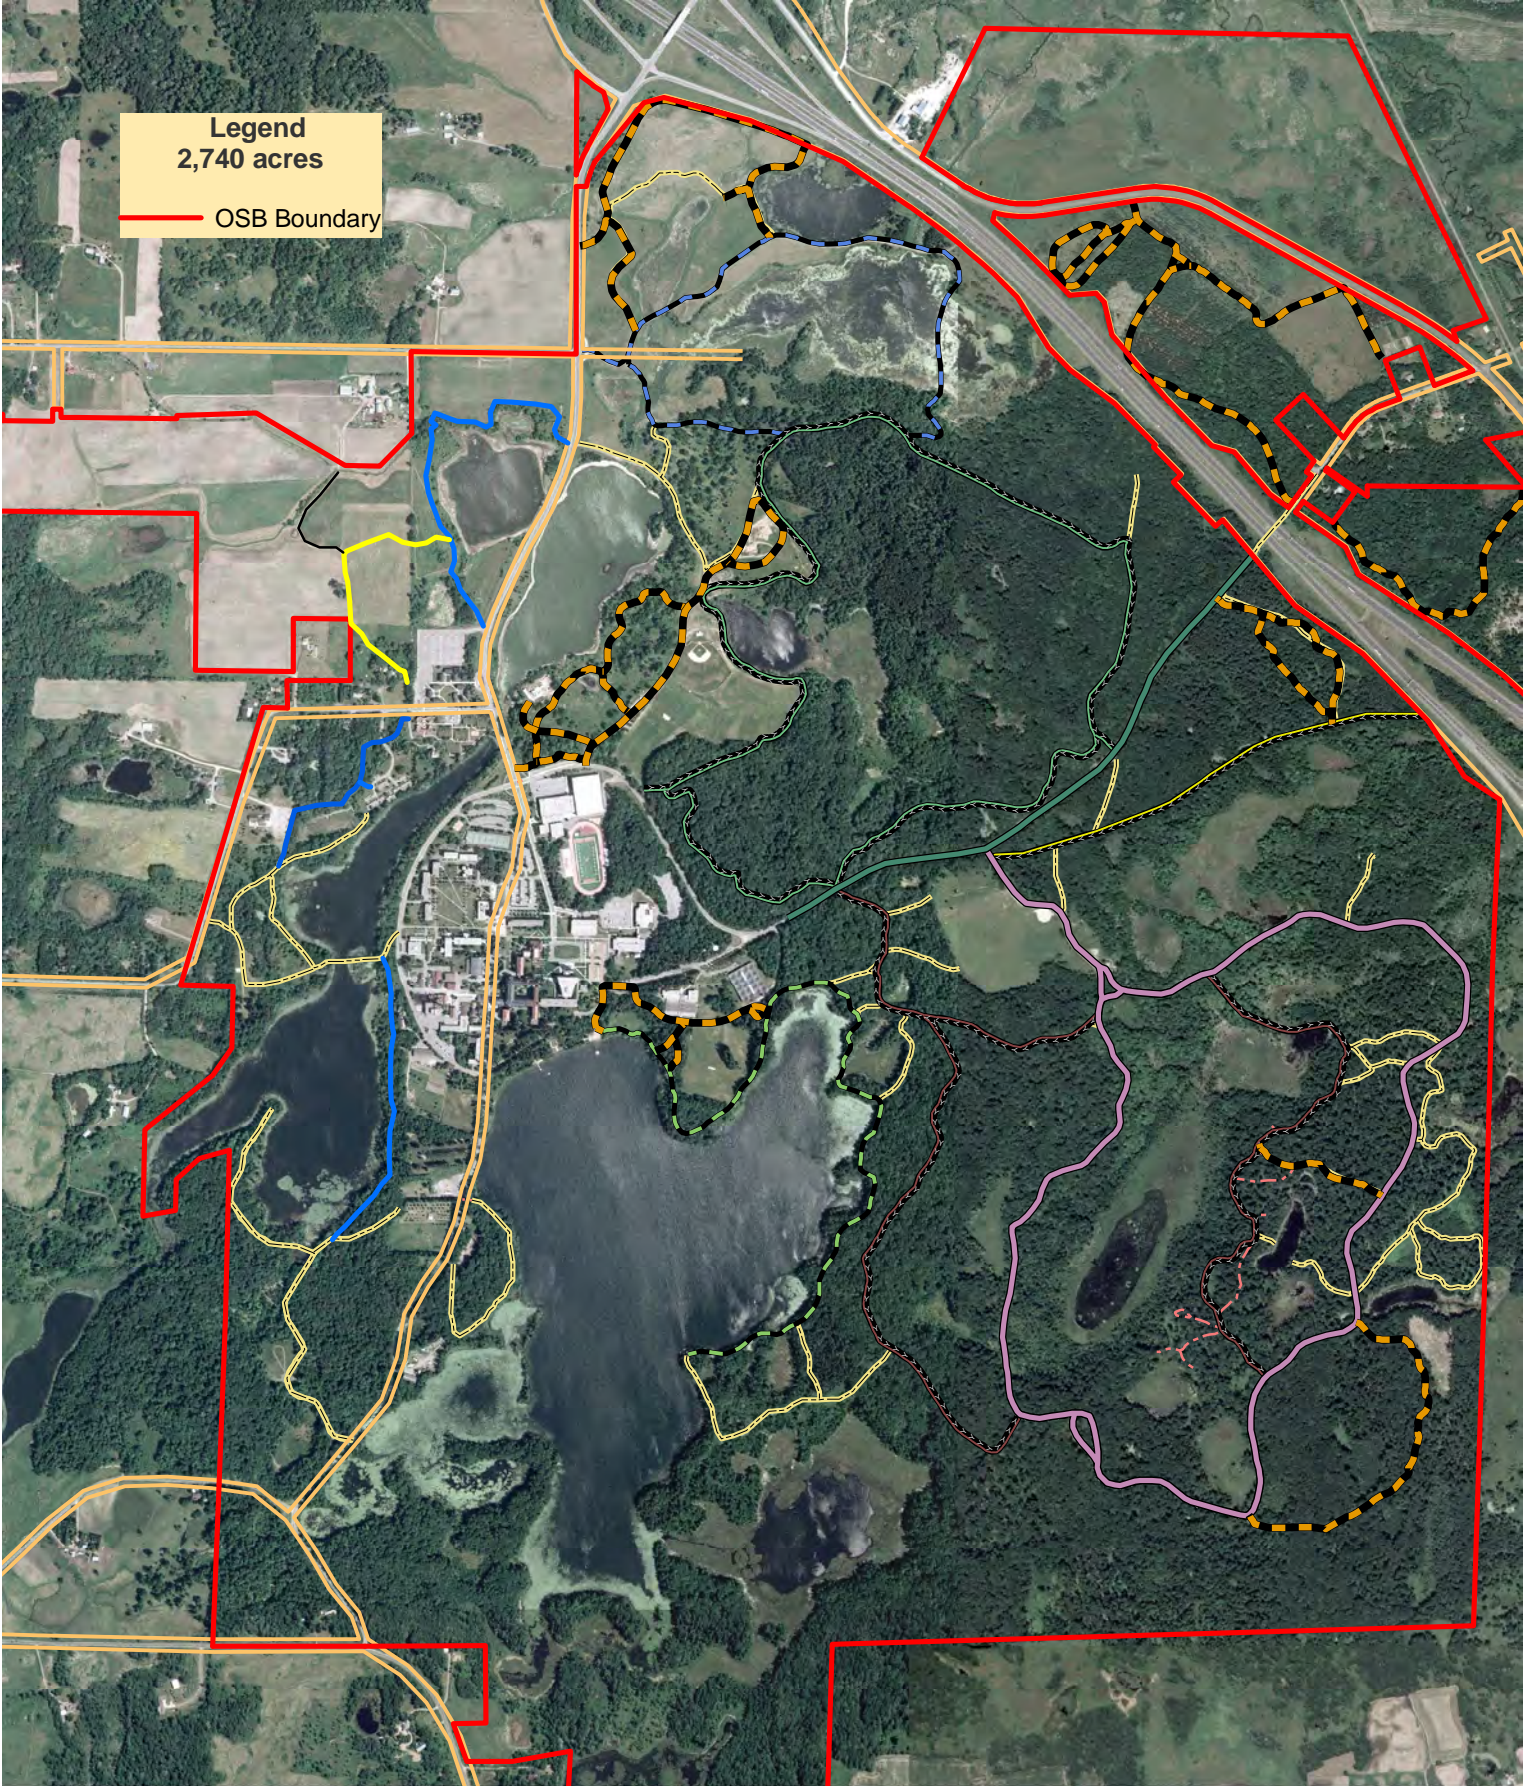

Saint John's Arboretum Boundary Lines and Trails

Legend
2,740 acres
— OSB Boundary

2006 Photo

0 0.125 0.25 0.5 0.75 1 Miles
1 inch = 1,533 feet