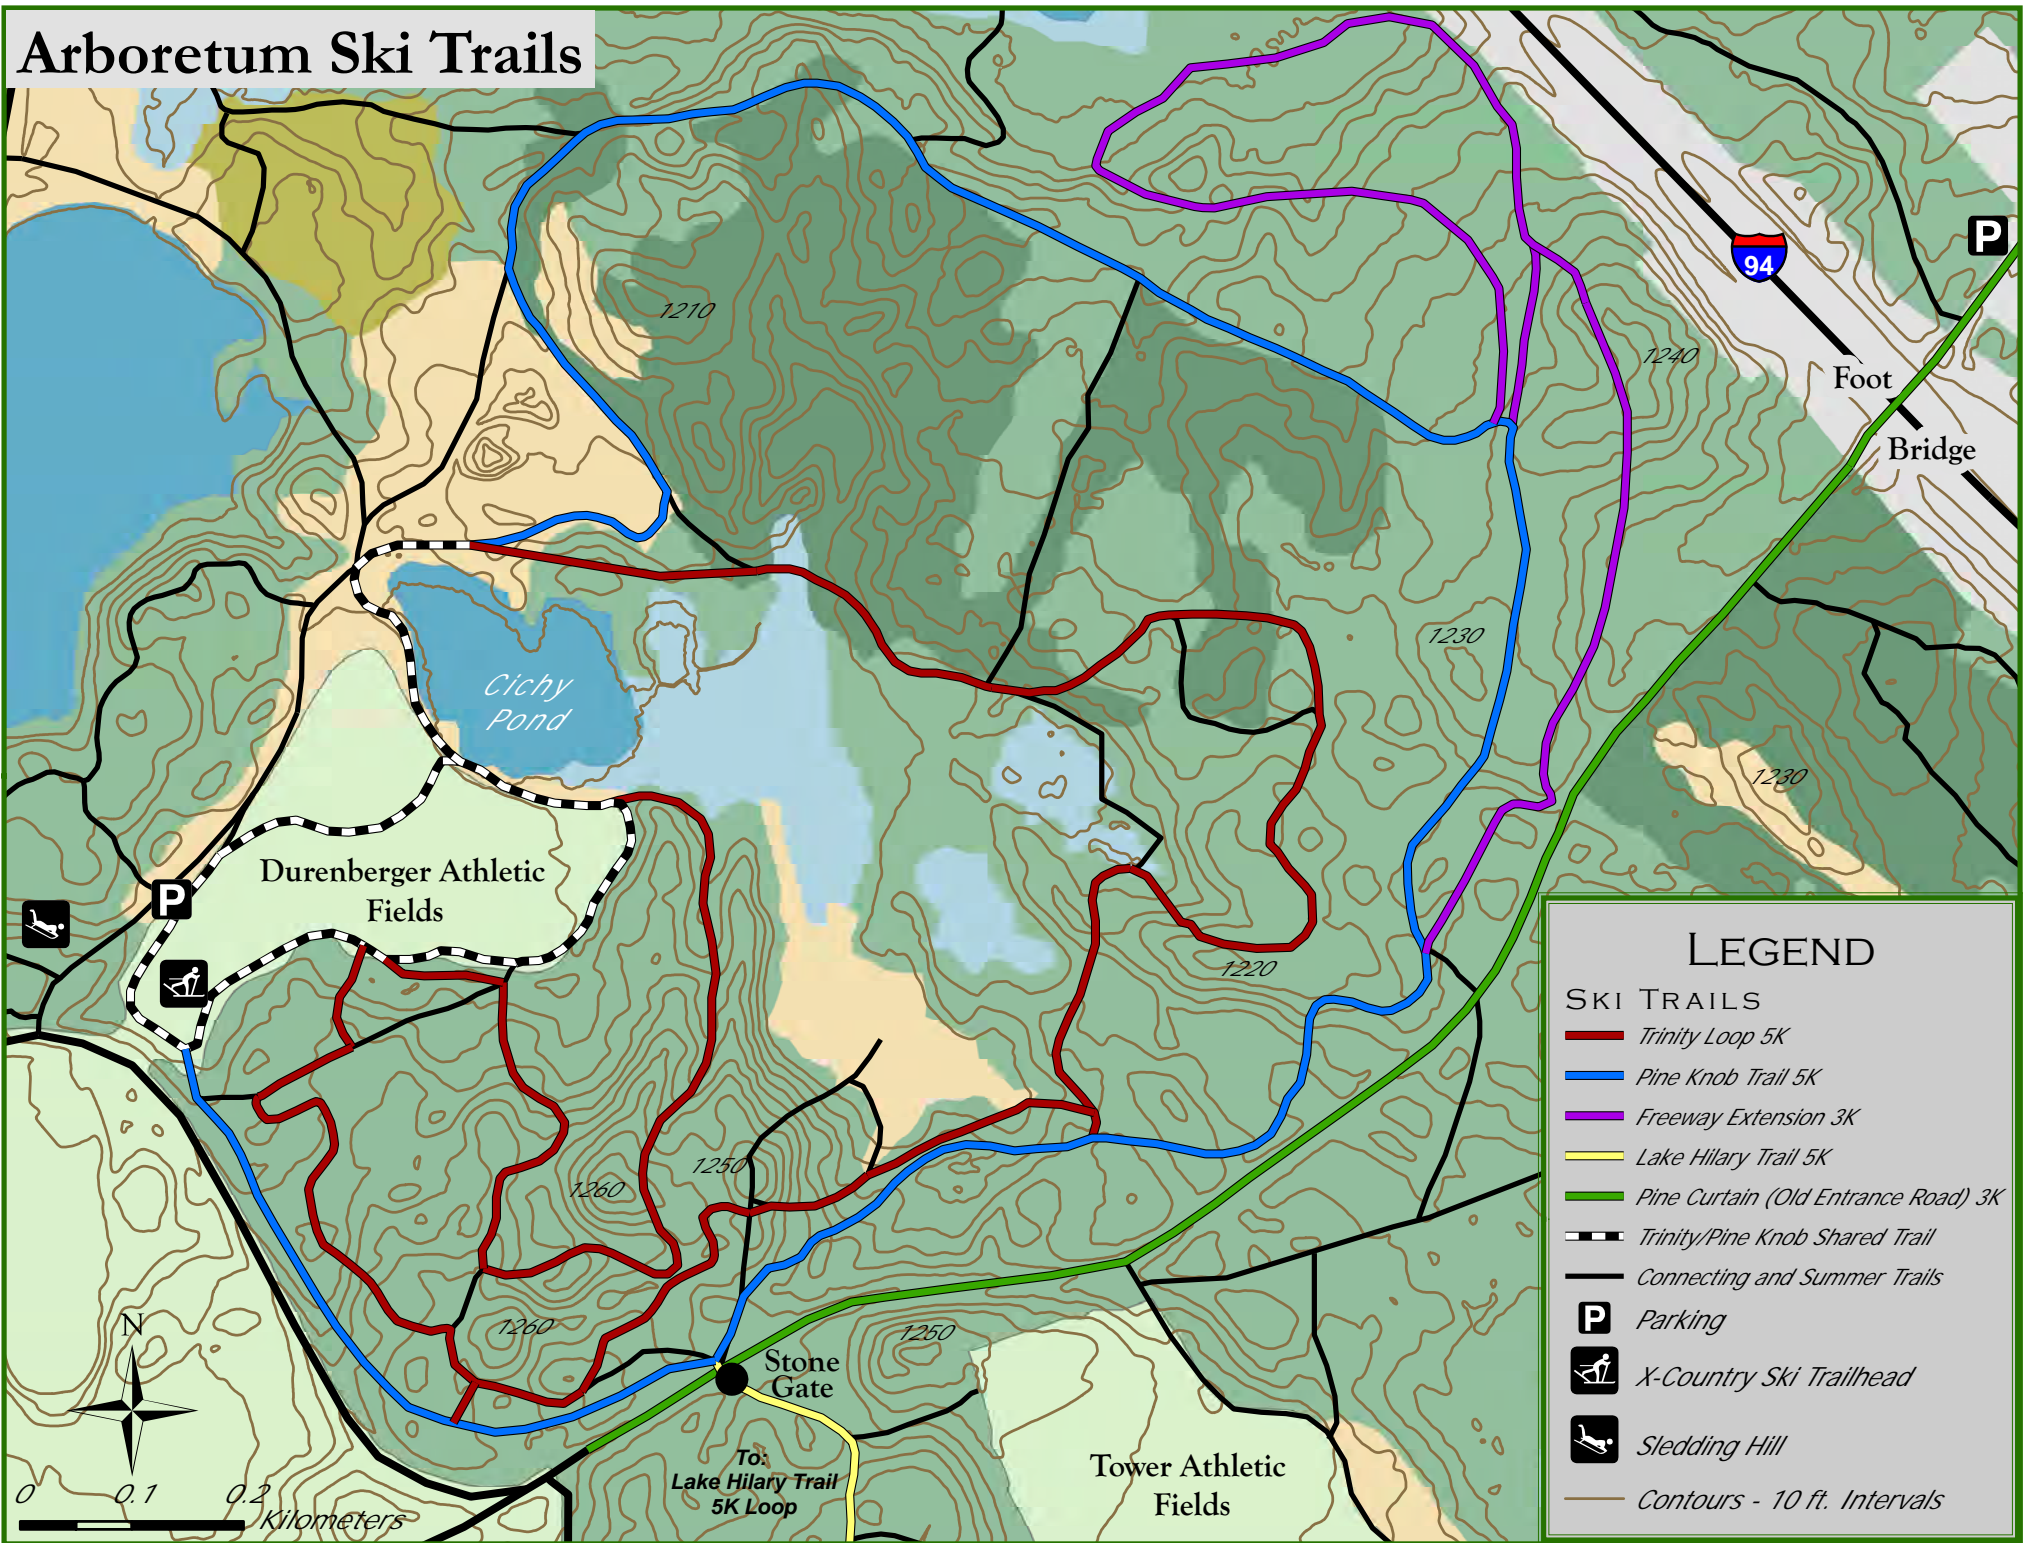

Arboretum Ski Trails

LEGEND

- SKI TRAILS**
- Trinity Loop 5K
 - Pine Knob Trail 5K
 - Freeway Extension 3K
 - Lake Hilary Trail 5K
 - Pine Curtain (Old Entrance Road) 3K
 - Trinity/Pine Knob Shared Trail
 - Connecting and Summer Trails
 - Parking
 - X-Country Ski Trailhead
 - Sledding Hill
 - Contours - 10 ft. Intervals