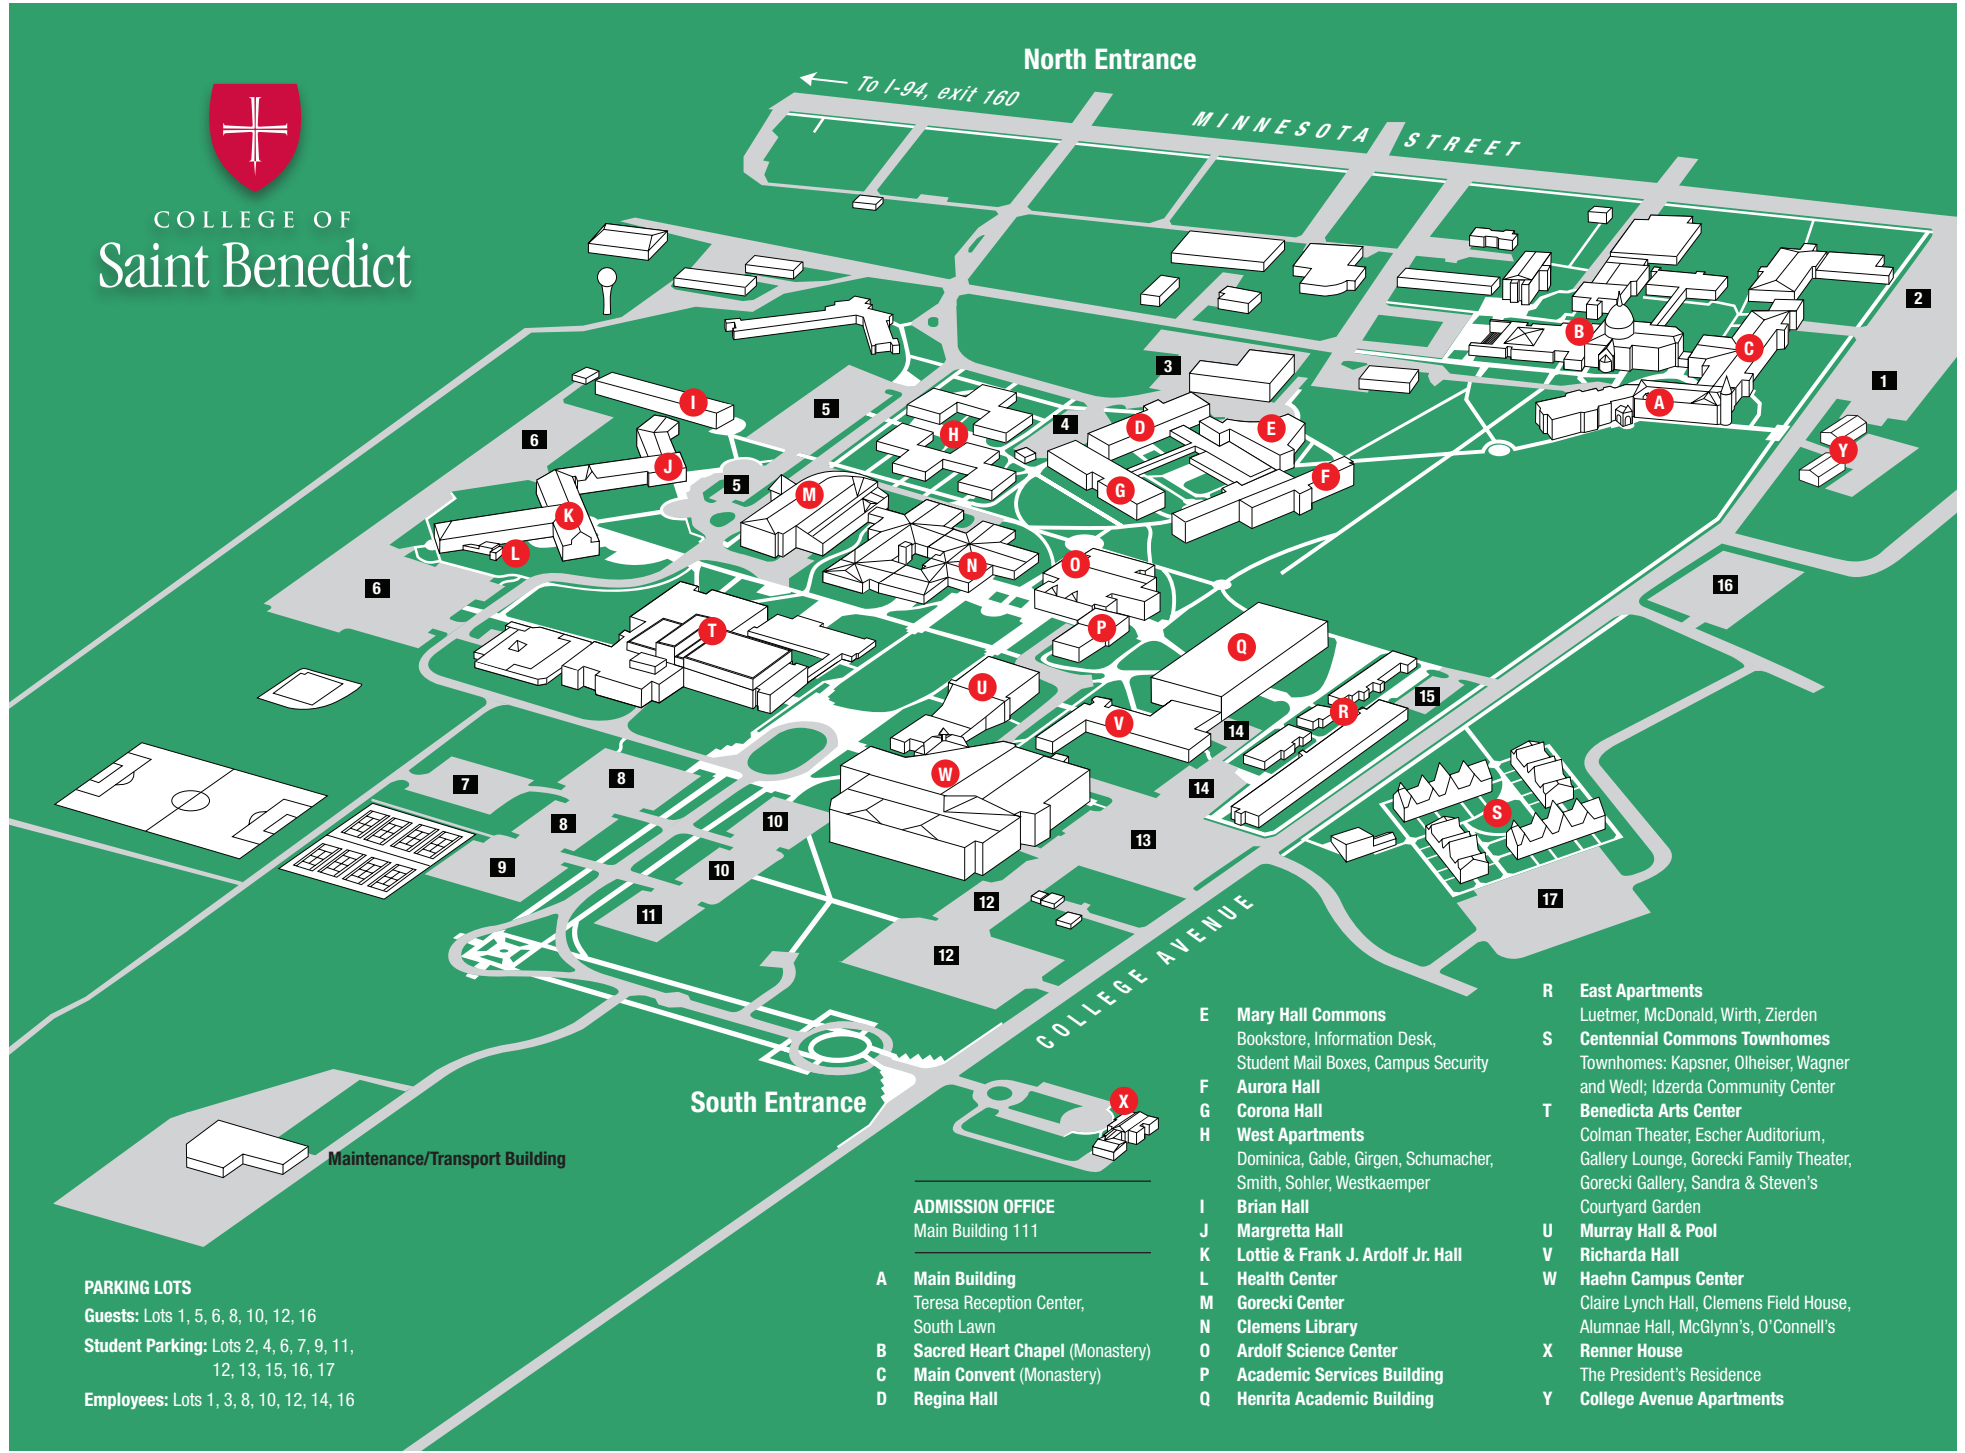

COLLEGE OF Saint Benedict

PARKING LOTS

Guests: Lots 1, 5, 6, 8, 10, 12, 16

Student Parking: Lots 2, 4, 6, 7, 9, 11,
12, 13, 15, 16, 17

Employees: Lots 1, 3, 8, 10, 12, 14, 16

ADMISSION OFFICE
Main Building 111

- A Main Building**
Teresa Reception Center,
South Lawn
- B Sacred Heart Chapel (Monastery)**
- C Main Convent (Monastery)**
- D Regina Hall**

- E Mary Hall Commons**
Bookstore, Information Desk,
Student Mail Boxes, Campus Security
- F Aurora Hall**
- G Corona Hall**
- H West Apartments**
Dominica, Gable, Girgen, Schumacher,
Smith, Sohler, Westkaemper
- I Brian Hall**
- J Margretta Hall**
- K Lottie & Frank J. Ardolf Jr. Hall**
- L Health Center**
- M Gorecki Center**
- N Clemens Library**
- O Ardolf Science Center**
- P Academic Services Building**
- Q Henrita Academic Building**

- R East Apartments**
Luetmer, McDonald, Wirth, Zierden
- S Centennial Commons Townhomes**
Townhomes: Kapsner, Olheiser, Wagner
and Wedl; Idzerda Community Center
- T Benedicta Arts Center**
Colman Theater, Escher Auditorium,
Gallery Lounge, Gorecki Family Theater,
Gorecki Gallery, Sandra & Steven's
Courtyard Garden
- U Murray Hall & Pool**
- V Richarda Hall**
- W Haehn Campus Center**
Claire Lynch Hall, Clemens Field House,
Alumnae Hall, McGlynn's, O'Connell's
- X Renner House**
The President's Residence
- Y College Avenue Apartments**