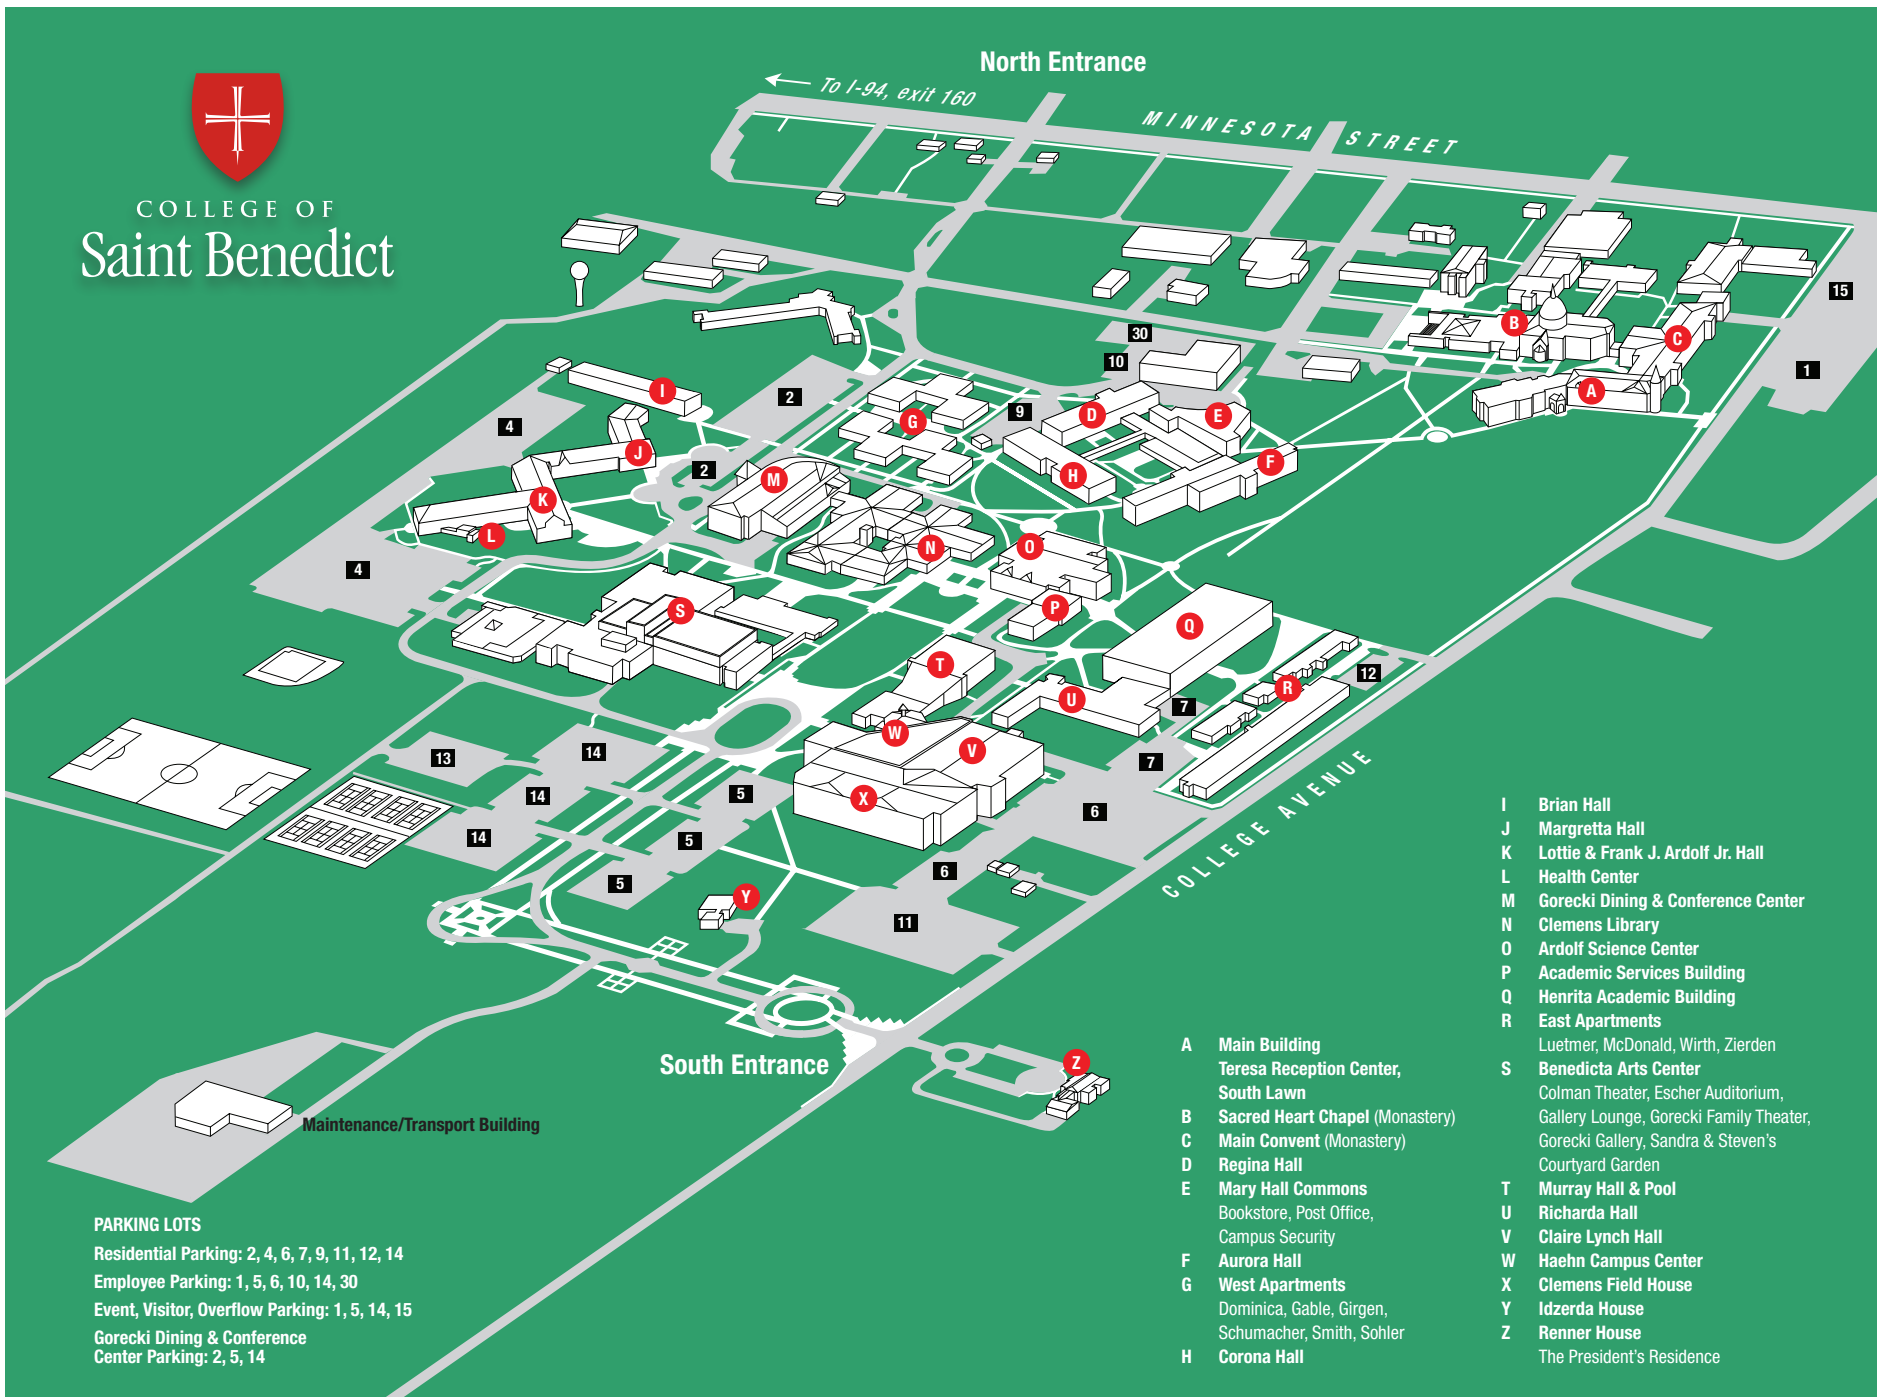

# COLLEGE OF Saint Benedict

North Entrance

To I-94, exit 160

MINNESOTA STREET

South Entrance

Maintenance/Transport Building

### PARKING LOTS

Residential Parking: 2, 4, 6, 7, 9, 11, 12, 14

Employee Parking: 1, 5, 6, 10, 14, 30

Event, Visitor, Overflow Parking: 1, 5, 14, 15

Gorecki Dining & Conference

Center Parking: 2, 5, 14

- I Brian Hall
- J Margretta Hall
- K Lottie & Frank J. Ardolf Jr. Hall
- L Health Center
- M Gorecki Dining & Conference Center
- N Clemens Library
- O Ardolf Science Center
- P Academic Services Building
- Q Henrita Academic Building
- R East Apartments  
Luetmer, McDonald, Wirth, Zierden
- S Benedicta Arts Center  
Colman Theater, Escher Auditorium,  
Gallery Lounge, Gorecki Family Theater,  
Gorecki Gallery, Sandra & Steven's  
Courtyard Garden
- T Murray Hall & Pool
- U Richarda Hall
- V Claire Lynch Hall
- W Haehn Campus Center
- X Clemens Field House
- Y Idzerda House
- Z Renner House  
The President's Residence

- A Main Building  
Teresa Reception Center,  
South Lawn
- B Sacred Heart Chapel (Monastery)
- C Main Convent (Monastery)
- D Regina Hall
- E Mary Hall Commons  
Bookstore, Post Office,  
Campus Security
- F Aurora Hall
- G West Apartments  
Dominica, Gable, Girgen,  
Schumacher, Smith, Sohler
- H Corona Hall